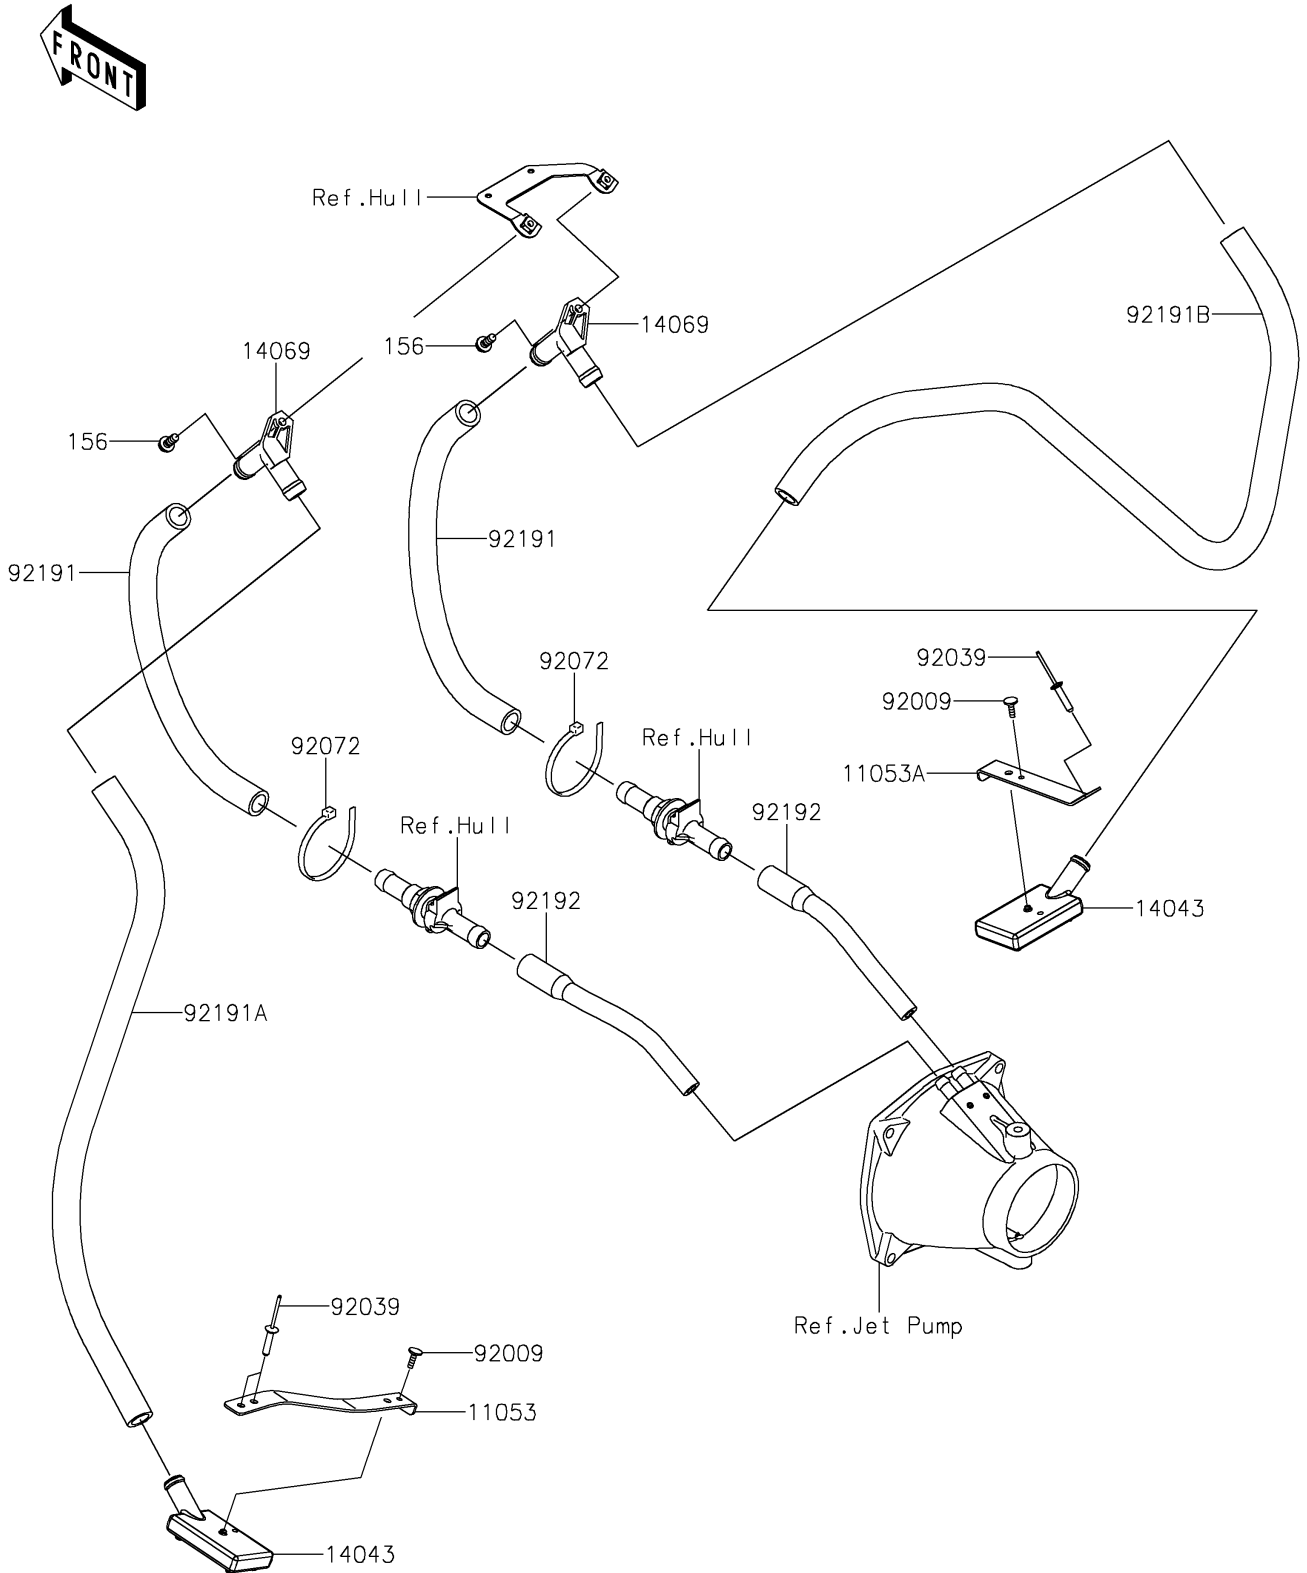

2026 STX 160X

PARTS DIAGRAM

Bilge System

F3145

2026 STX 160X

PARTS LIST

Bilge System

ITEM NAME	PART NUMBER	QUANTITY
-----------	-------------	----------
