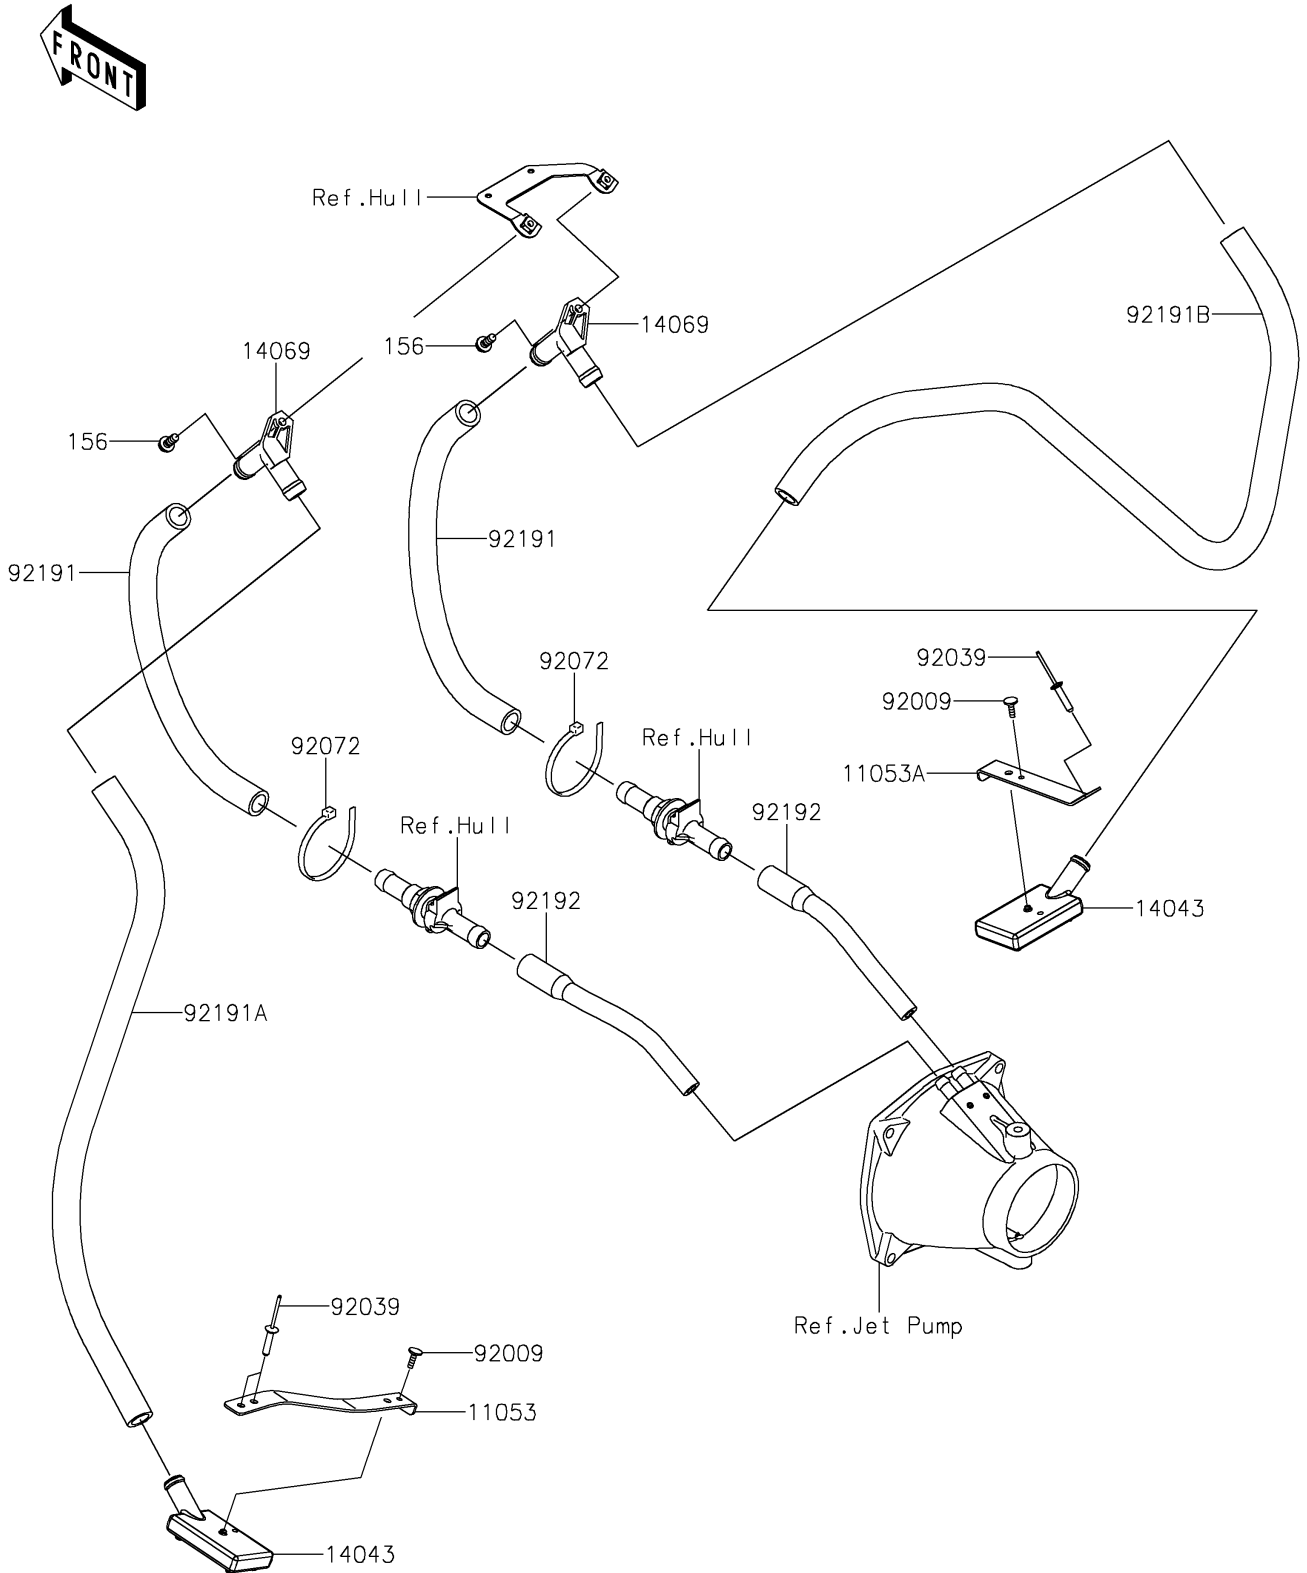

2025 STX 160X

PARTS DIAGRAM

Bilge System

F3145

2025 STX 160X

PARTS LIST

Bilge System

Kawasaki

Let the Good Times Roll®

ITEM NAME

PART NUMBER

QUANTITY
