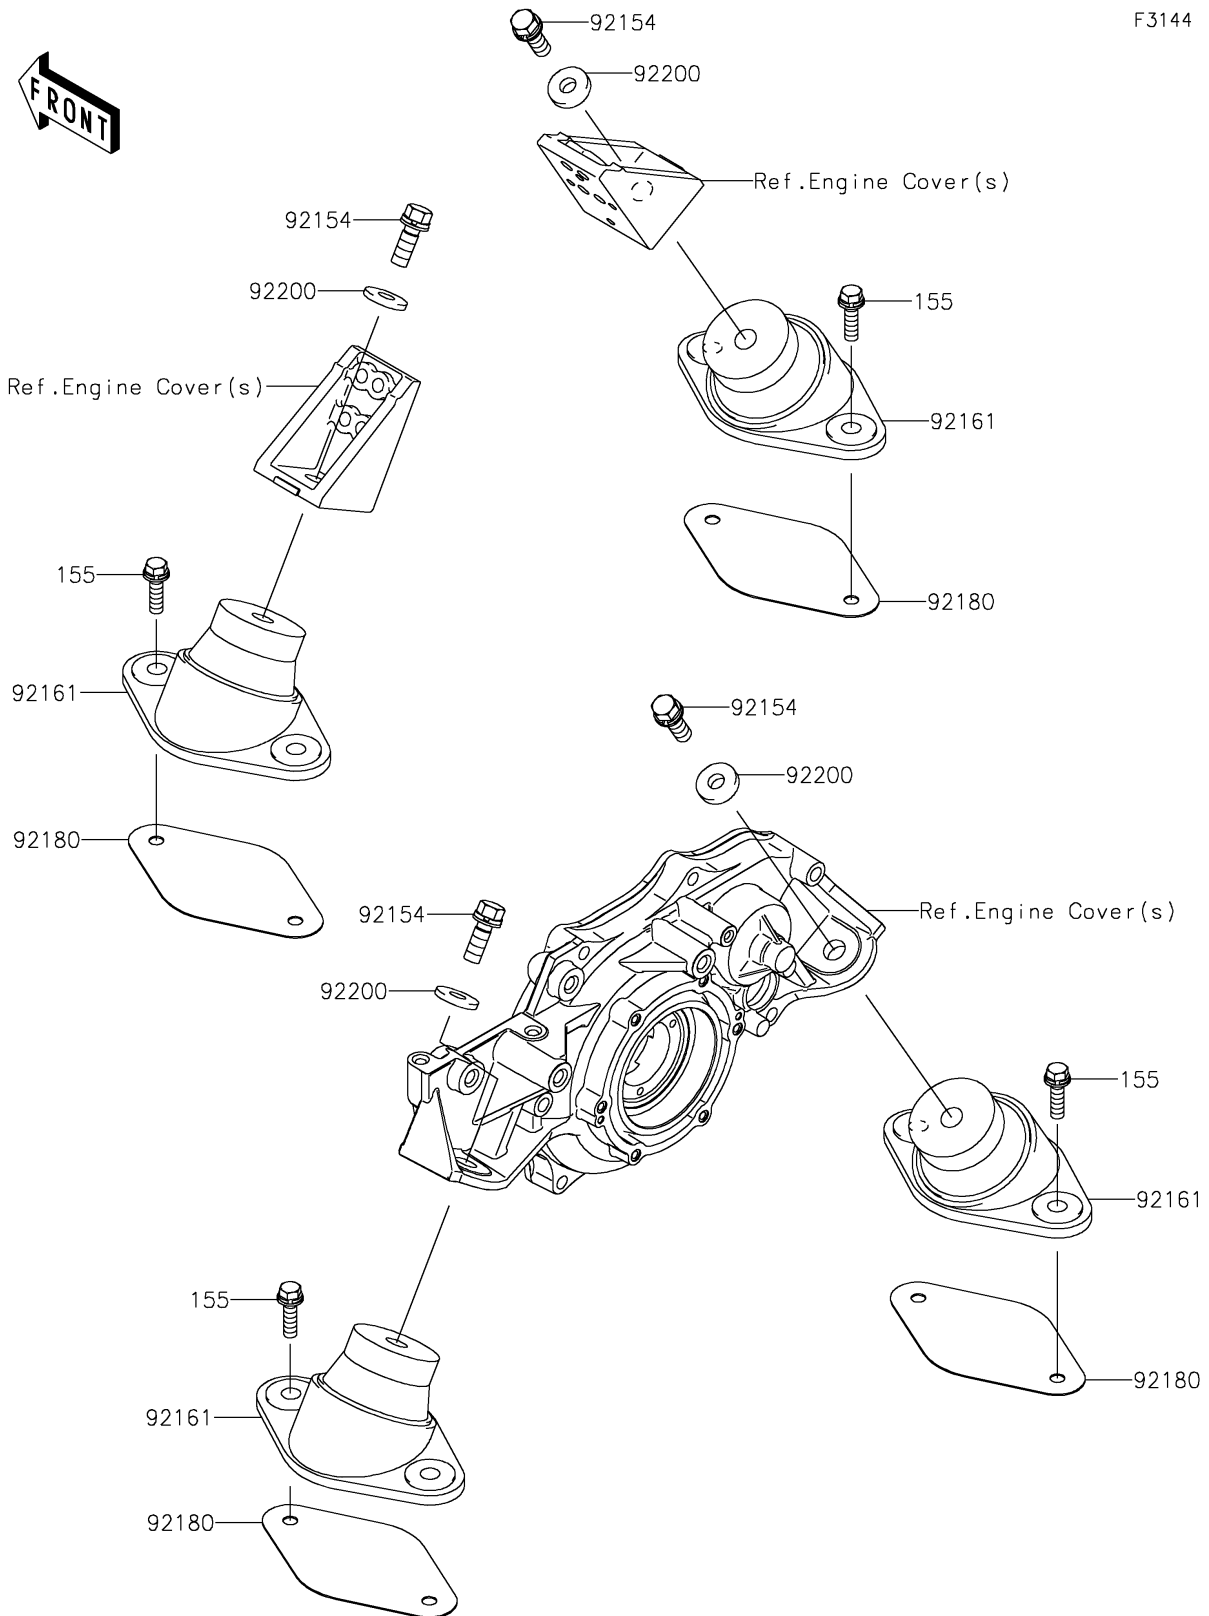

2026 STX 160X

PARTS DIAGRAM

Engine Mount

F3144

2026 STX 160X

PARTS LIST

Engine Mount

ITEM NAME	PART NUMBER	QUANTITY
-----------	-------------	----------
