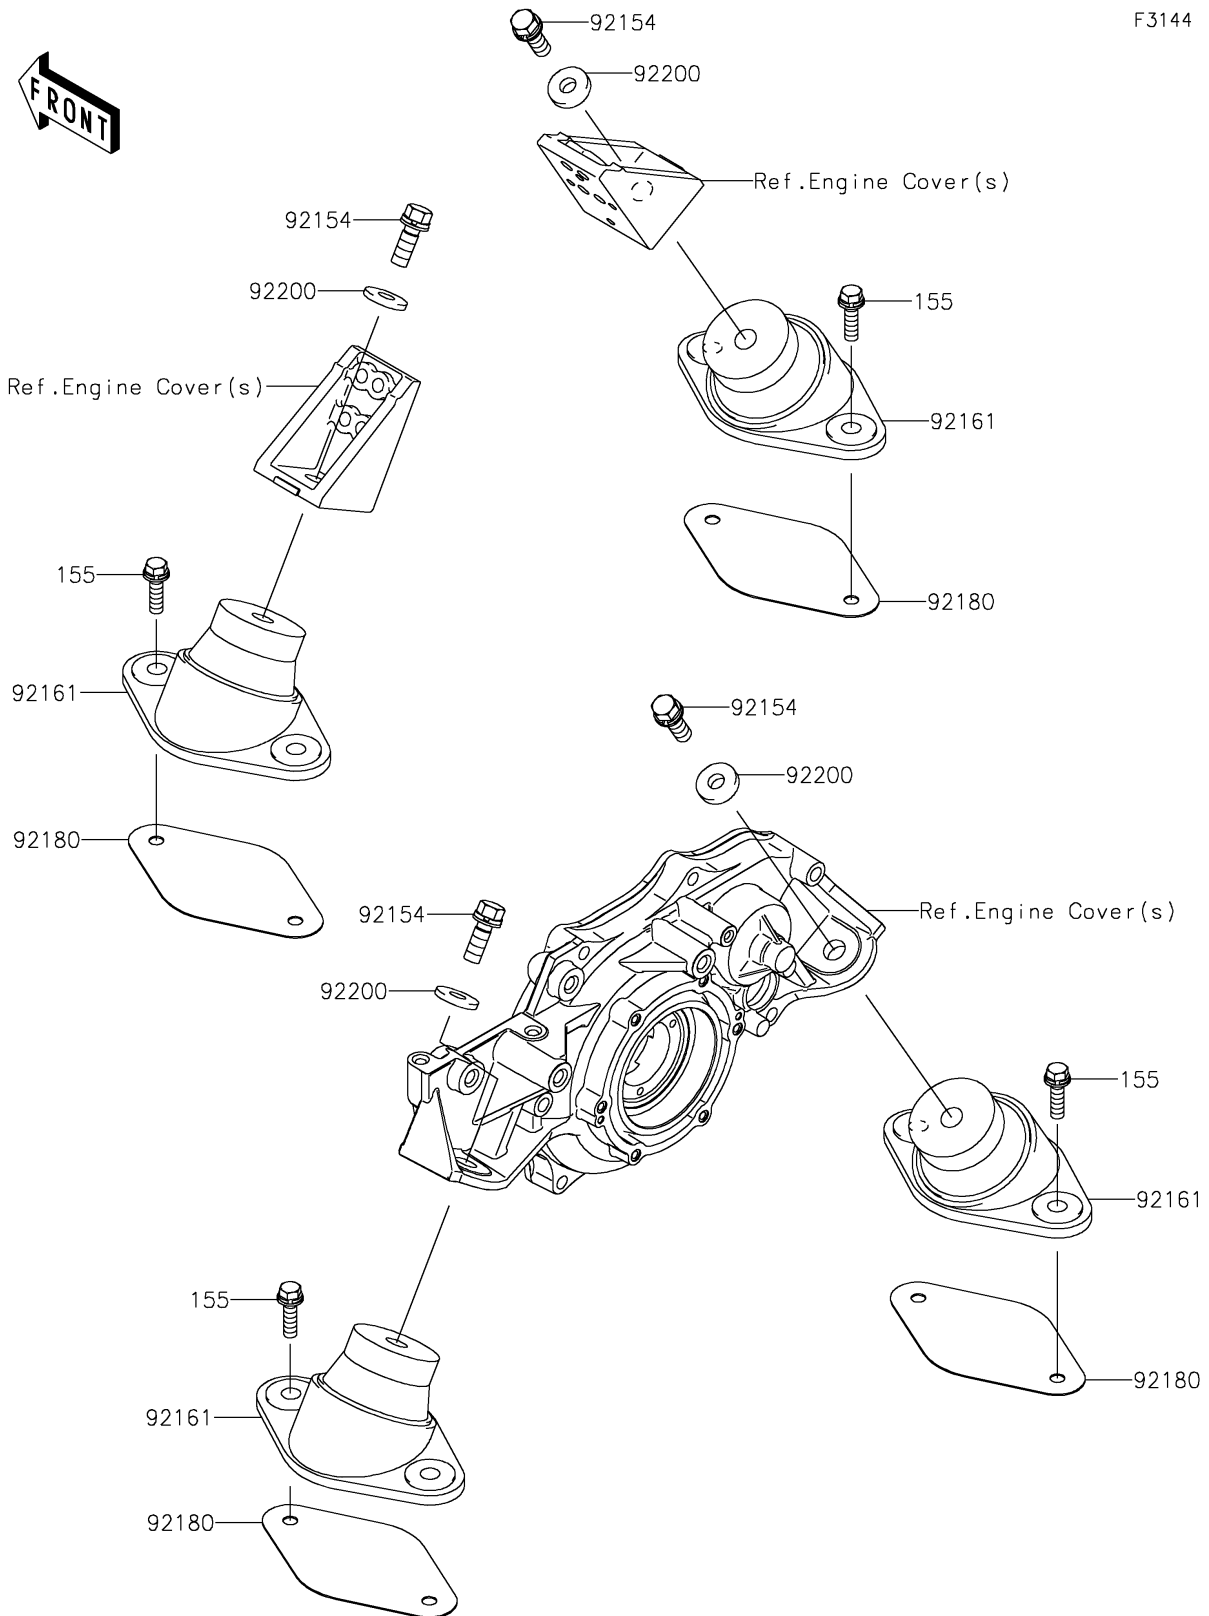

2025 STX 160X

PARTS DIAGRAM

Engine Mount

F3144

2025 STX 160X

PARTS LIST

Engine Mount

Kawasaki

Let the Good Times Roll®

ITEM NAME

PART NUMBER

QUANTITY
