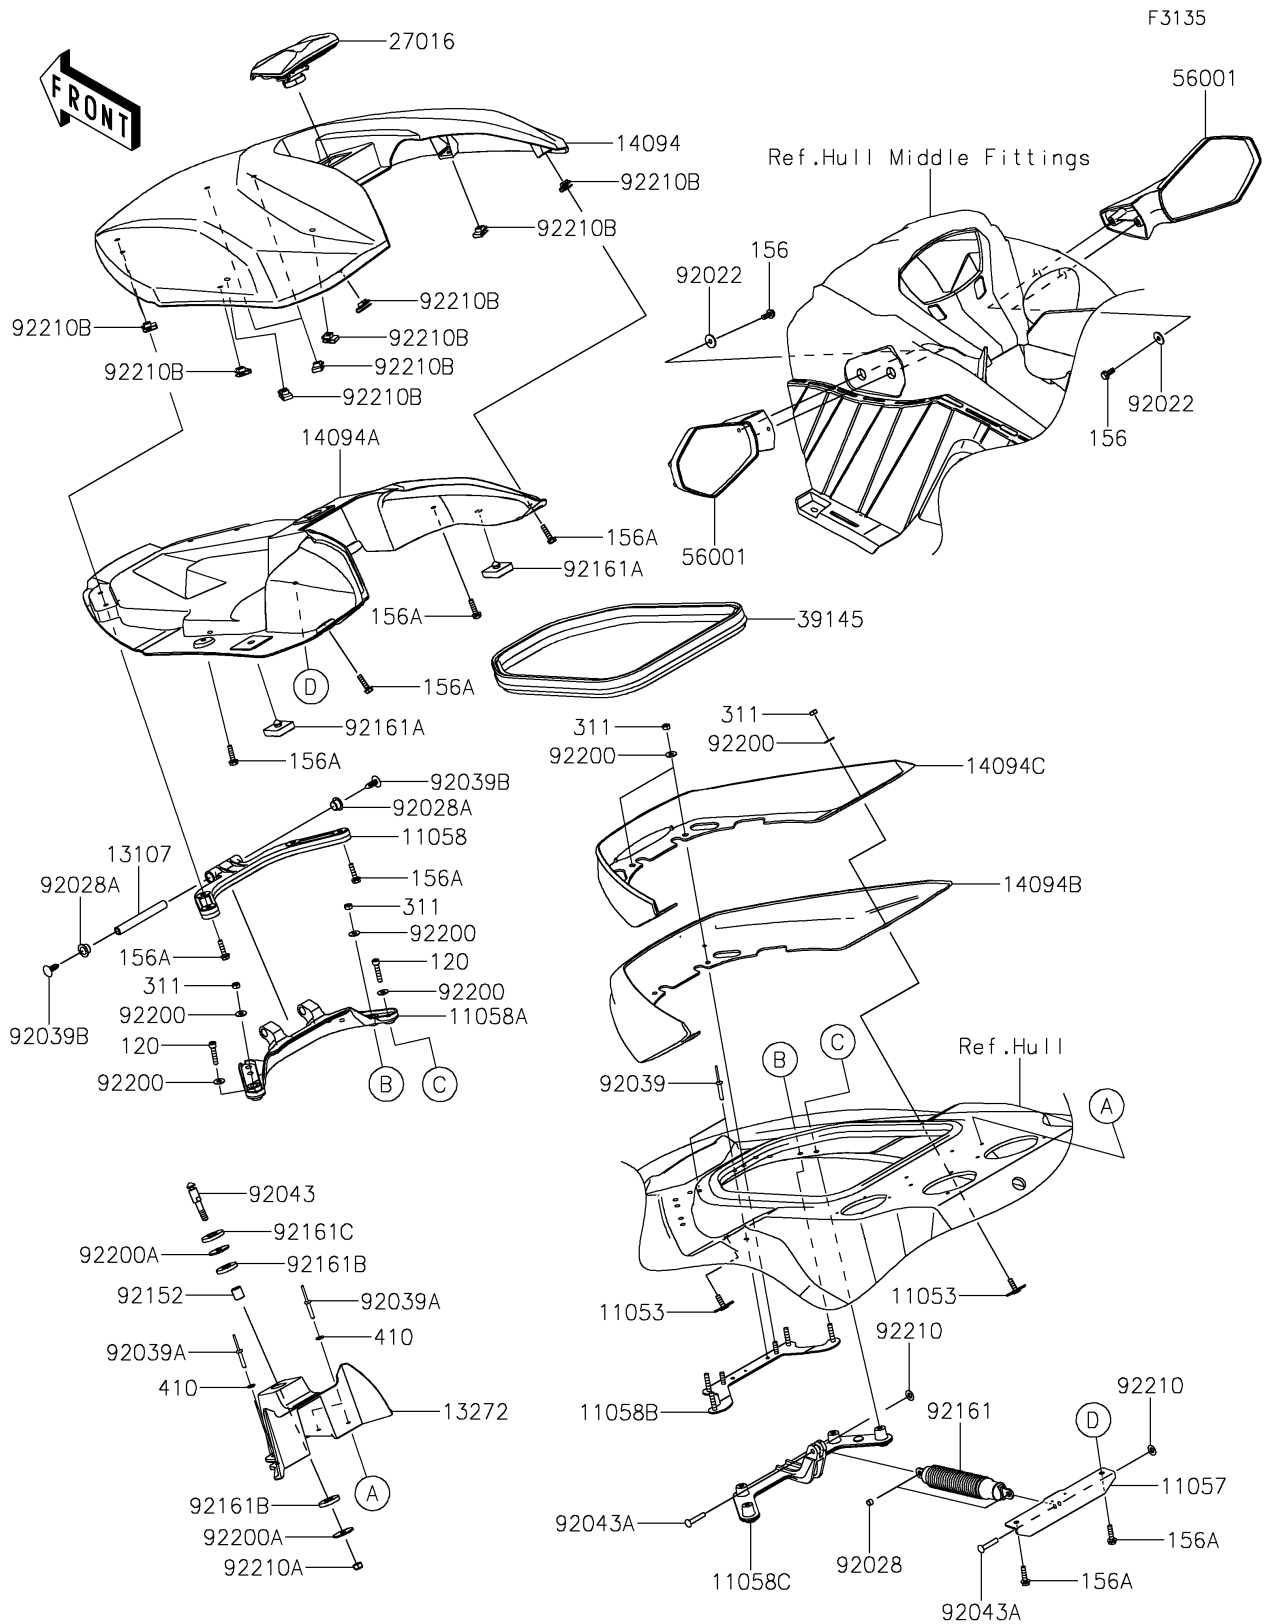

2025 STX 160X

PARTS DIAGRAM

Hull Front Fittings

2025 STX 160X

PARTS LIST

Hull Front Fittings

Kawasaki

Let the Good Times Roll®

ITEM NAME

PART NUMBER

QUANTITY
