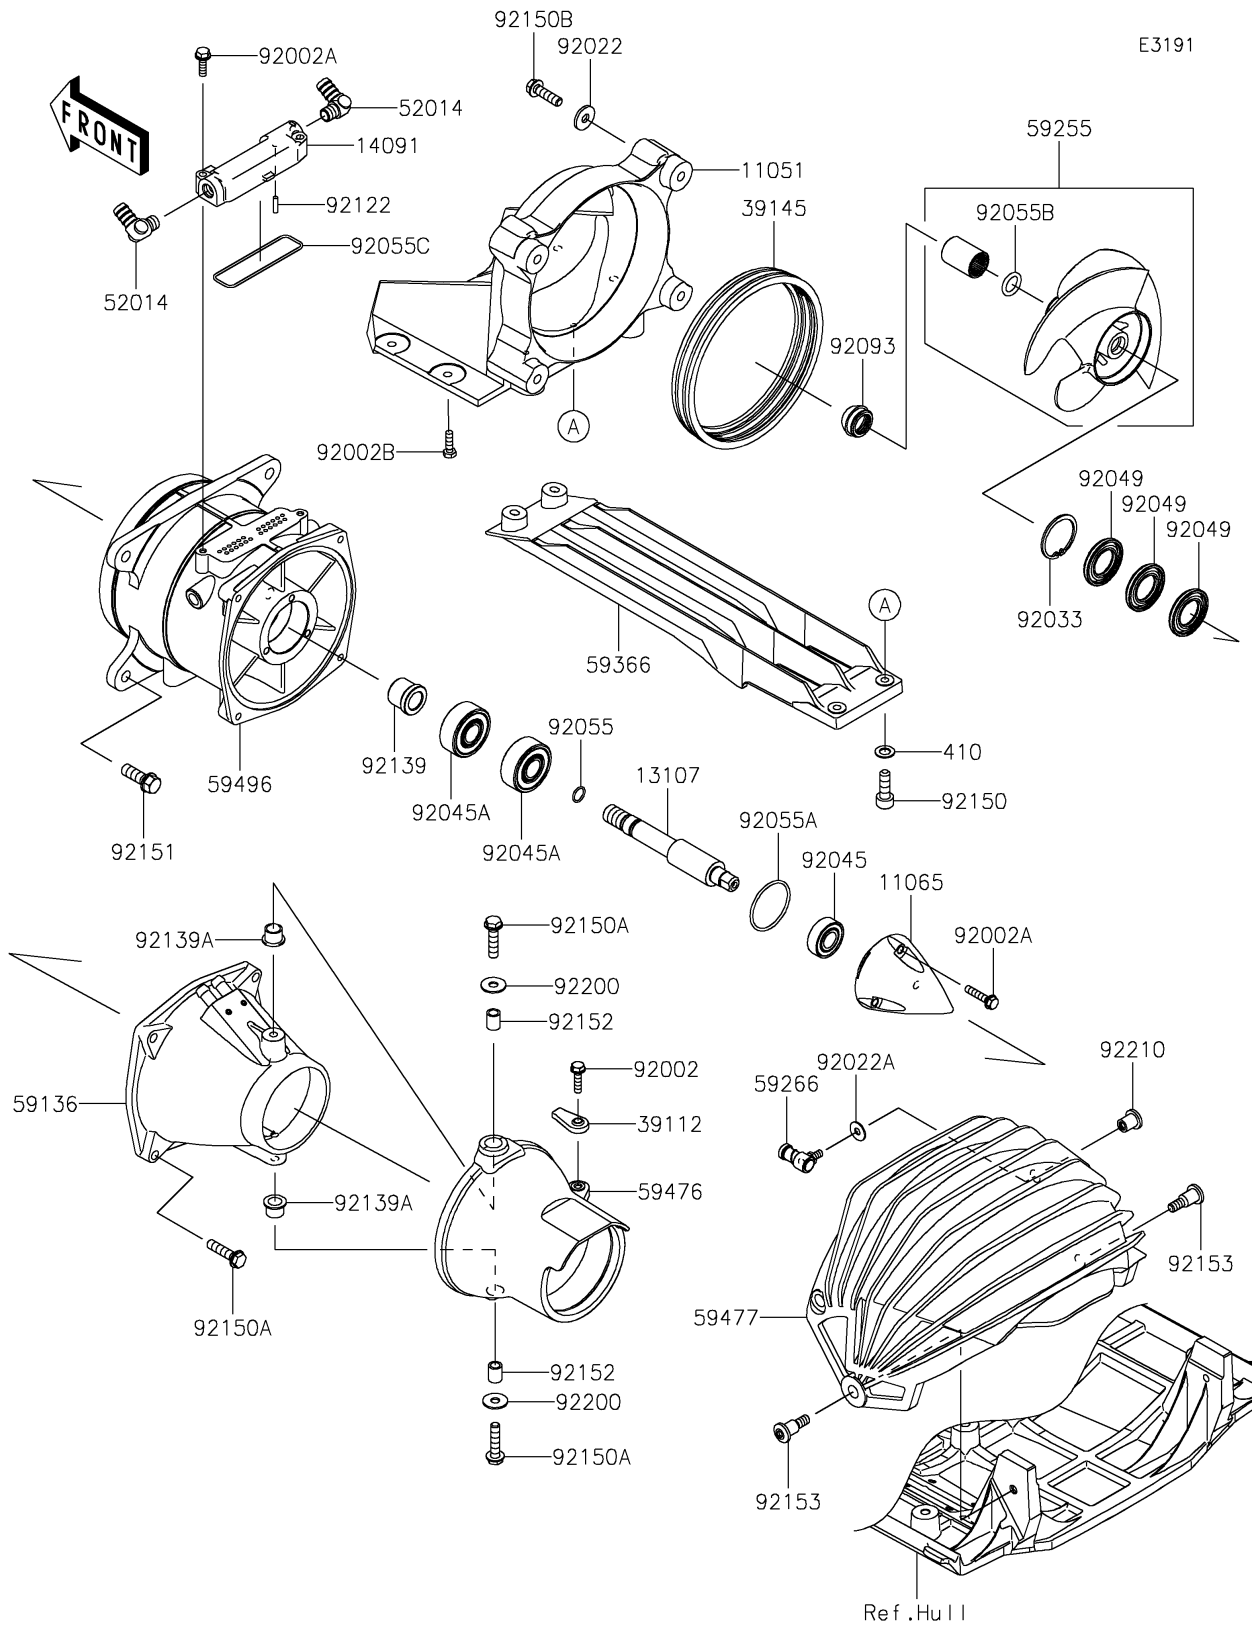

2026 STX 160X

PARTS DIAGRAM

Jet Pump

2026 STX 160X

PARTS LIST

Jet Pump

ITEM NAME

PART NUMBER

QUANTITY
