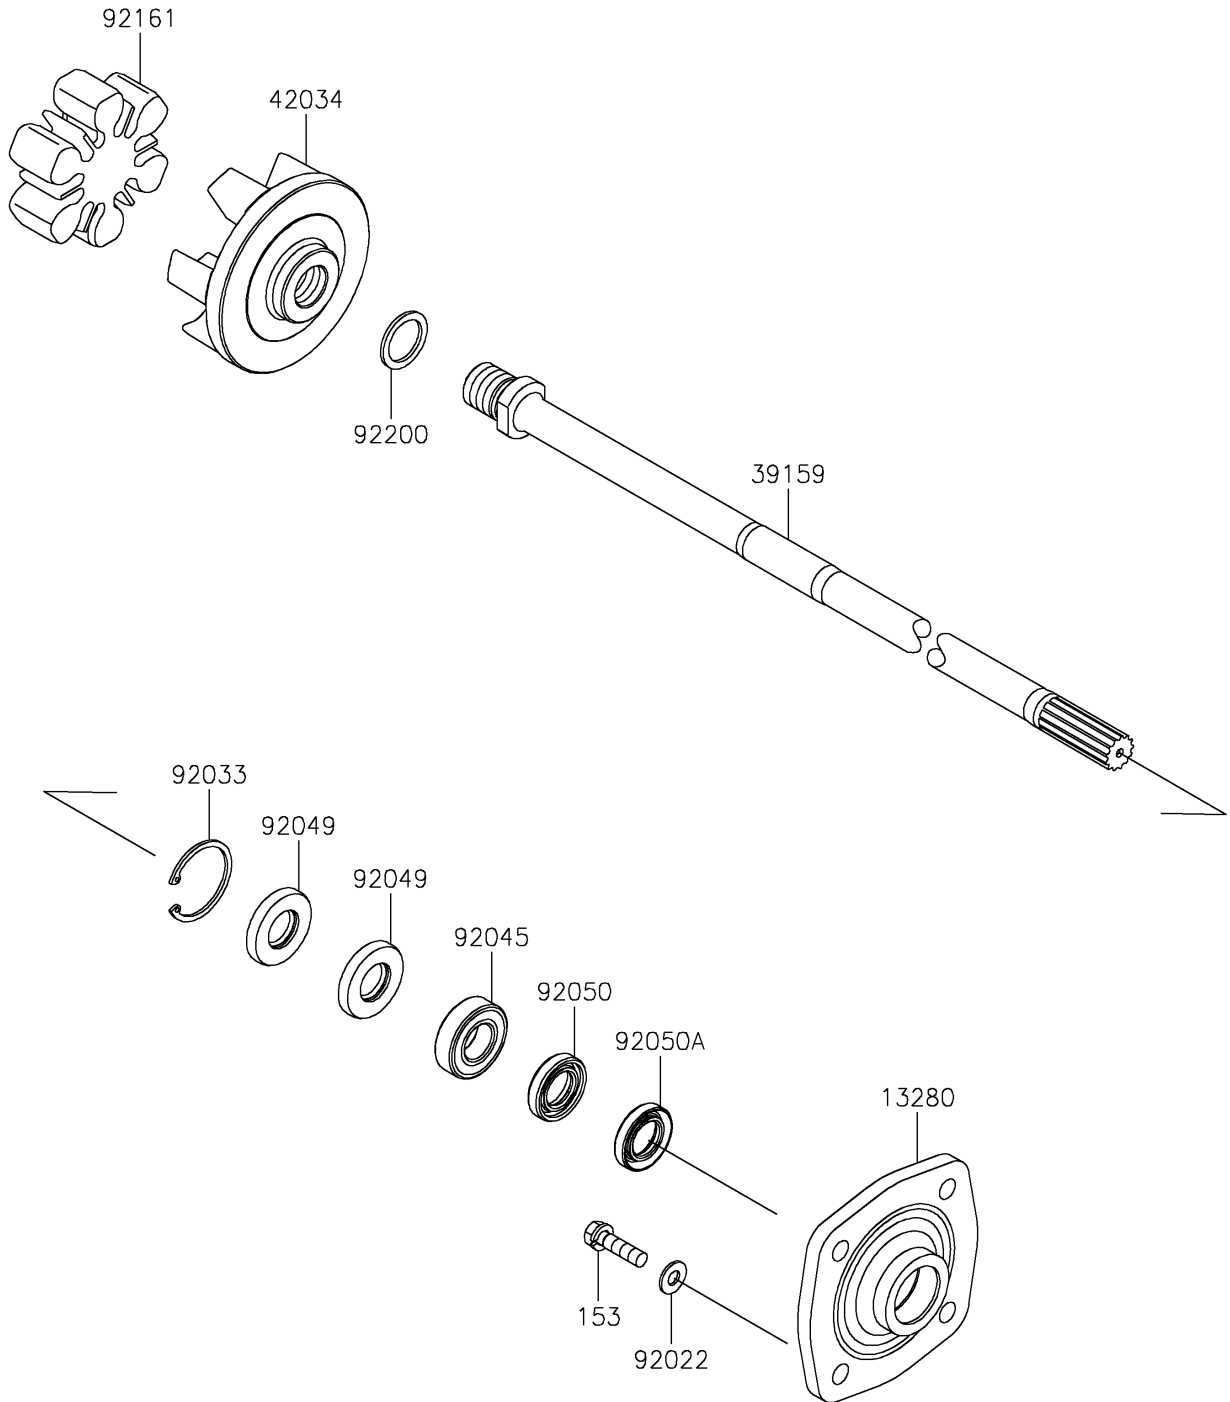

2026 STX 160X

PARTS DIAGRAM

Drive Shaft

E3134

2026 STX 160X

PARTS LIST

Drive Shaft

Kawasaki

Let the Good Times Roll®

ITEM NAME

PART NUMBER

QUANTITY
