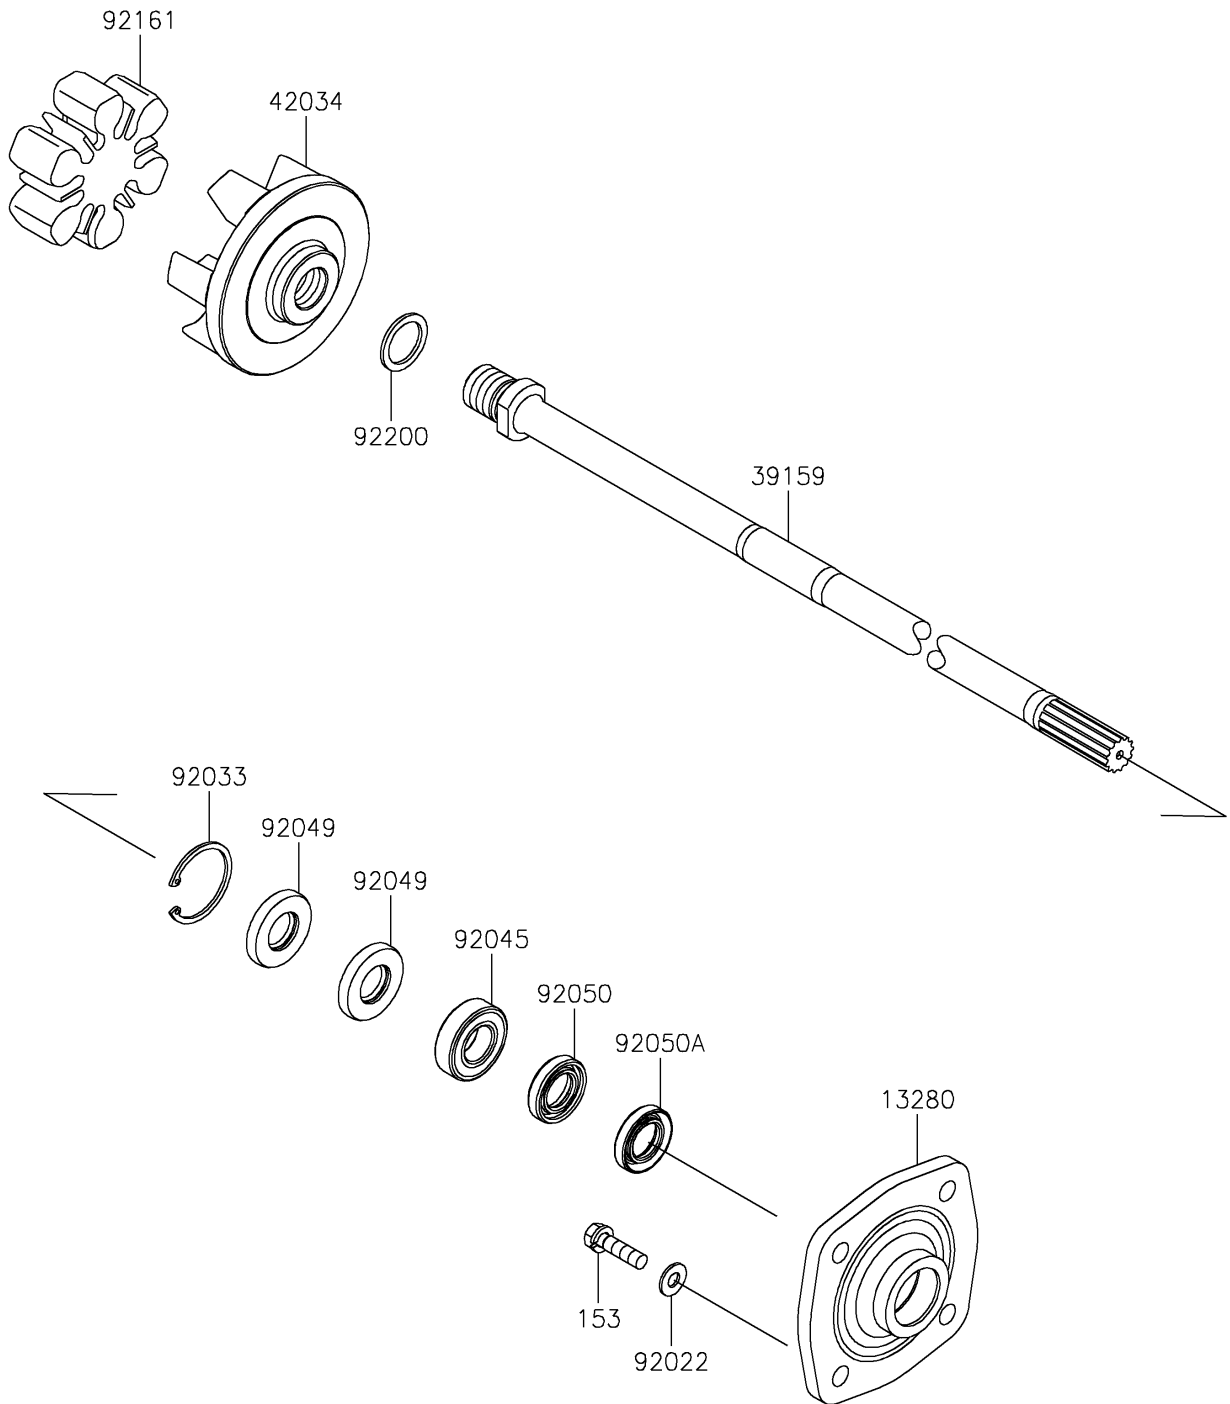

2025 STX 160X

PARTS DIAGRAM

Drive Shaft

E3134

2025 STX 160X

PARTS LIST

Drive Shaft

Kawasaki

Let the Good Times Roll®

ITEM NAME

PART NUMBER

QUANTITY
