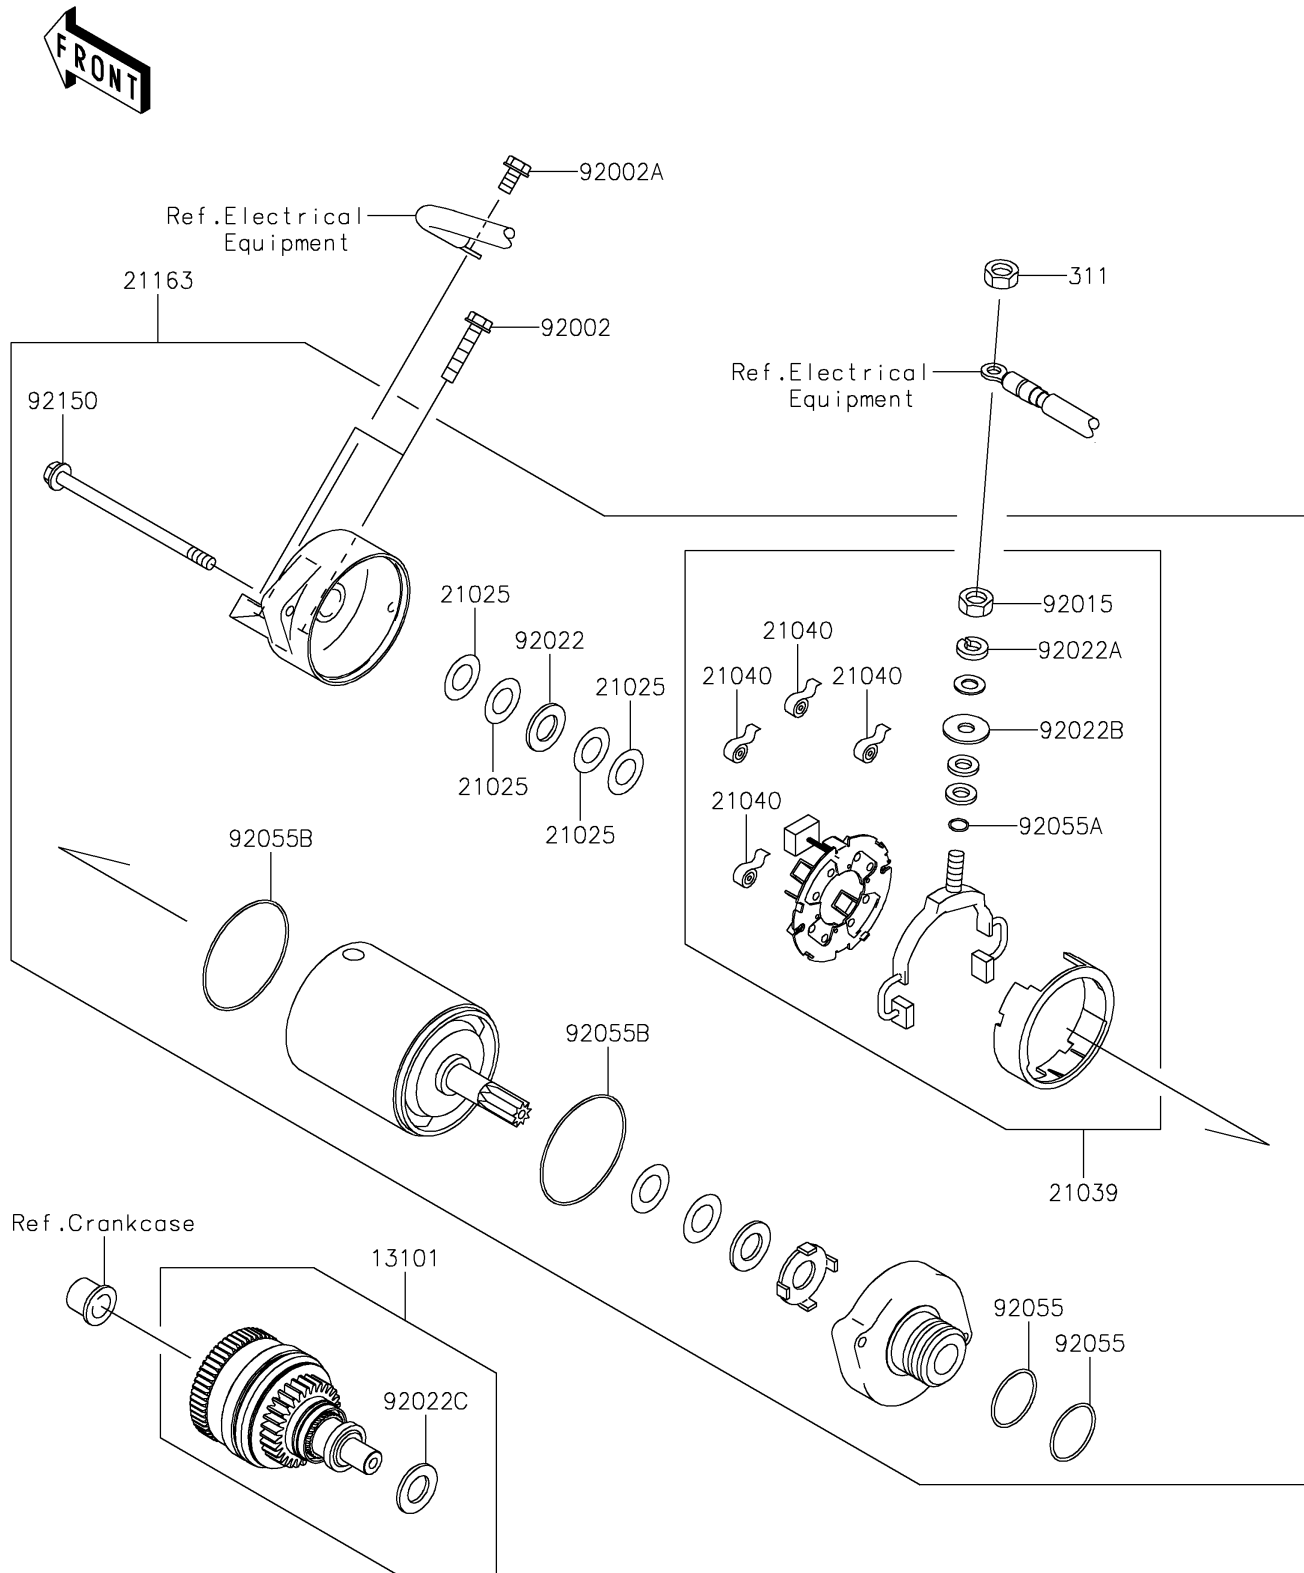

2025 STX 160X

PARTS DIAGRAM

Starter Motor

E1840

2025 STX 160X

PARTS LIST

Starter Motor

Kawasaki

Let the Good Times Roll®

ITEM NAME

PART NUMBER

QUANTITY
