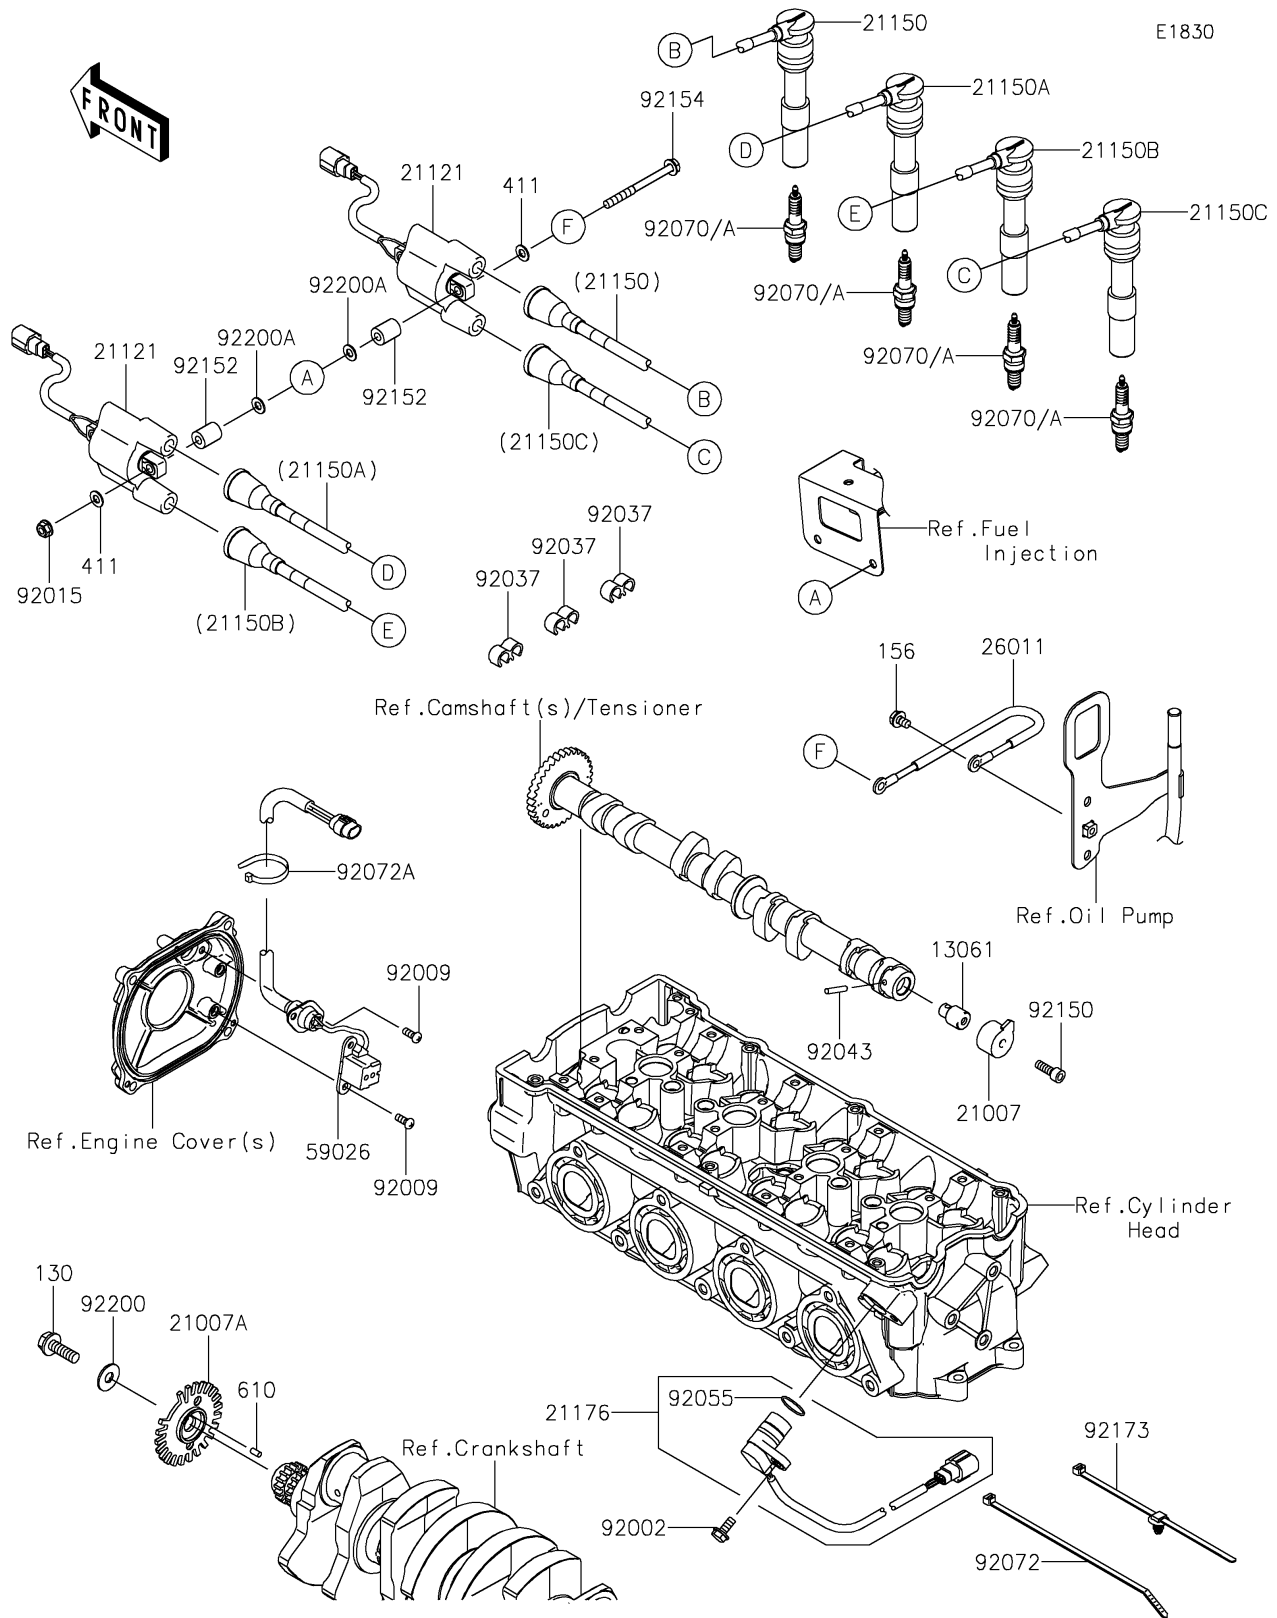

2025 STX 160X

PARTS DIAGRAM

Ignition System

2025 STX 160X

PARTS LIST

Ignition System

Kawasaki

Let the Good Times Roll®

ITEM NAME

PART NUMBER

QUANTITY
