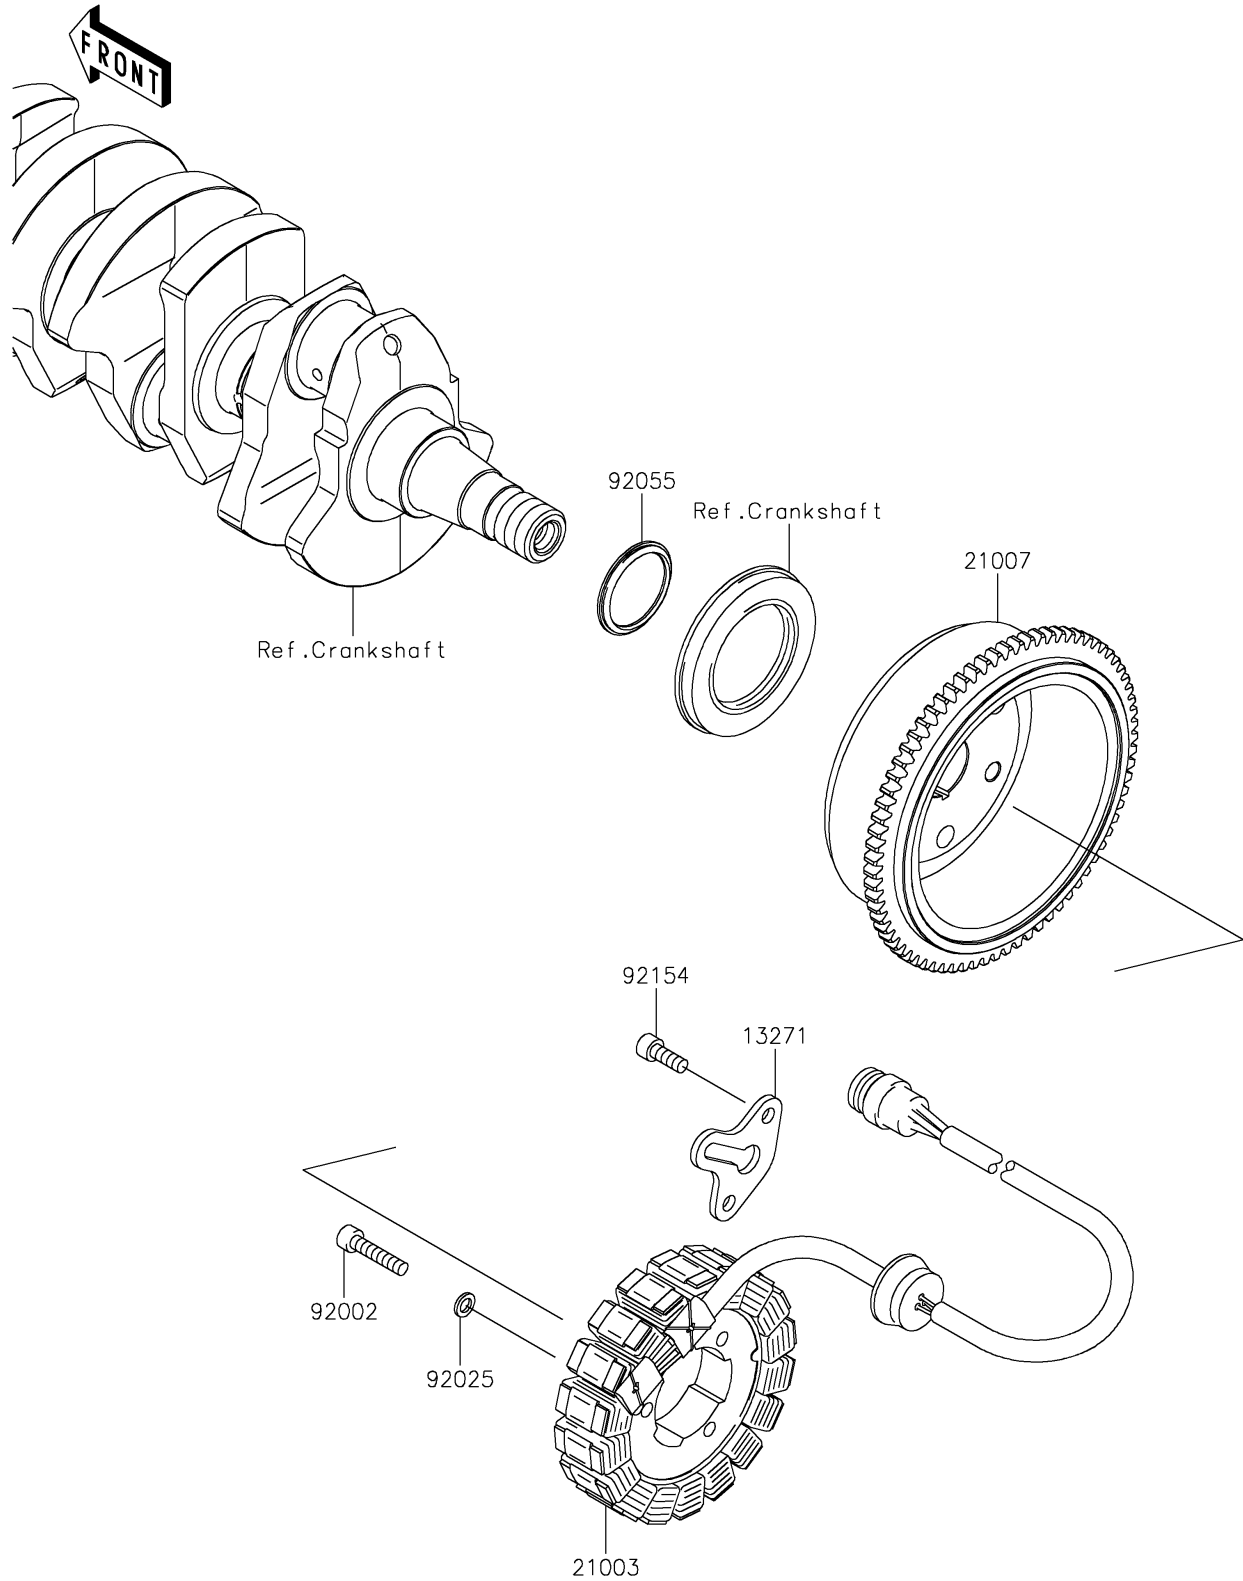

2026 STX 160X

PARTS DIAGRAM

Generator

E1810

2026 STX 160X

PARTS LIST

Generator

Kawasaki

Let the Good Times Roll®

ITEM NAME

PART NUMBER

QUANTITY
