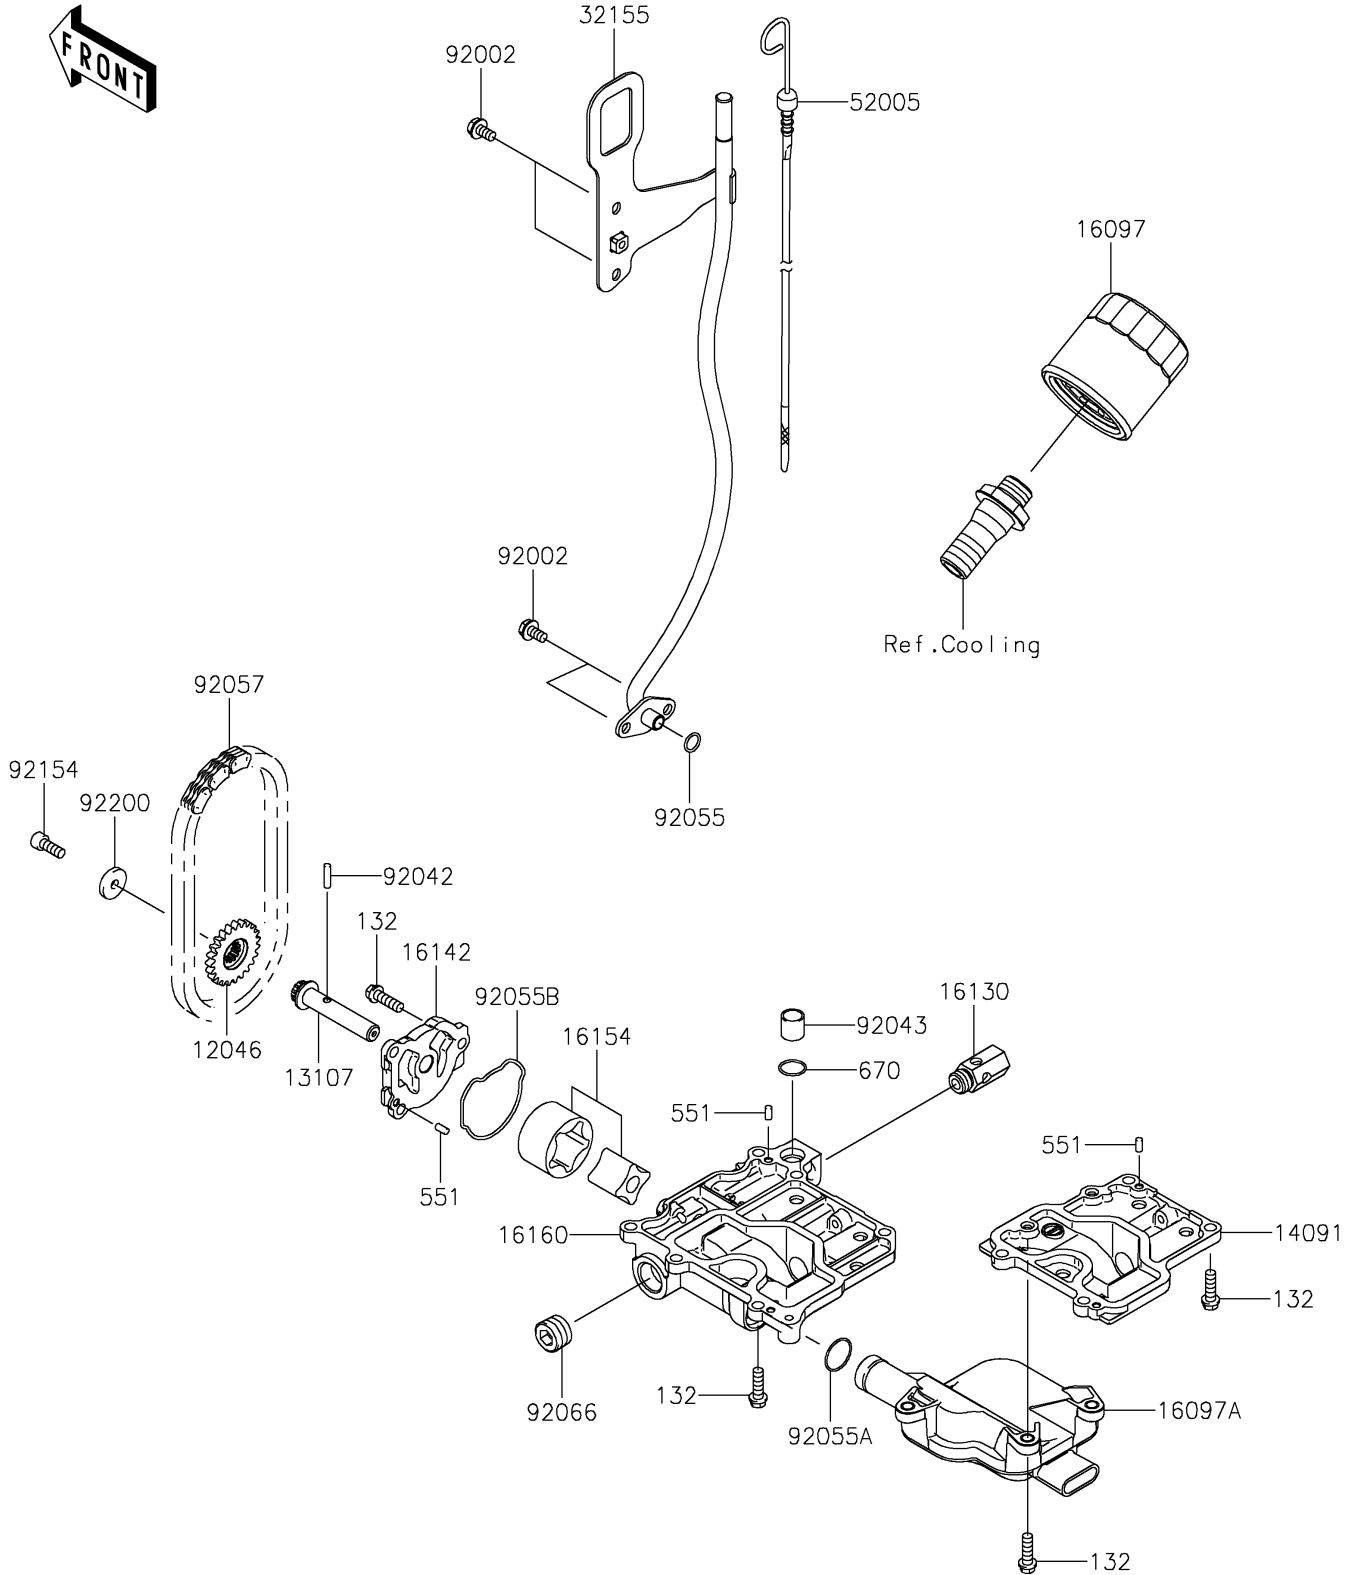

2025 STX 160X

PARTS DIAGRAM

Oil Pump

E1710

2025 STX 160X

PARTS LIST

Oil Pump

Kawasaki

Let the Good Times Roll®

ITEM NAME

PART NUMBER

QUANTITY
