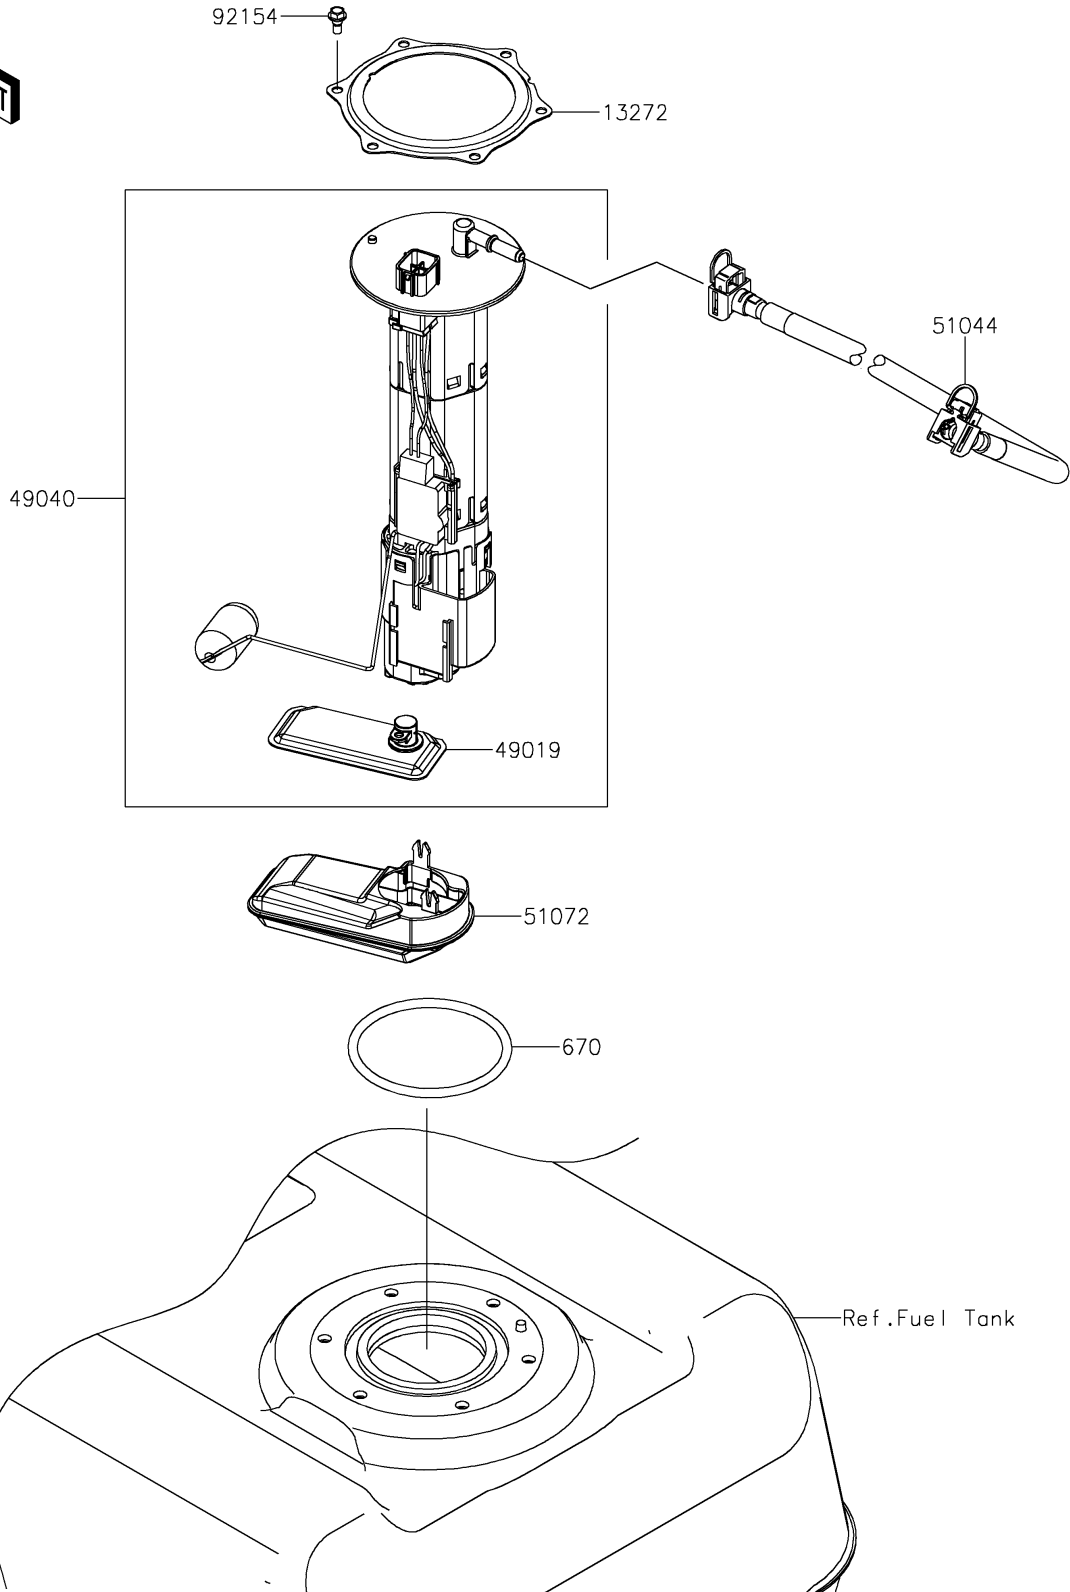

2026 STX 160X

PARTS DIAGRAM

Fuel Pump

E1520

2026 STX 160X

PARTS LIST

Fuel Pump

Kawasaki

Let the Good Times Roll®

ITEM NAME

PART NUMBER

QUANTITY
