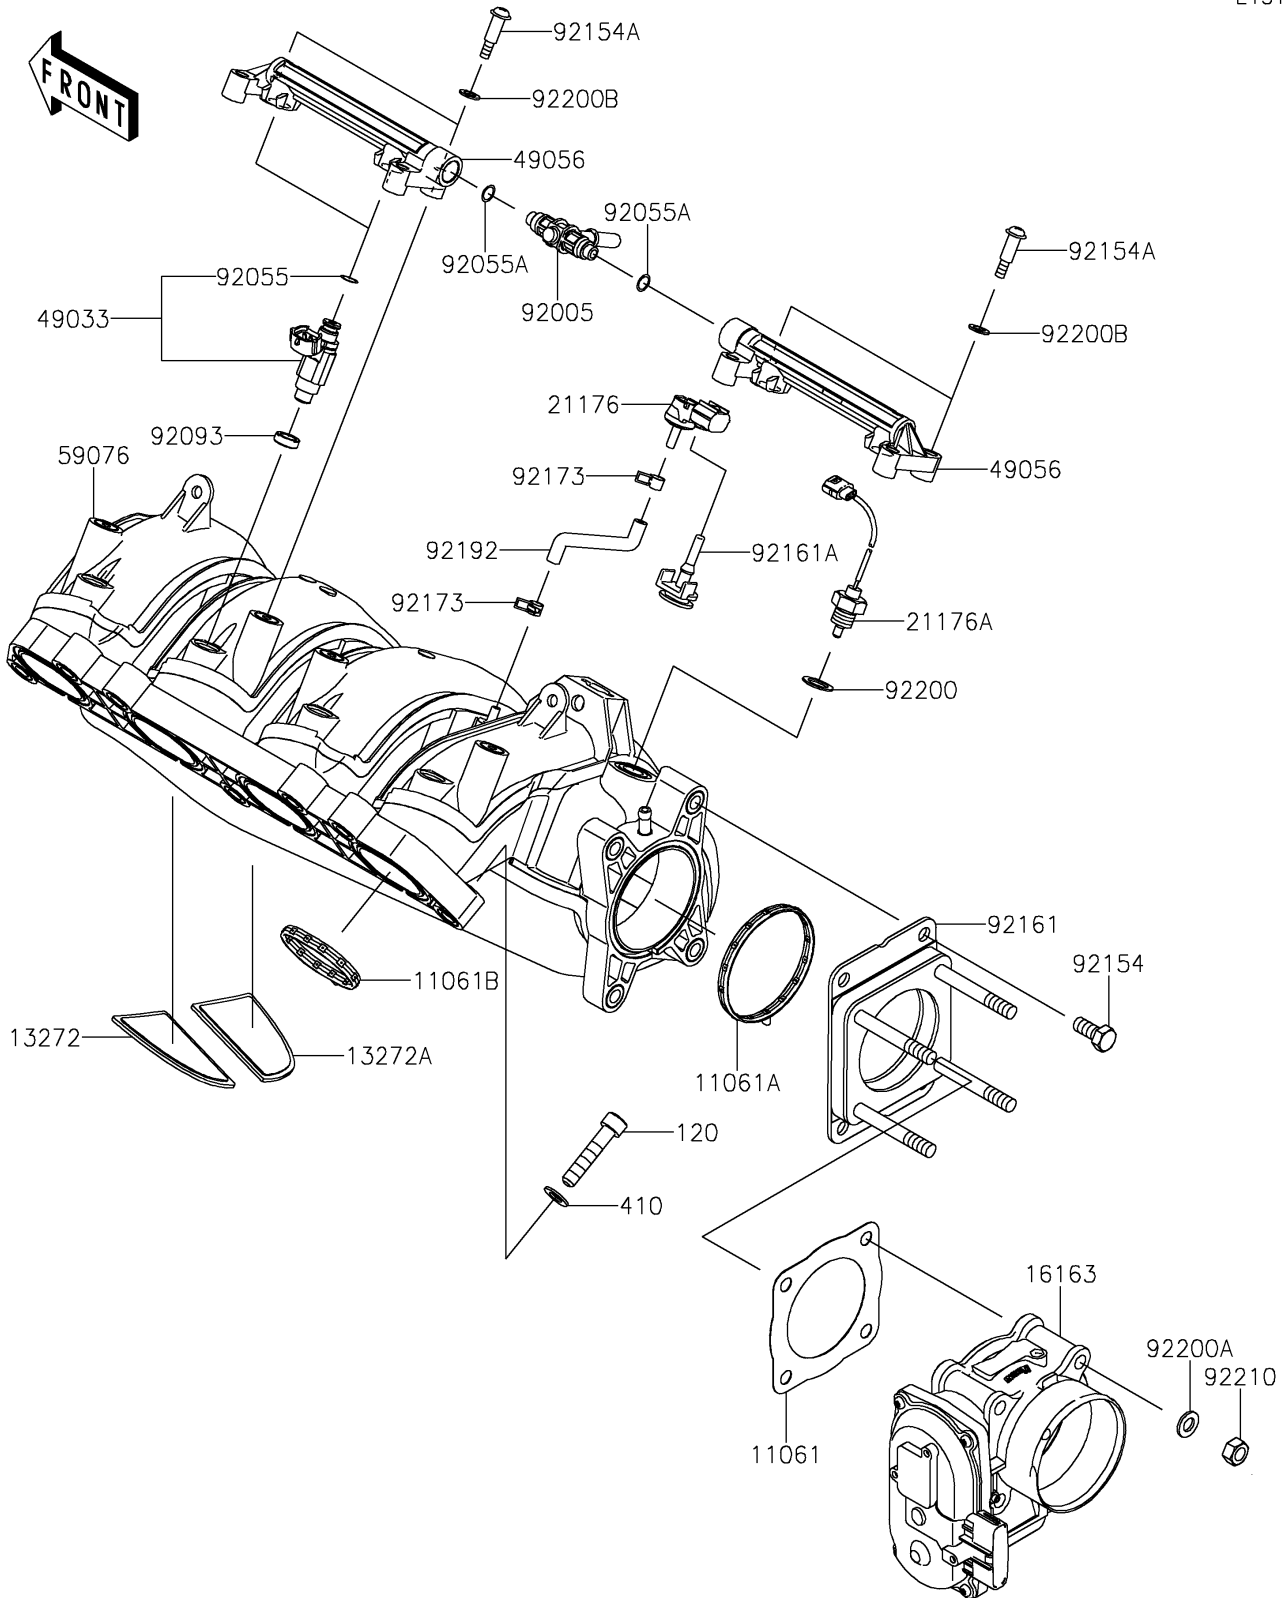

2026 STX 160X

PARTS DIAGRAM

Throttle

E1510

2026 STX 160X

PARTS LIST

Throttle

ITEM NAME

PART NUMBER

QUANTITY
