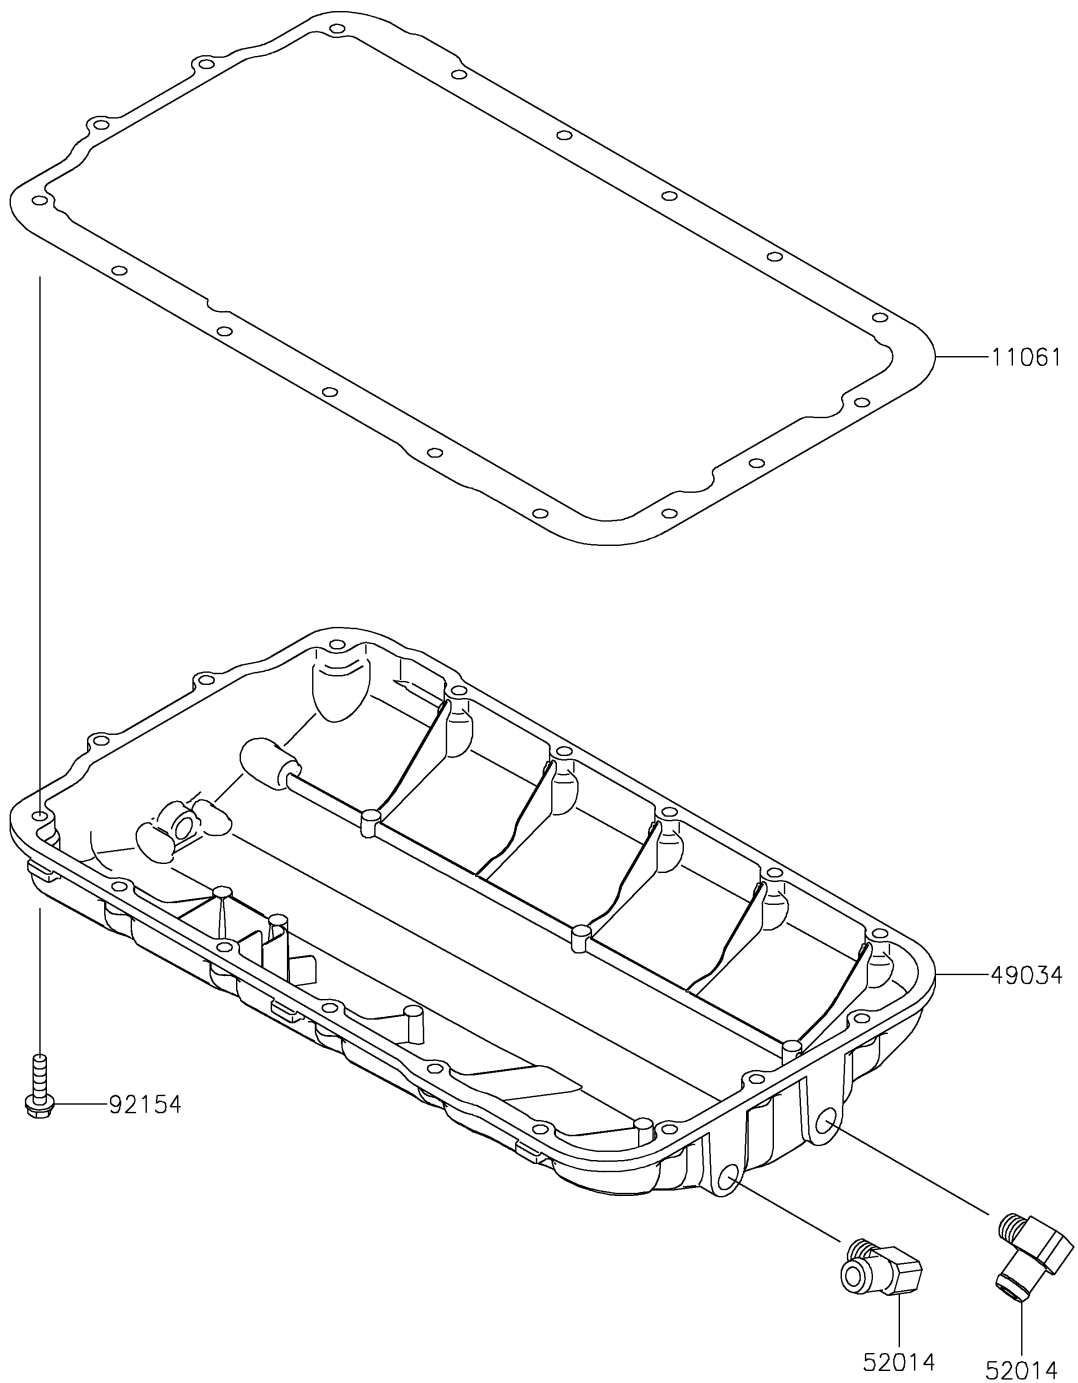

2026 STX 160X

PARTS DIAGRAM

Oil Pan

E1434

2026 STX 160X

PARTS LIST

Oil Pan

Kawasaki

Let the Good Times Roll®

ITEM NAME

PART NUMBER

QUANTITY
