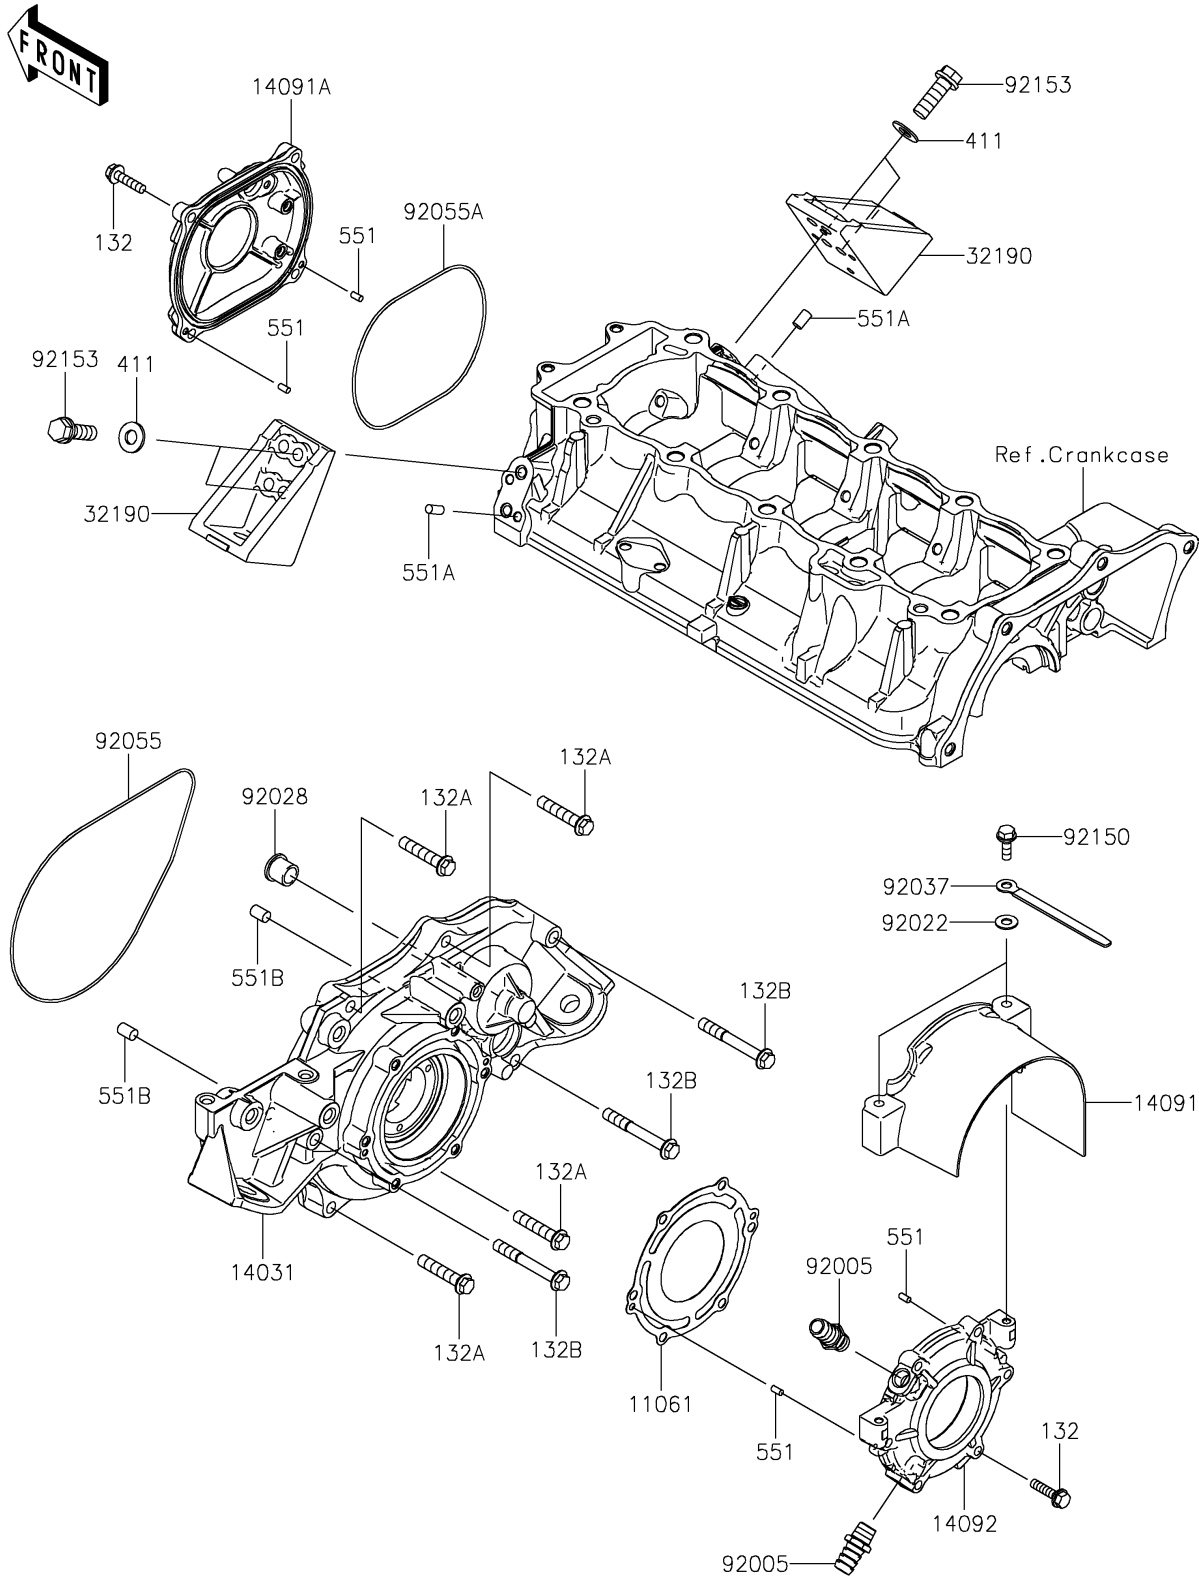

2025 STX 160X

PARTS DIAGRAM

Engine Cover(s)

E1431

2025 STX 160X

PARTS LIST

Engine Cover(s)

ITEM NAME

PART NUMBER

QUANTITY
