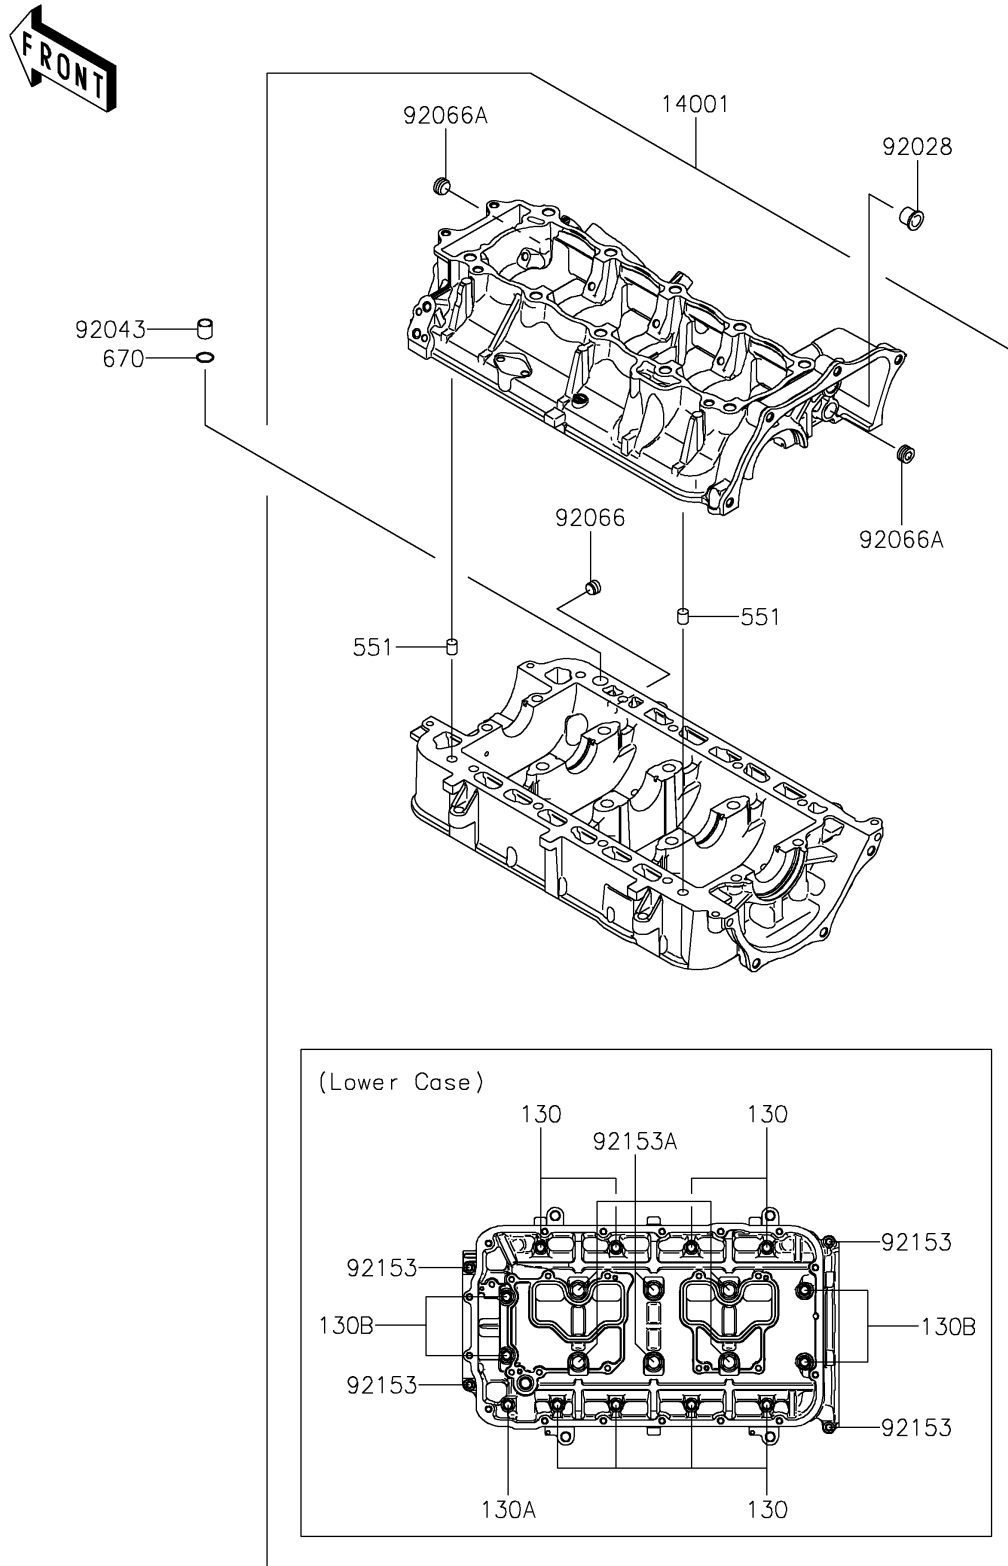

2026 STX 160X

PARTS DIAGRAM

Crankcase

E1411

2026 STX 160X

PARTS LIST

Crankcase

ITEM NAME

PART NUMBER

QUANTITY
