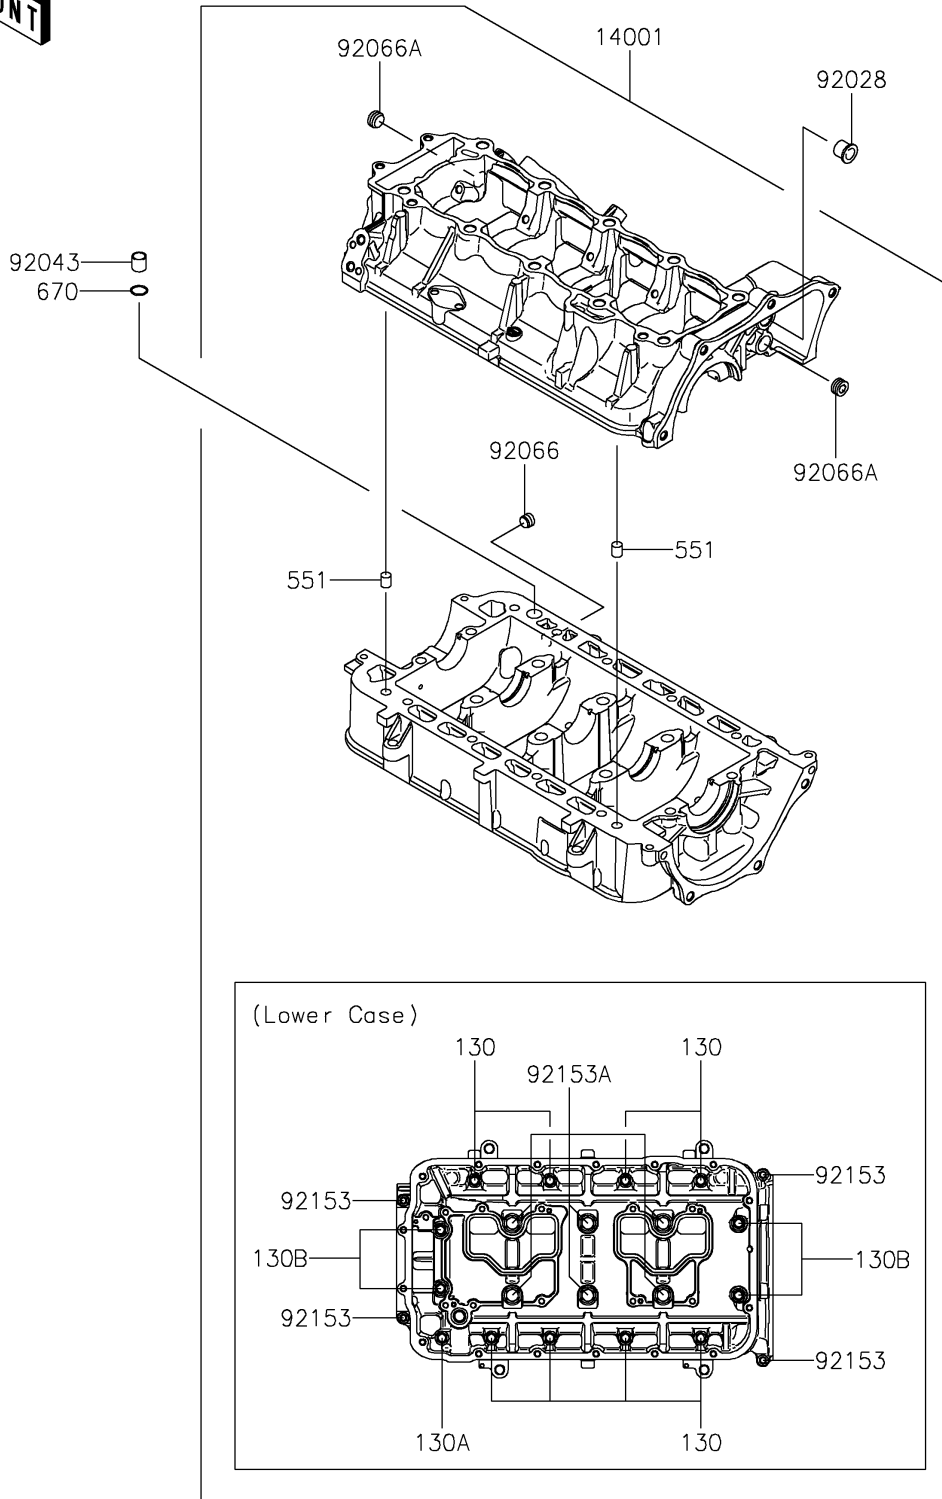

2025 STX 160X

PARTS DIAGRAM

Crankcase

E1411

2025 STX 160X

PARTS LIST

Crankcase

Kawasaki

Let the Good Times Roll®

ITEM NAME

PART NUMBER

QUANTITY
