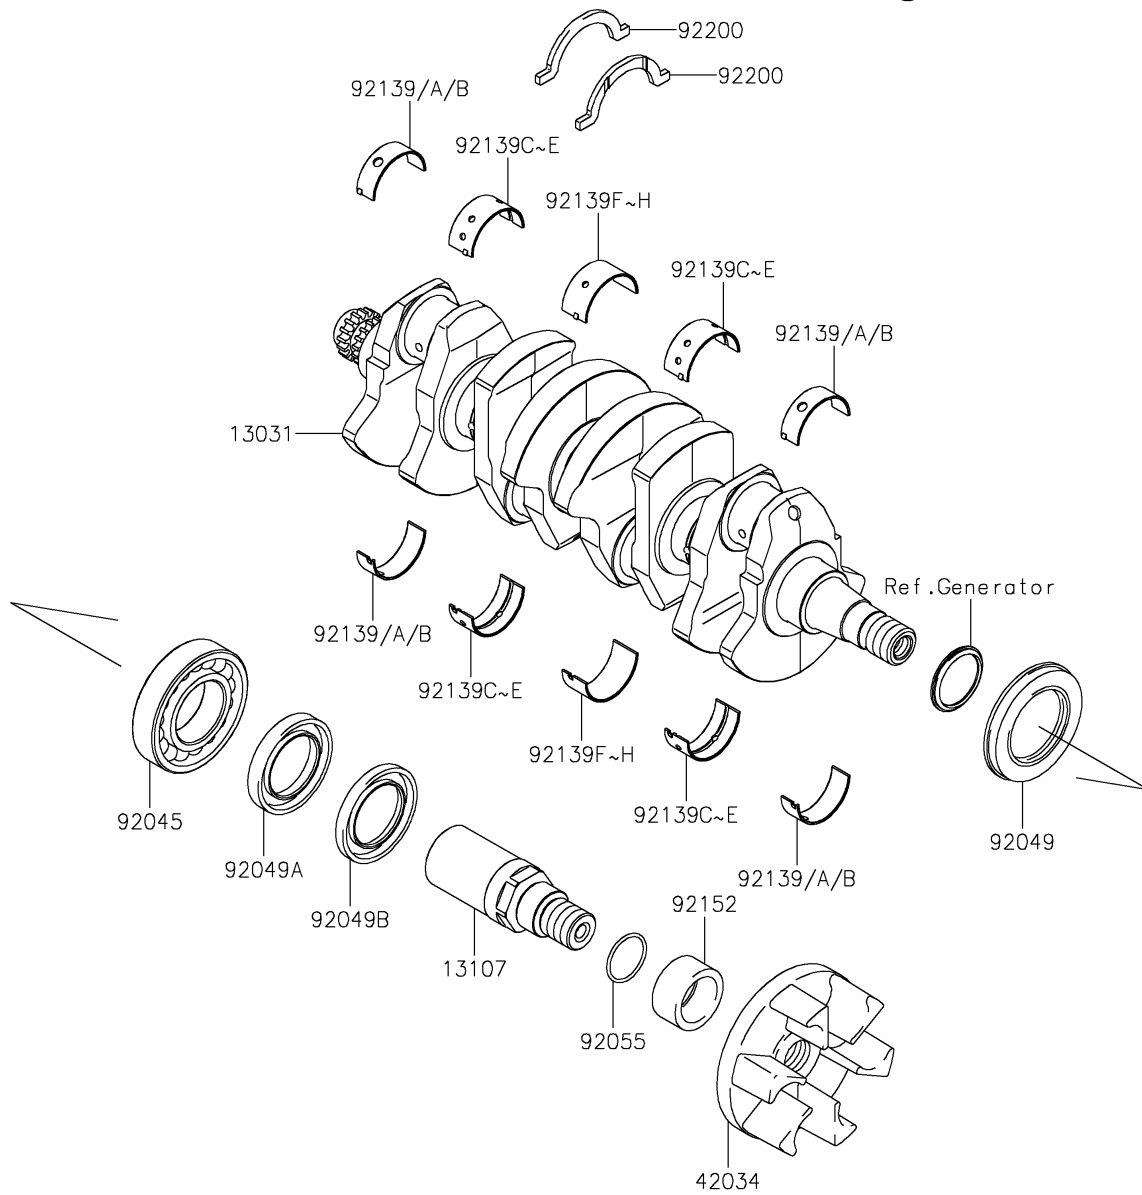

2026 STX 160X

PARTS DIAGRAM

Crankshaft

E1321

13251

2026 STX 160X

PARTS LIST

Crankshaft

Kawasaki

Let the Good Times Roll®

ITEM NAME

PART NUMBER

QUANTITY
