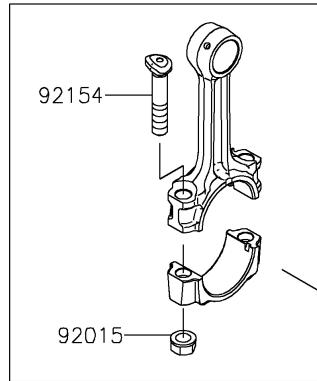

2026 STX 160X

PARTS DIAGRAM

Crankshaft

E1321

13251

2026 STX 160X

PARTS LIST

Crankshaft

Kawasaki

Let the Good Times Roll®

ITEM NAME

PART NUMBER

QUANTITY
