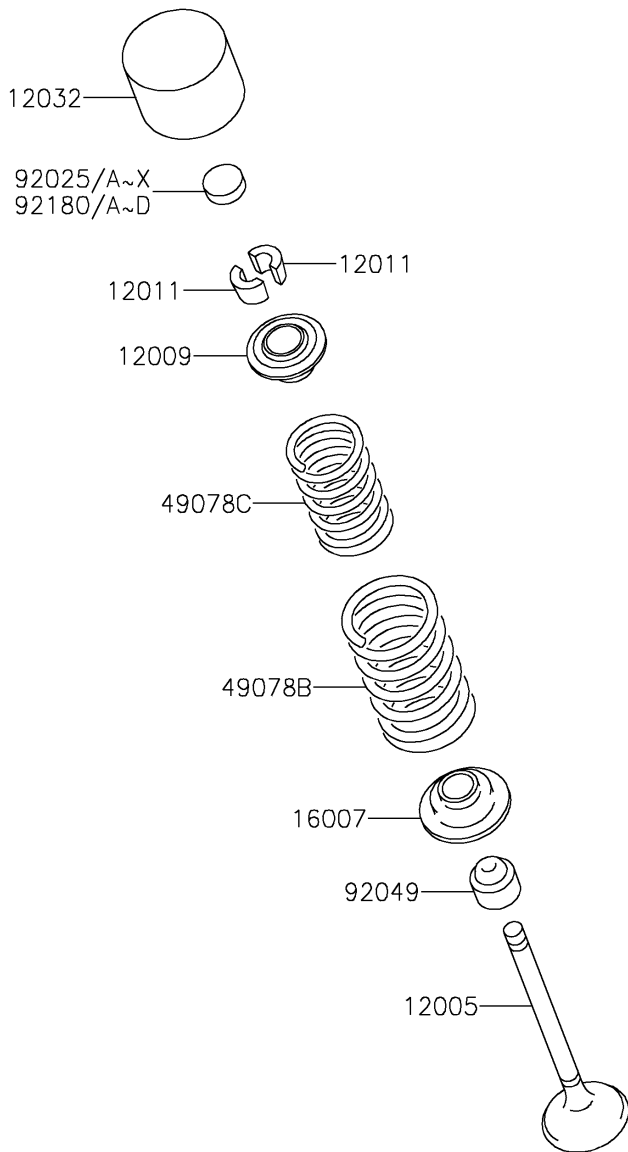

2026 STX 160X

PARTS DIAGRAM

Valve(s)

E1210

(IN)

(EX)

2026 STX 160X

PARTS LIST

Valve(s)

Kawasaki

Let the Good Times Roll®

ITEM NAME

PART NUMBER

QUANTITY
