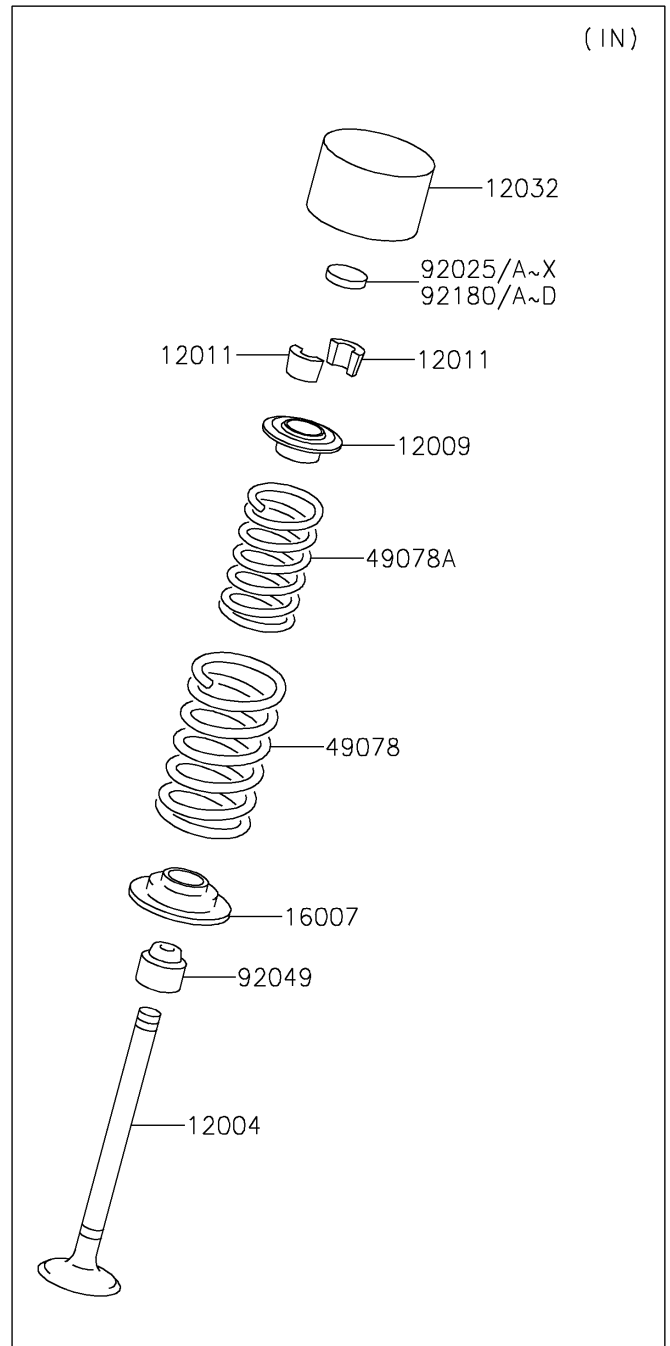

2026 STX 160X

PARTS DIAGRAM

Valve(s)

E1210

(IN)

(EX)

2026 STX 160X

PARTS LIST

Valve(s)

Kawasaki

Let the Good Times Roll®

ITEM NAME

PART NUMBER

QUANTITY
