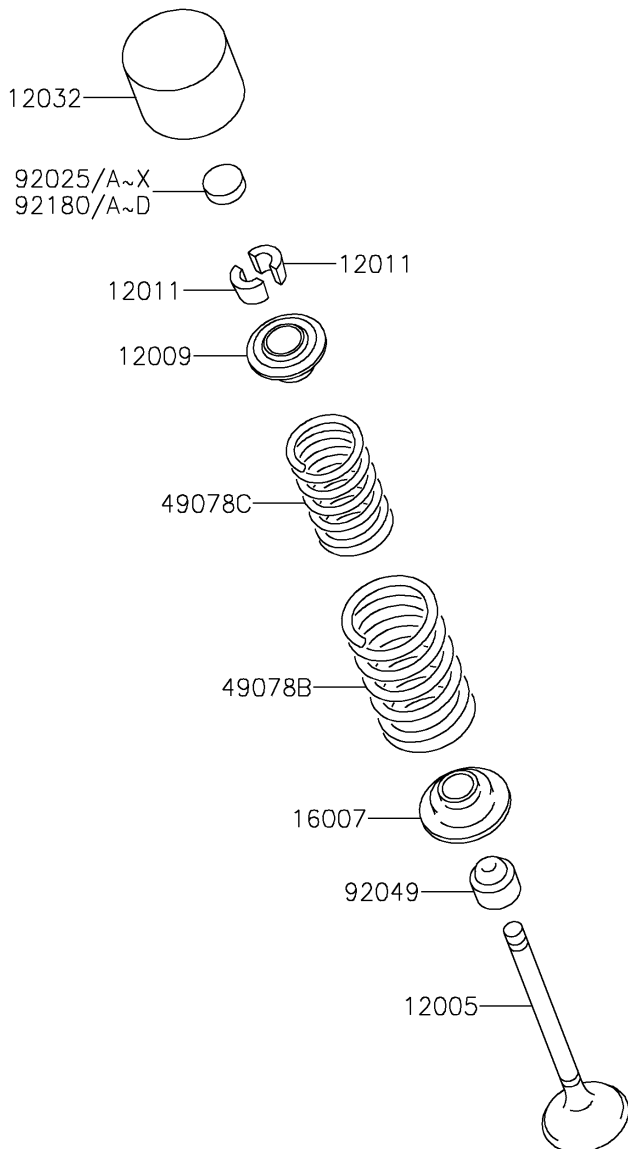

2025 STX 160X

PARTS DIAGRAM

Valve(s)

E1210

(IN)

(EX)

2025 STX 160X

PARTS LIST

Valve(s)

ITEM NAME

PART NUMBER

QUANTITY
