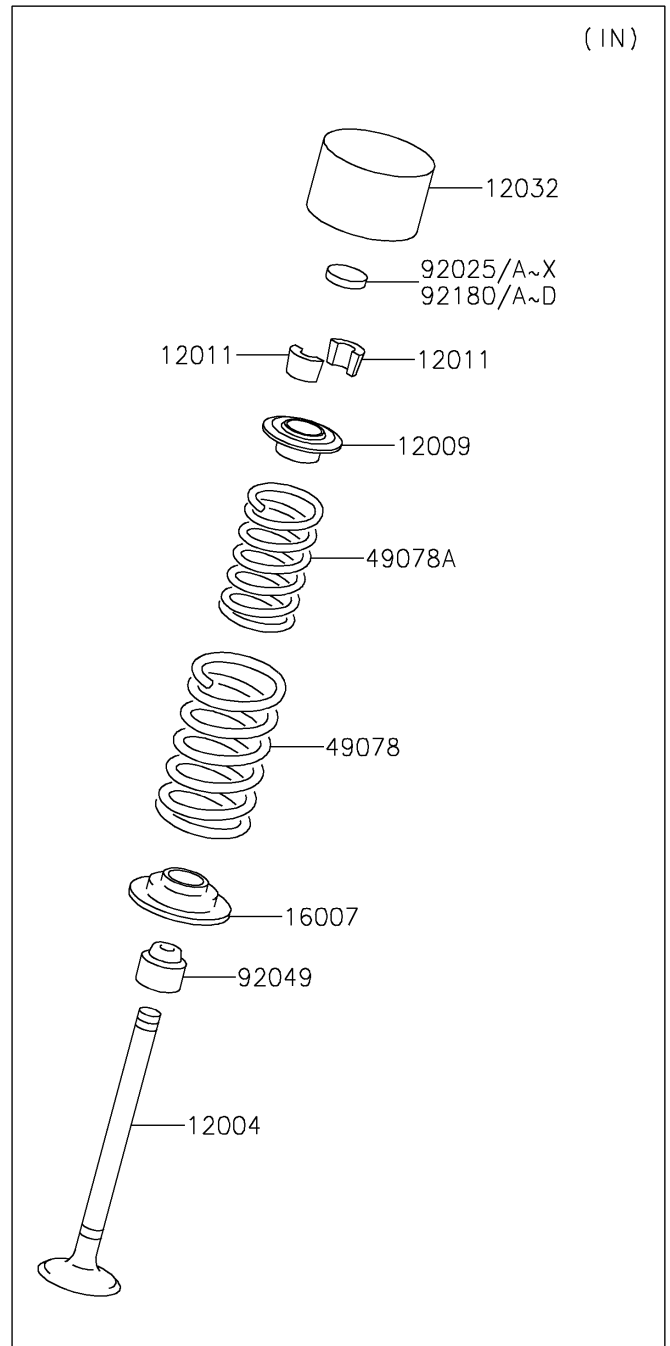

2025 STX 160X

PARTS DIAGRAM

Valve(s)

E1210

(IN)

(EX)

2025 STX 160X

PARTS LIST

Valve(s)

ITEM NAME

PART NUMBER

QUANTITY
