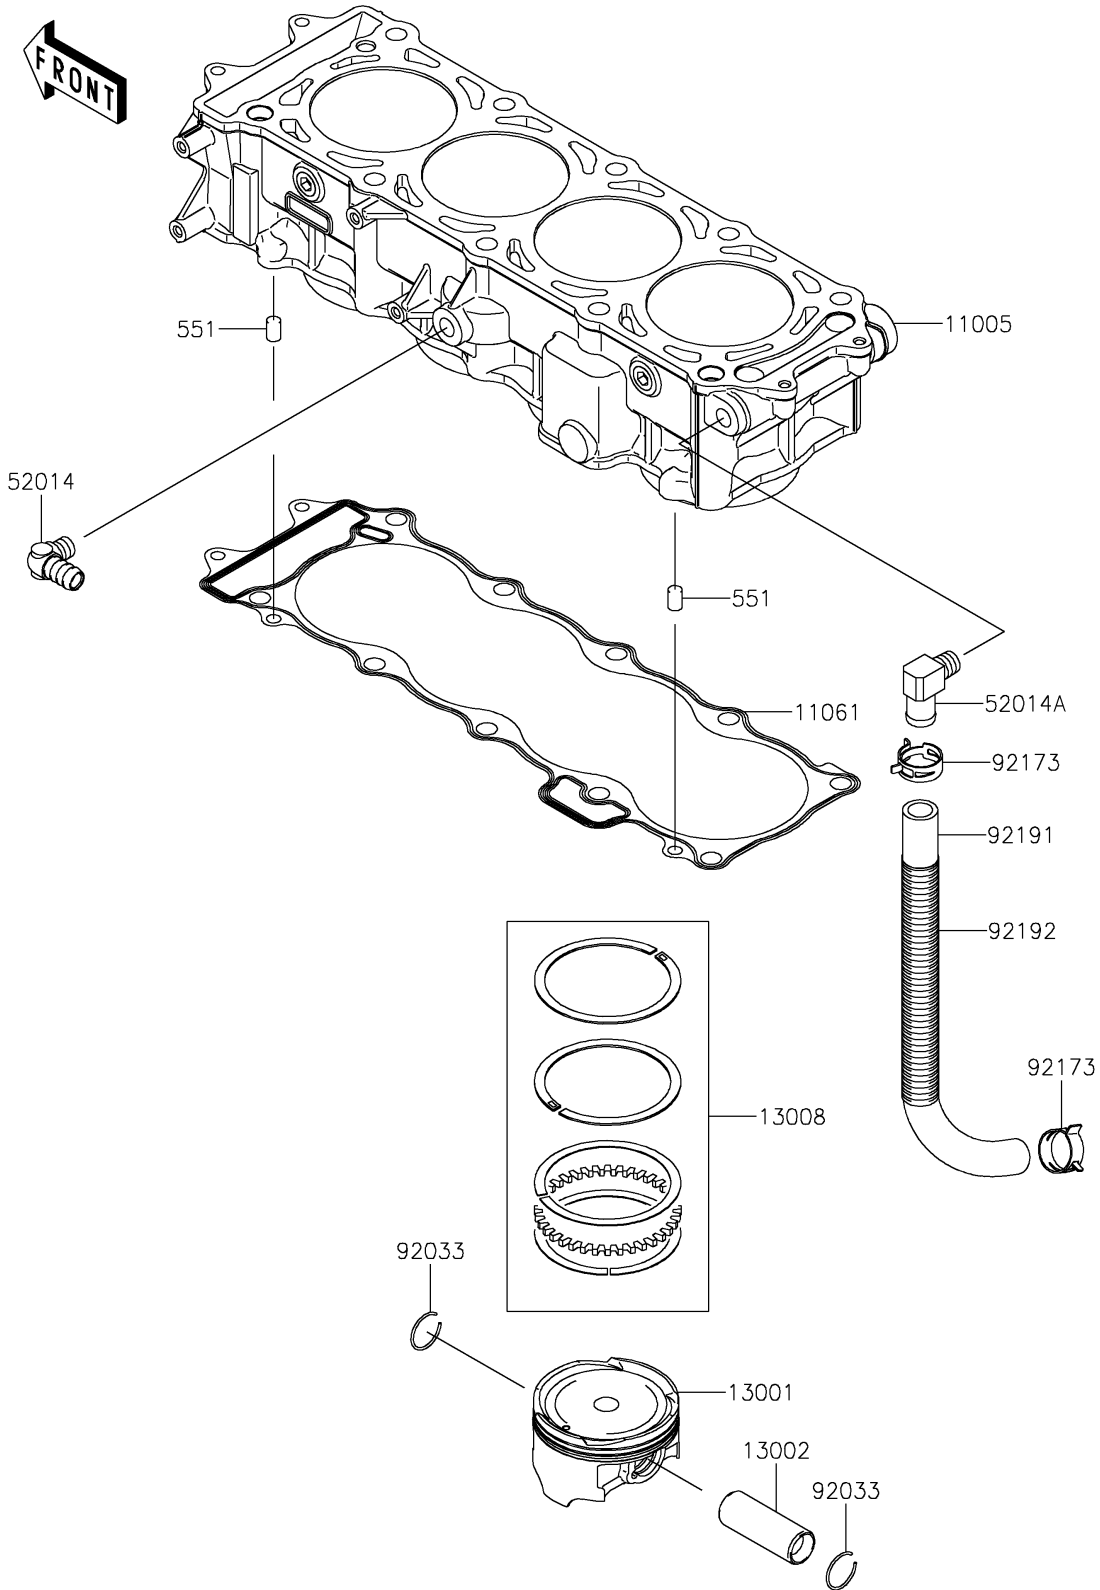

2026 STX 160X

PARTS DIAGRAM

Cylinder/Piston(s)

E1120

2026 STX 160X

PARTS LIST

Cylinder/Piston(s)

Kawasaki

Let the Good Times Roll®

ITEM NAME

PART NUMBER

QUANTITY
