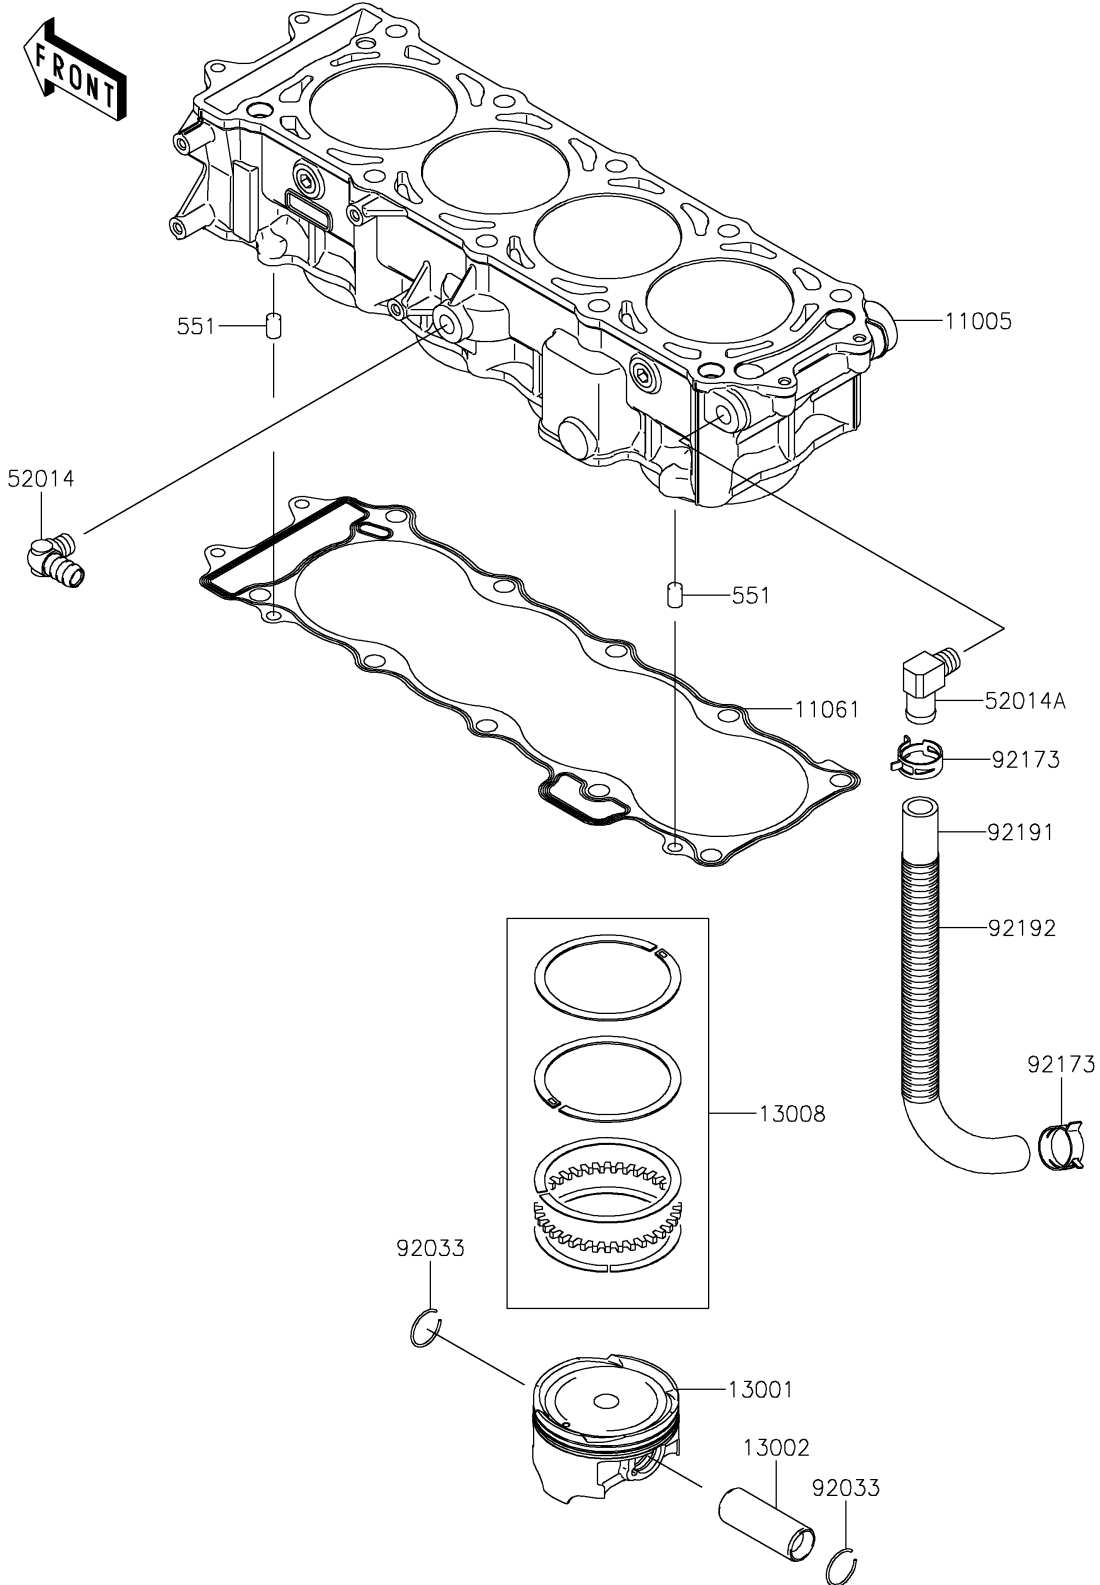

## PARTS DIAGRAM

### Cylinder/Piston(s)

E1120

## PARTS LIST

### Cylinder/Piston(s)

ITEM NAME	PART NUMBER	QUANTITY
CYLINDER-ENGINE (Ref # 11005)	11005-0755	1
GASKET,CYLINDER BASE (Ref # 11061)	11061-3708	1
PISTON-ENGINE (Ref # 13001)	13001-3737	4
PIN-PISTON (Ref # 13002)	13002-3709	4
RING-SET-PISTON (Ref # 13008)	13008-0048	4
ELBOW (Ref # 52014)	52014-3711	1
ELBOW (Ref # 52014A)	52014-3717	1
RING-SNAP (Ref # 92033)	92033-1188	8
CLAMP (Ref # 92173)	92173-1039	2
TUBE,BREATHER (Ref # 92191)	92191-3983	1
TUBE,CORRUGATED,L=265 (Ref # 92192)	92192-1083	1
PIN-DOWEL (Ref # 551)	551R0812	2