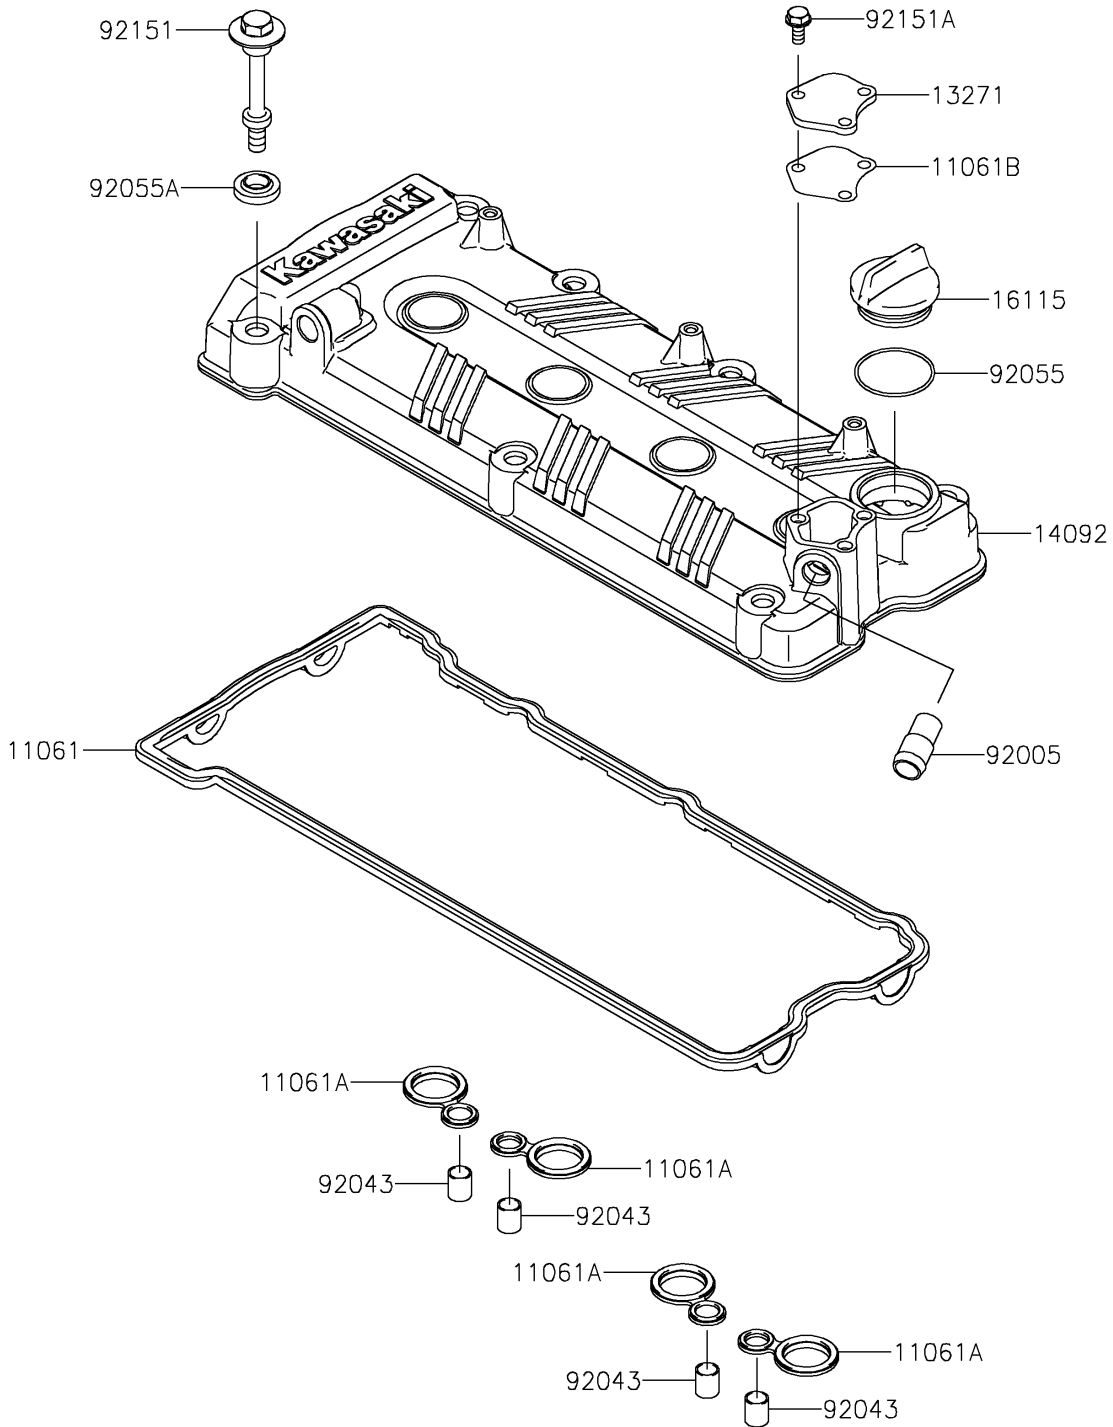

# 2026 STX 160X

## PARTS DIAGRAM

### Cylinder Head Cover

E1112

## PARTS LIST