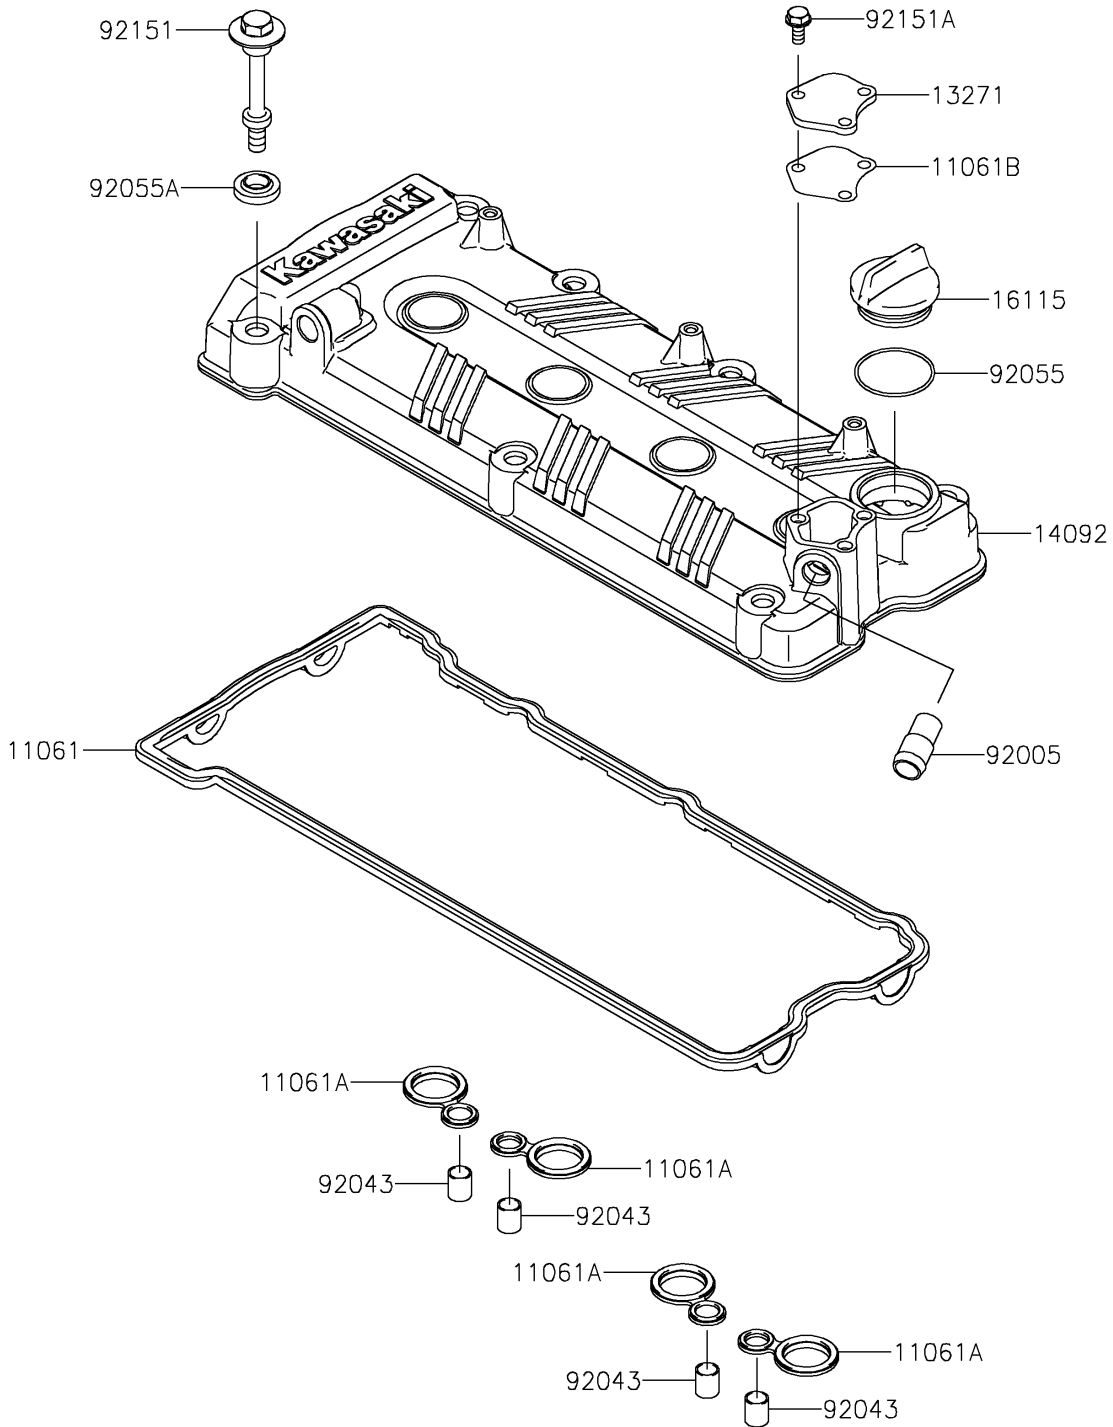

2025 STX 160X

PARTS DIAGRAM

Cylinder Head Cover

E1112

2025 STX 160X

PARTS LIST

Cylinder Head Cover

Kawasaki

Let the Good Times Roll®

ITEM NAME

PART NUMBER

QUANTITY
