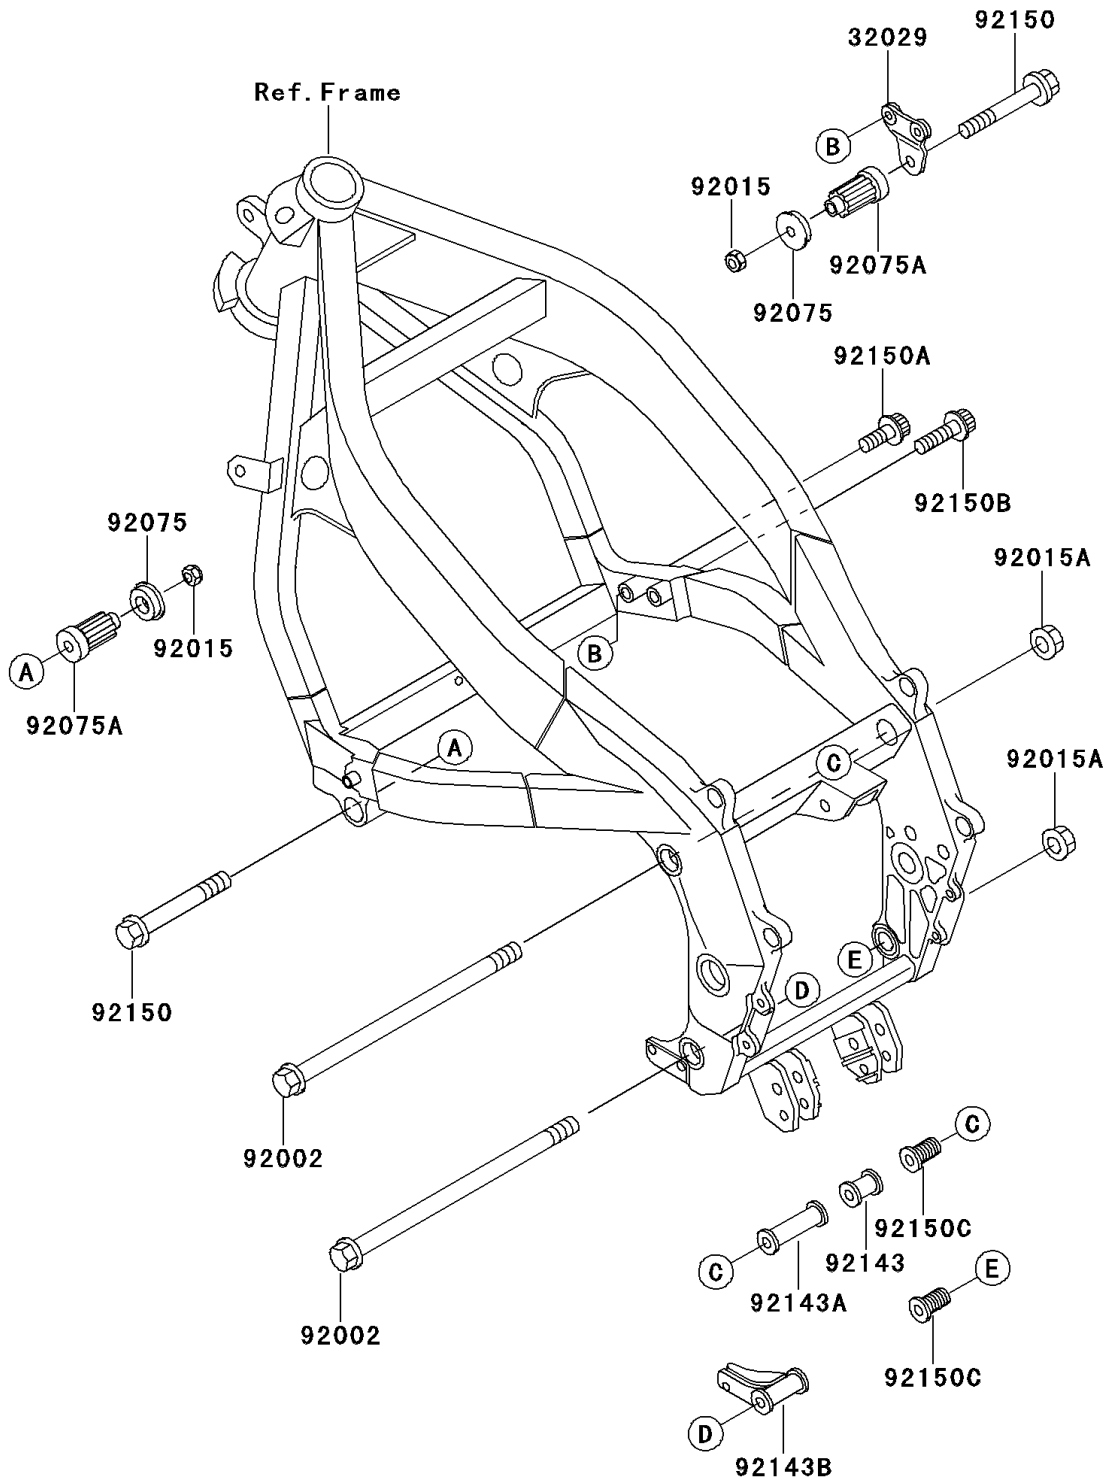

1990 Ninja® ZX™-6

PARTS DIAGRAM

Frame Fitting

F2131

1990 Ninja[®] ZX[™]-6

PARTS LIST

Frame Fitting

ITEM NAME

PART NUMBER

QUANTITY
