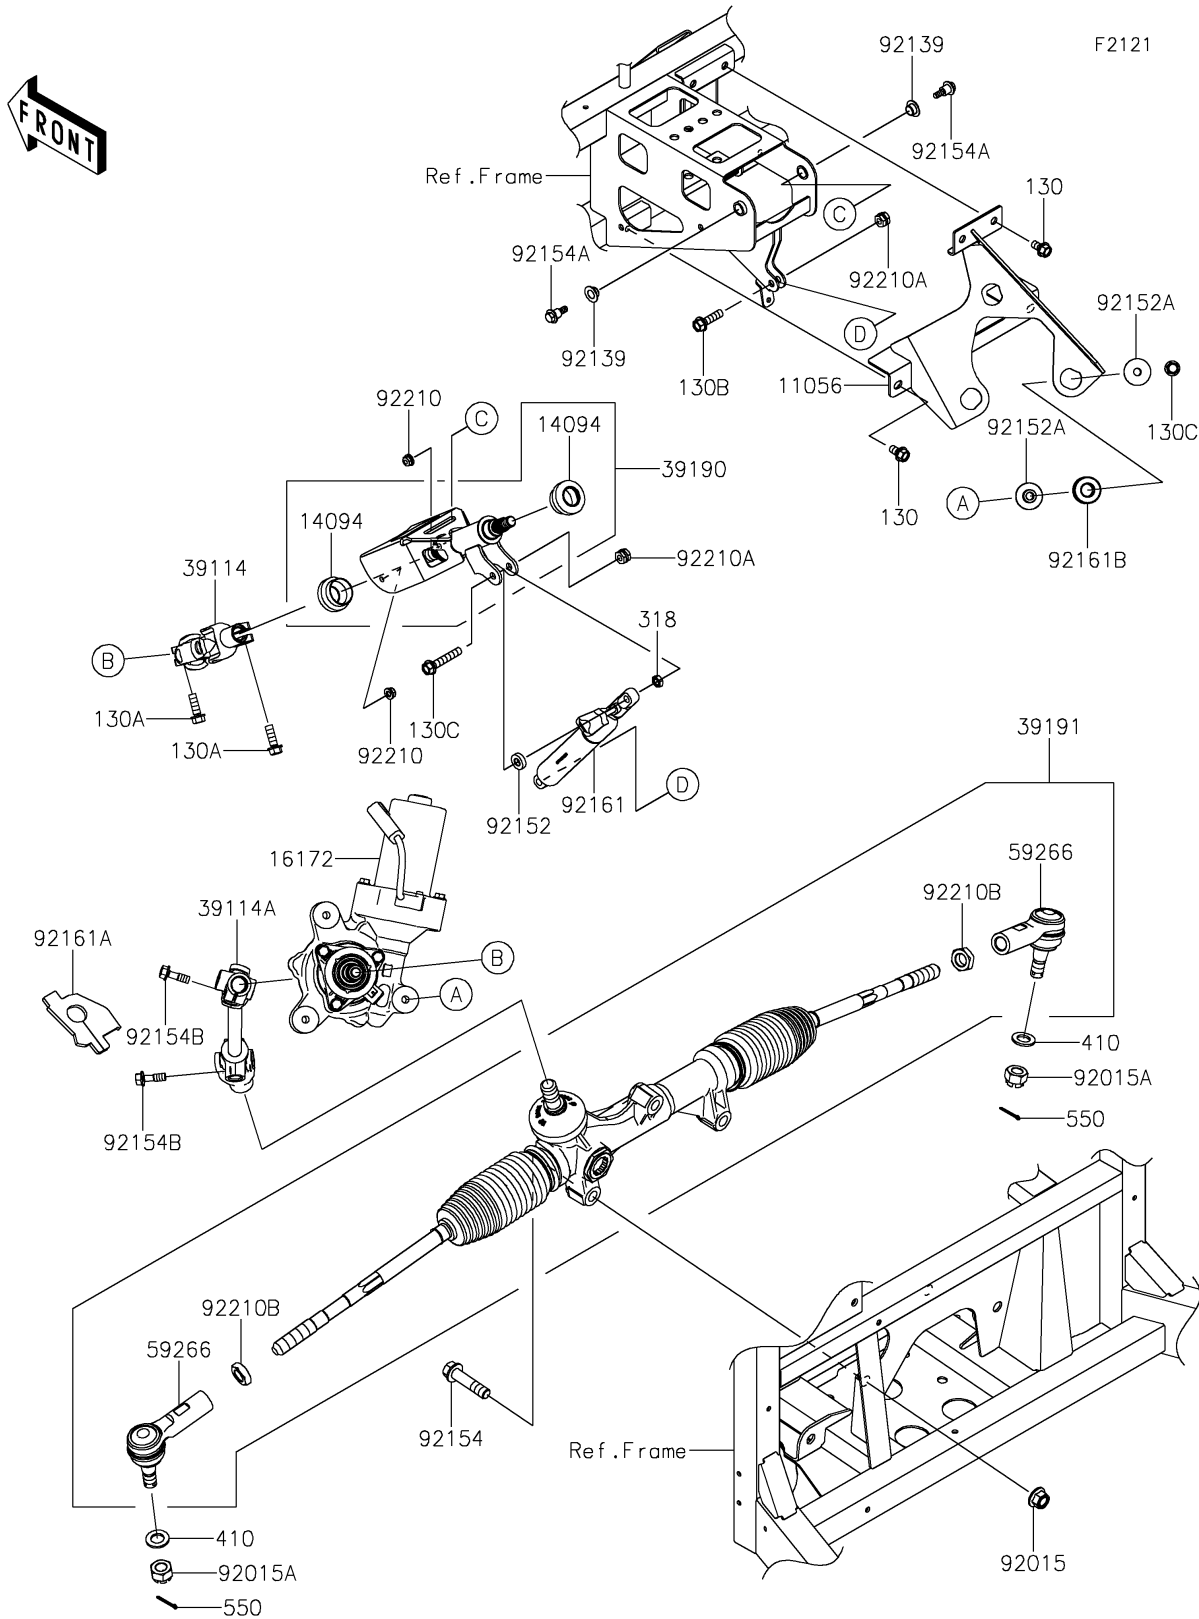

2025 Mule PRO-FXT

PARTS DIAGRAM

Steering Shaft

2025 Mule PRO-FXT

PARTS LIST

Steering Shaft

ITEM NAME	PART NUMBER	QUANTITY
BRACKET (Ref # 11056)	11056-2838	1
COVER,STEERING SHAFT (Ref # 14094)	14094-0322	2
ACTUATOR,EPS (Ref # 16172)	16172-0557	1
SHAFT-COMP-STRG (Ref # 39114)	39114-0019	1
SHAFT-COMP-STRG (Ref # 39114A)	39114-0045	1
SHAFT-ASSY-STEERING (Ref # 39190)	39190-0022	1
GEAR-ASSY-STEERING (Ref # 39191)	39191-0039	1
JOINT-BALL (Ref # 59266)	59266-0771	2
NUT,LOCK,FLANGED,12MM (Ref # 92015)	92015-1433	3
NUT,CASTLE,14MM (Ref # 92015A)	92015-1841	2
BUSHING (Ref # 92139)	92139-0230	2
COLLAR,8.2X18X5 (Ref # 92152)	92152-1848	1
COLLAR,8.5X30X10.6 (Ref # 92152A)	92152-2149	6
BOLT,FLANGED,12X50 (Ref # 92154)	92154-1008	3
BOLT,6X21.5 (Ref # 92154A)	92154-1320	2
BOLT (Ref # 92154B)	92154-4224	2
DAMPER,GAS SPRING (Ref # 92161)	92161-1825	1
DAMPER (Ref # 92161A)	92161-2492	1
DAMPER,ACTUATOR (Ref # 92161B)	92161-7517	3
NUT,LOCK,FLANGED,6MM (Ref # 92210)	92210-0303	2
NUT,HARD LOCK,8MM (Ref # 92210A)	92210-0934	2
NUT (Ref # 92210B)	92210-1933	2
BOLT-FLANGED,8X14 (Ref # 130)	130BA0814	4
BOLT-FLANGED,8X25 (Ref # 130A)	130BA0825	2
BOLT-FLANGED,8X30 (Ref # 130B)	130CA0830	1
BOLT-FLANGED,8X45 (Ref # 130C)	130CA0845	4
NUT-HEX-SMALL,8MM (Ref # 318)	318BA0800	1
WASHER-PLAIN-SMALL,14MM (Ref # 410)	410AA1400	2
PIN-COTTER,3.0X25 (Ref # 550)	550AA3025	2