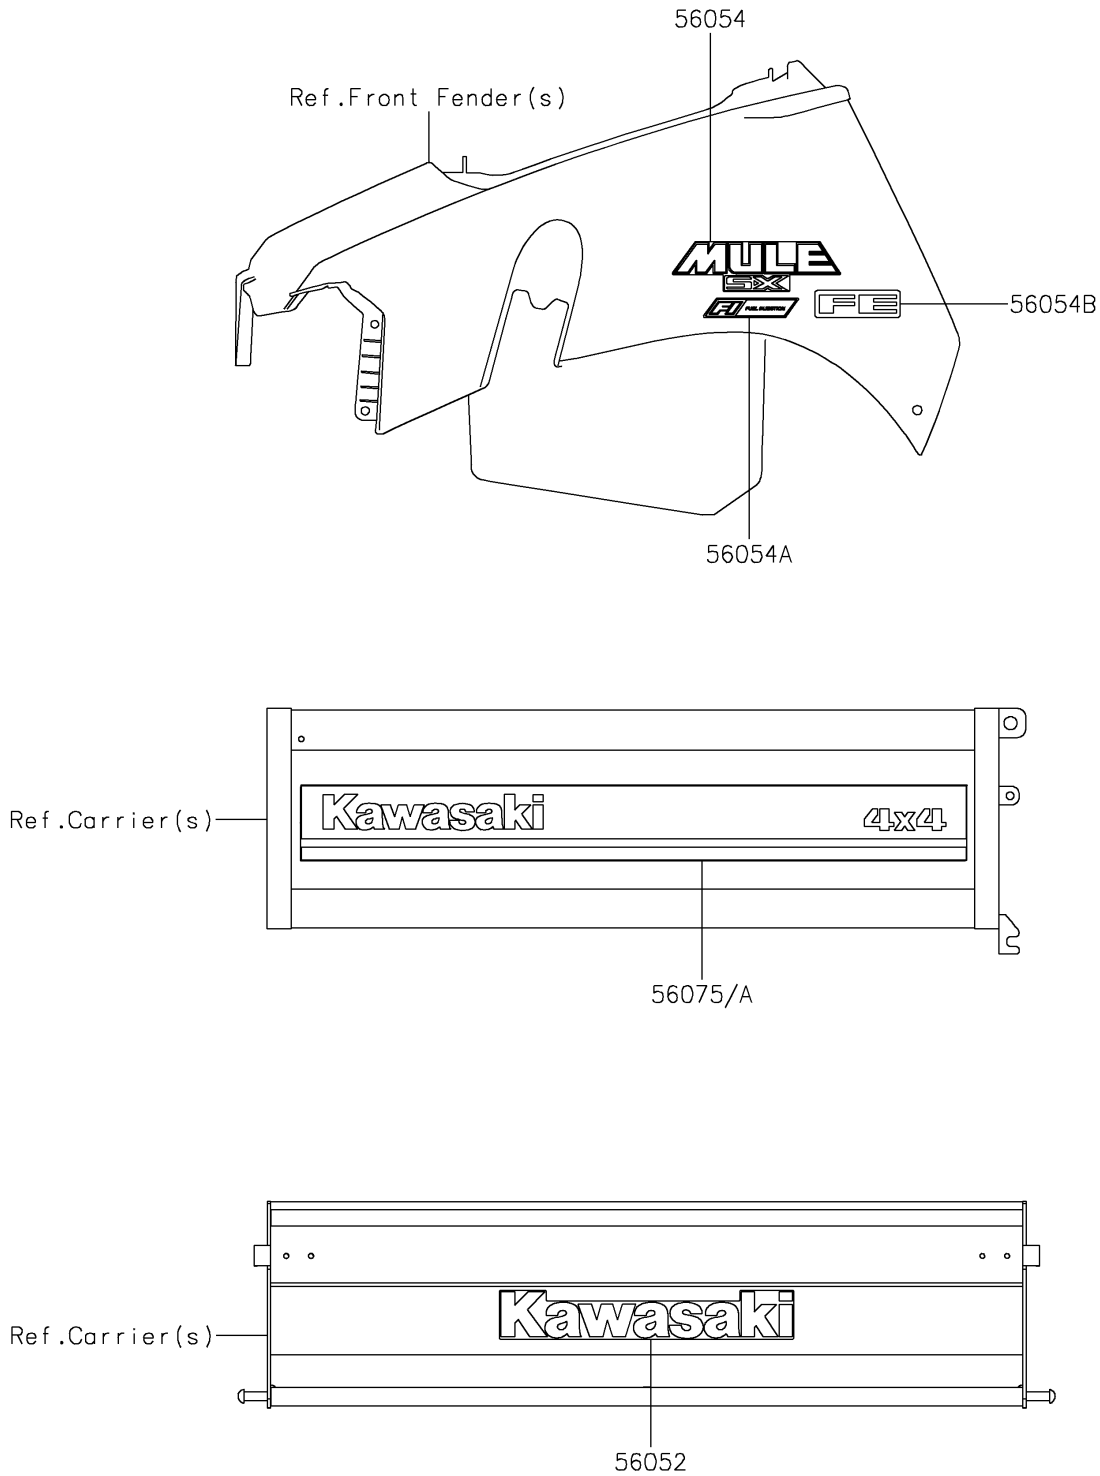

2024 MULE SX™ 4x4 FE

PARTS DIAGRAM

Decals

F2861

2024 MULE SX™ 4x4 FE

PARTS LIST

Decals

ITEM NAME

PART NUMBER

QUANTITY
