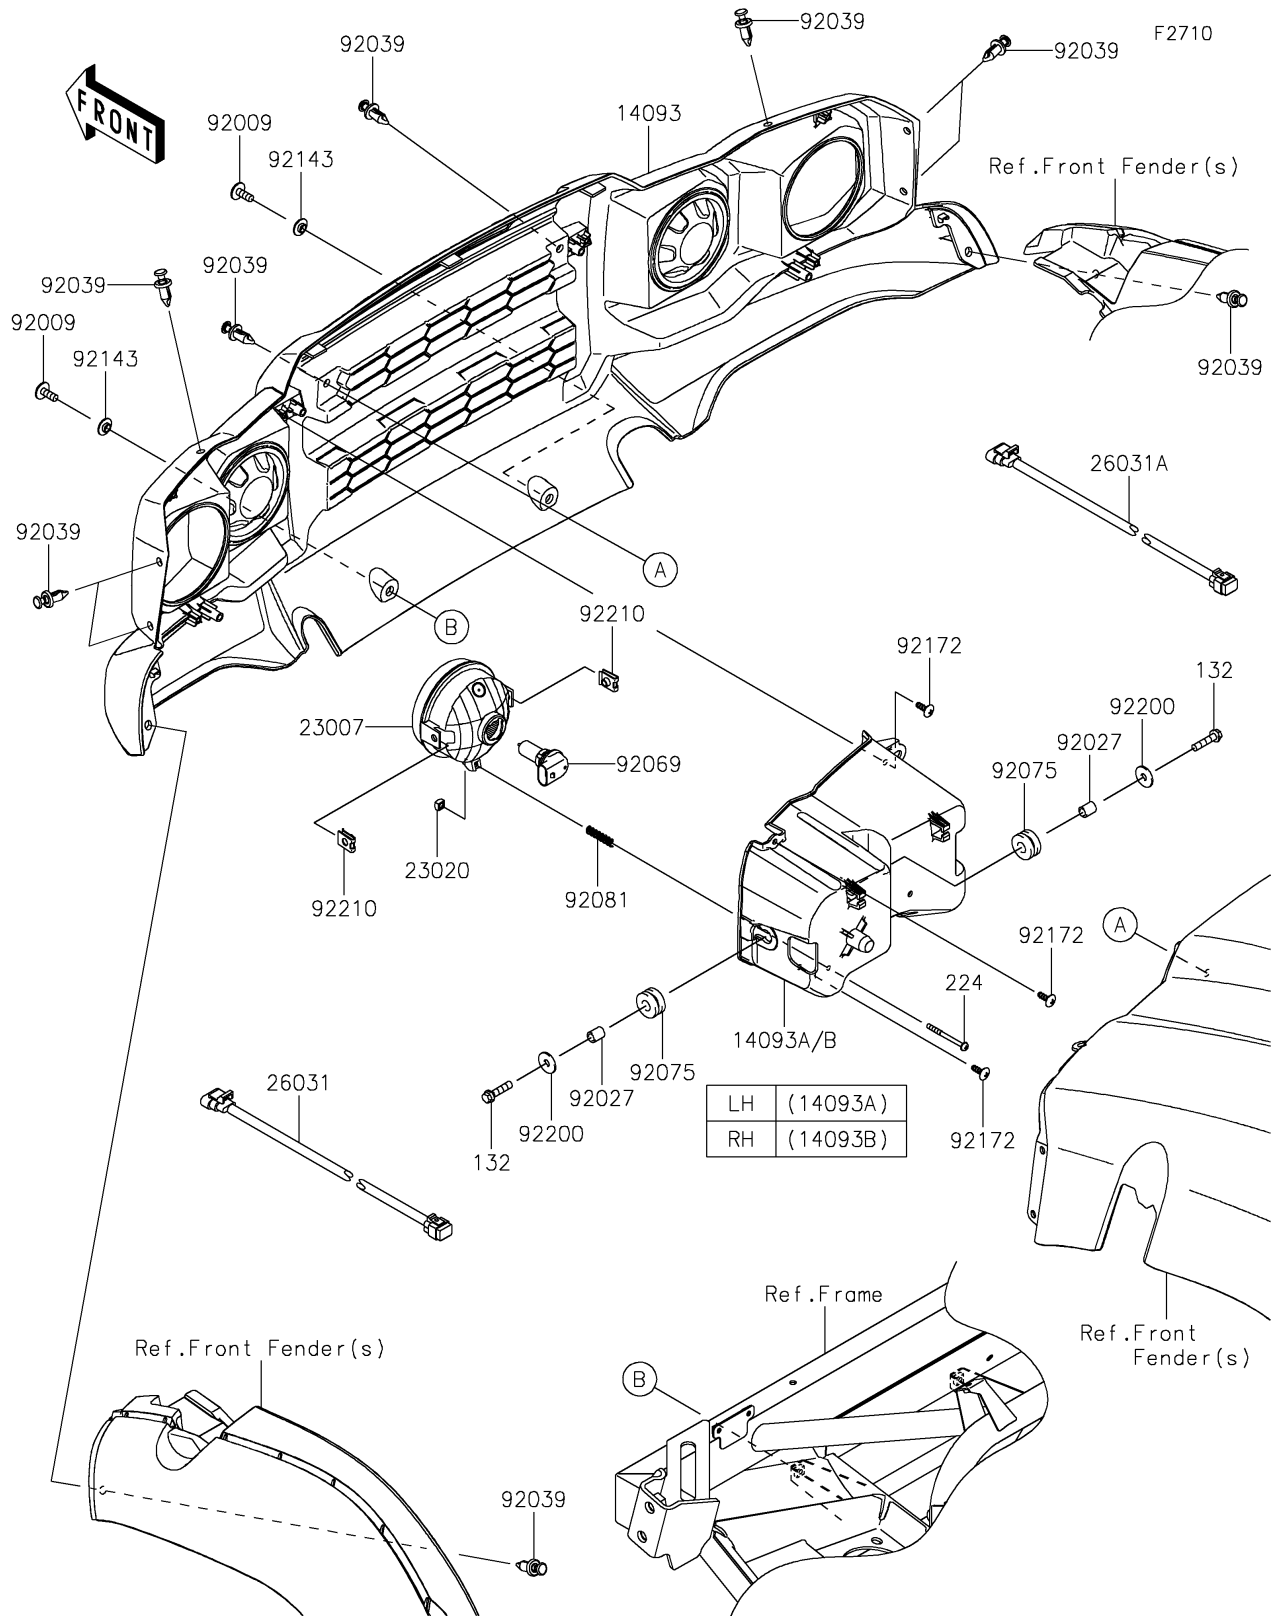

2025 MULE SX™ 4x4 FE

PARTS DIAGRAM

Headlight(s)

2025 MULE SX™ 4x4 FE

Kawasaki

Let the Good Times Roll®

PARTS LIST

Headlight(s)

ITEM NAME

PART NUMBER

QUANTITY
