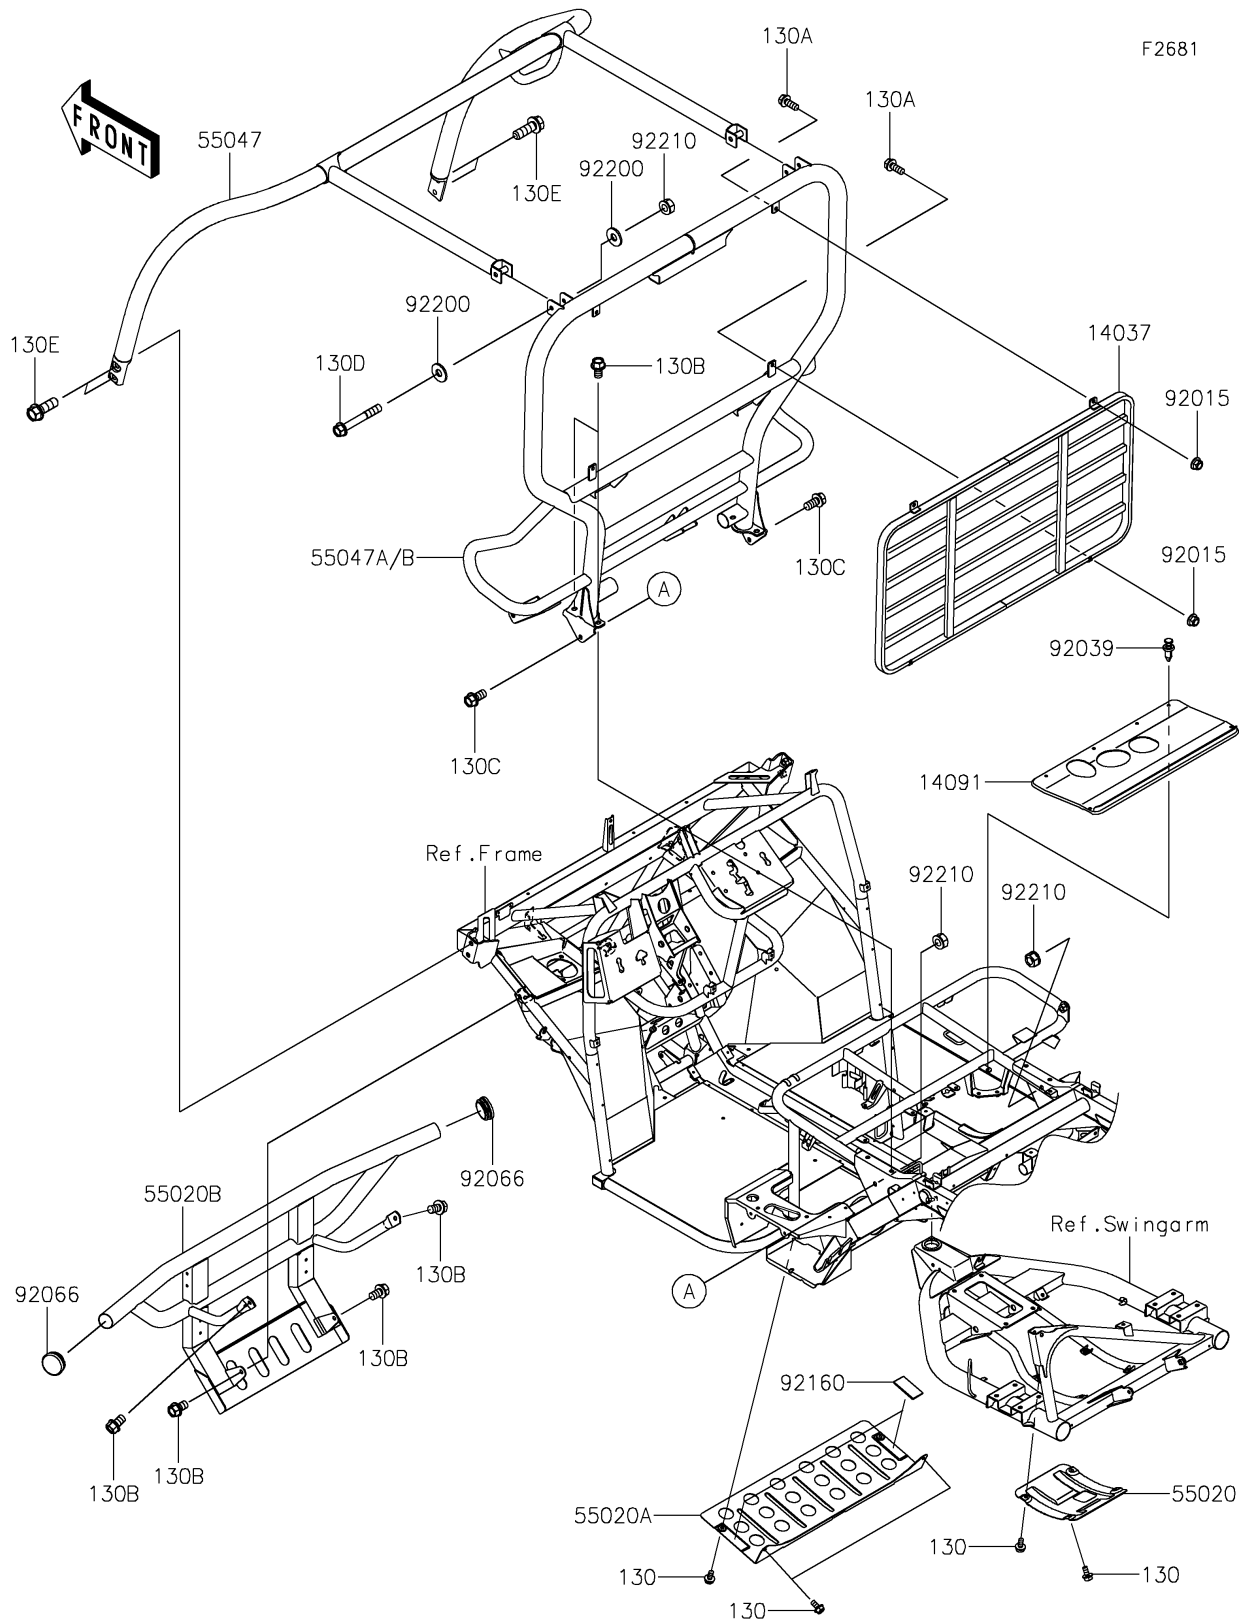

2025 MULE SX™ 4x4 FE

PARTS DIAGRAM

Guards/Cab Frame

2025 MULE SX™ 4x4 FE

PARTS LIST

Guards/Cab Frame

ITEM NAME

PART NUMBER

QUANTITY
