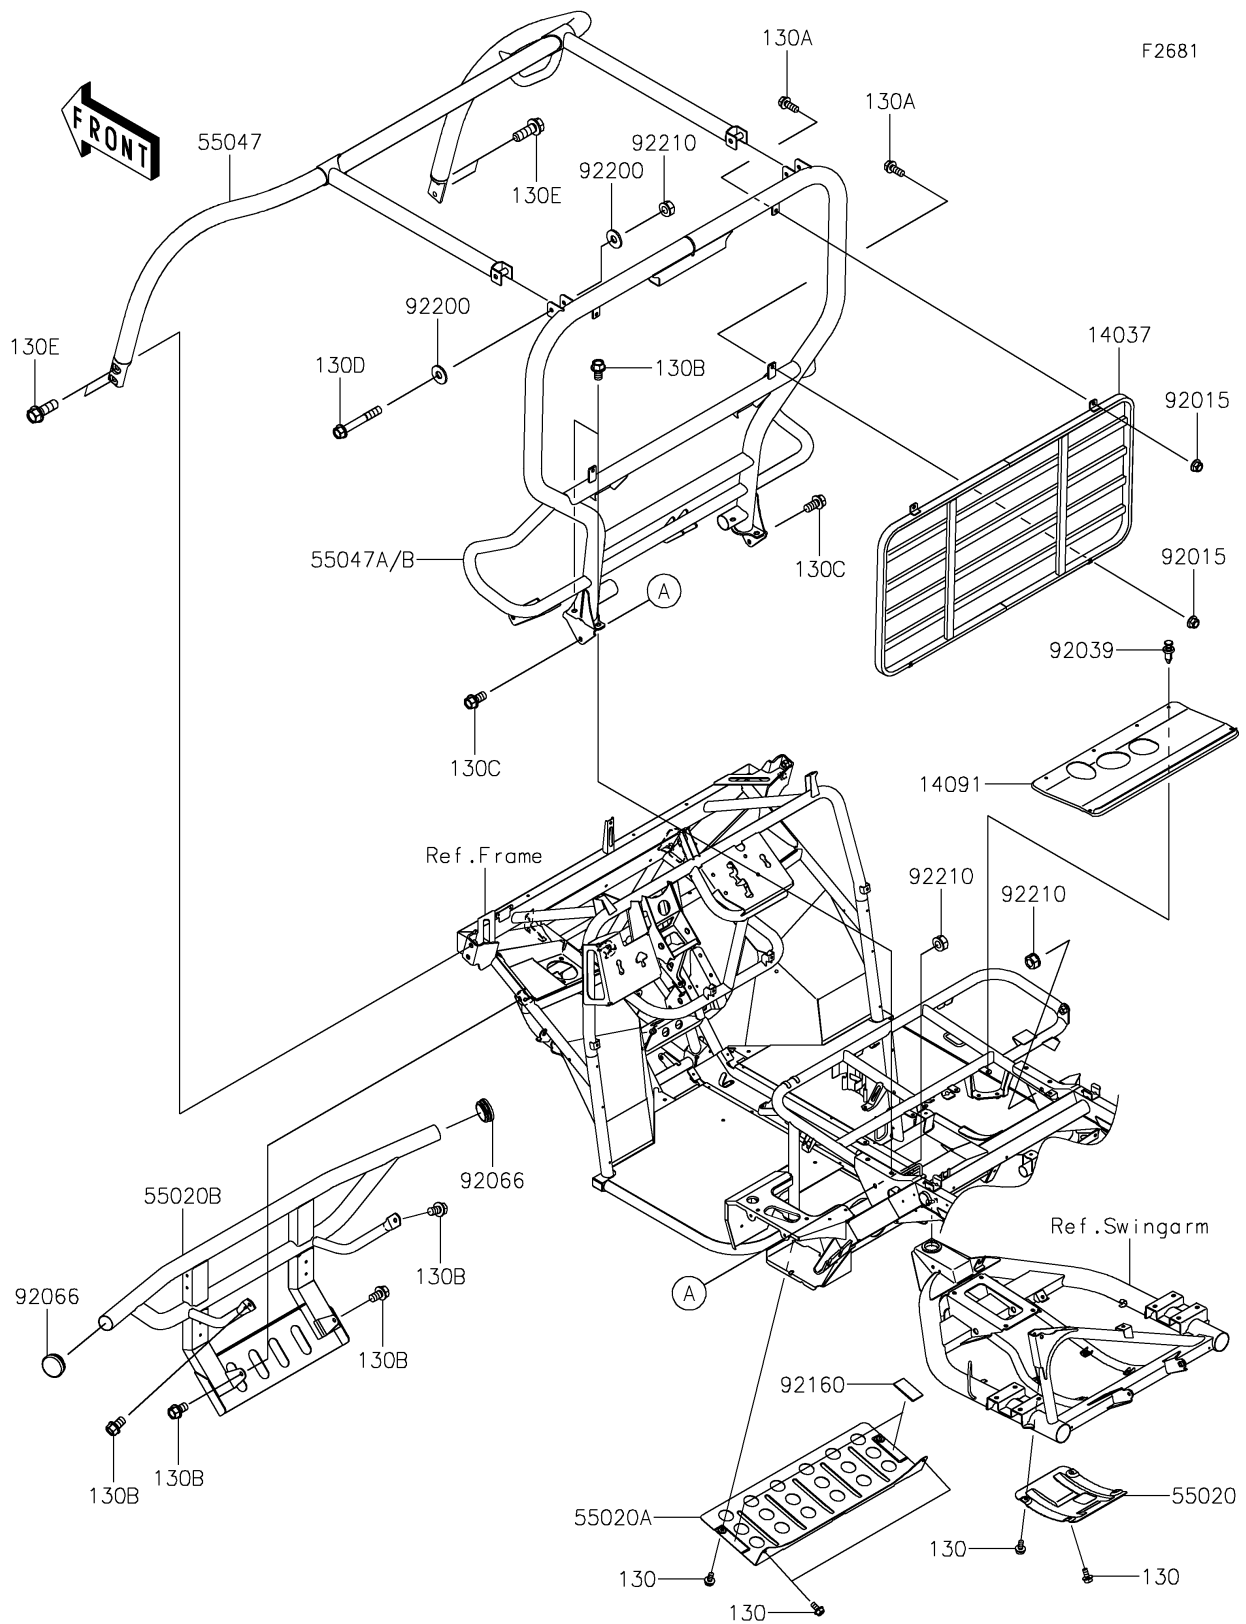

2025 MULE SX™ 4x4 FE

PARTS DIAGRAM

Guards/Cab Frame

2025 MULE SX™ 4x4 FE

PARTS LIST

Guards/Cab Frame

Kawasaki

Let the Good Times Roll®

ITEM NAME

PART NUMBER

QUANTITY
