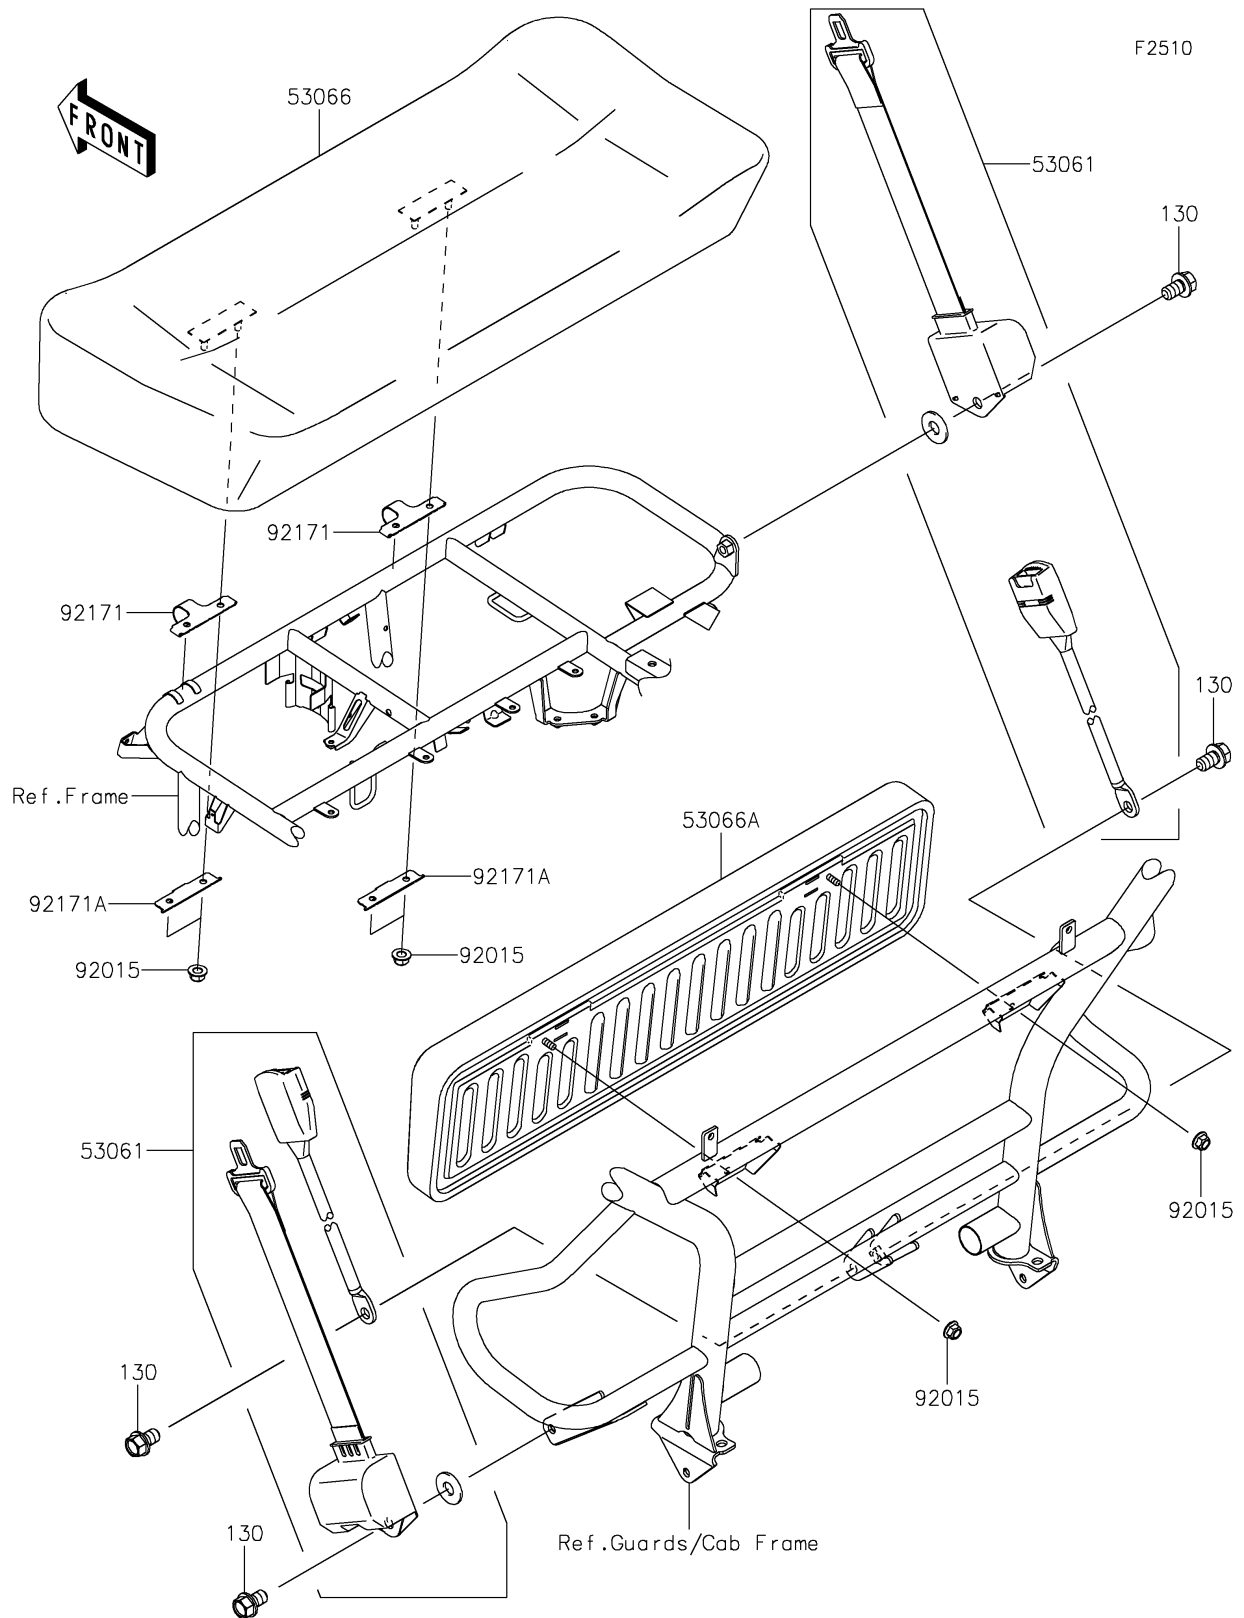

2024 MULE SX™ 4x4 FE

PARTS DIAGRAM

Seat

2024 MULE SX™ 4x4 FE

PARTS LIST

Seat

ITEM NAME

PART NUMBER

QUANTITY
