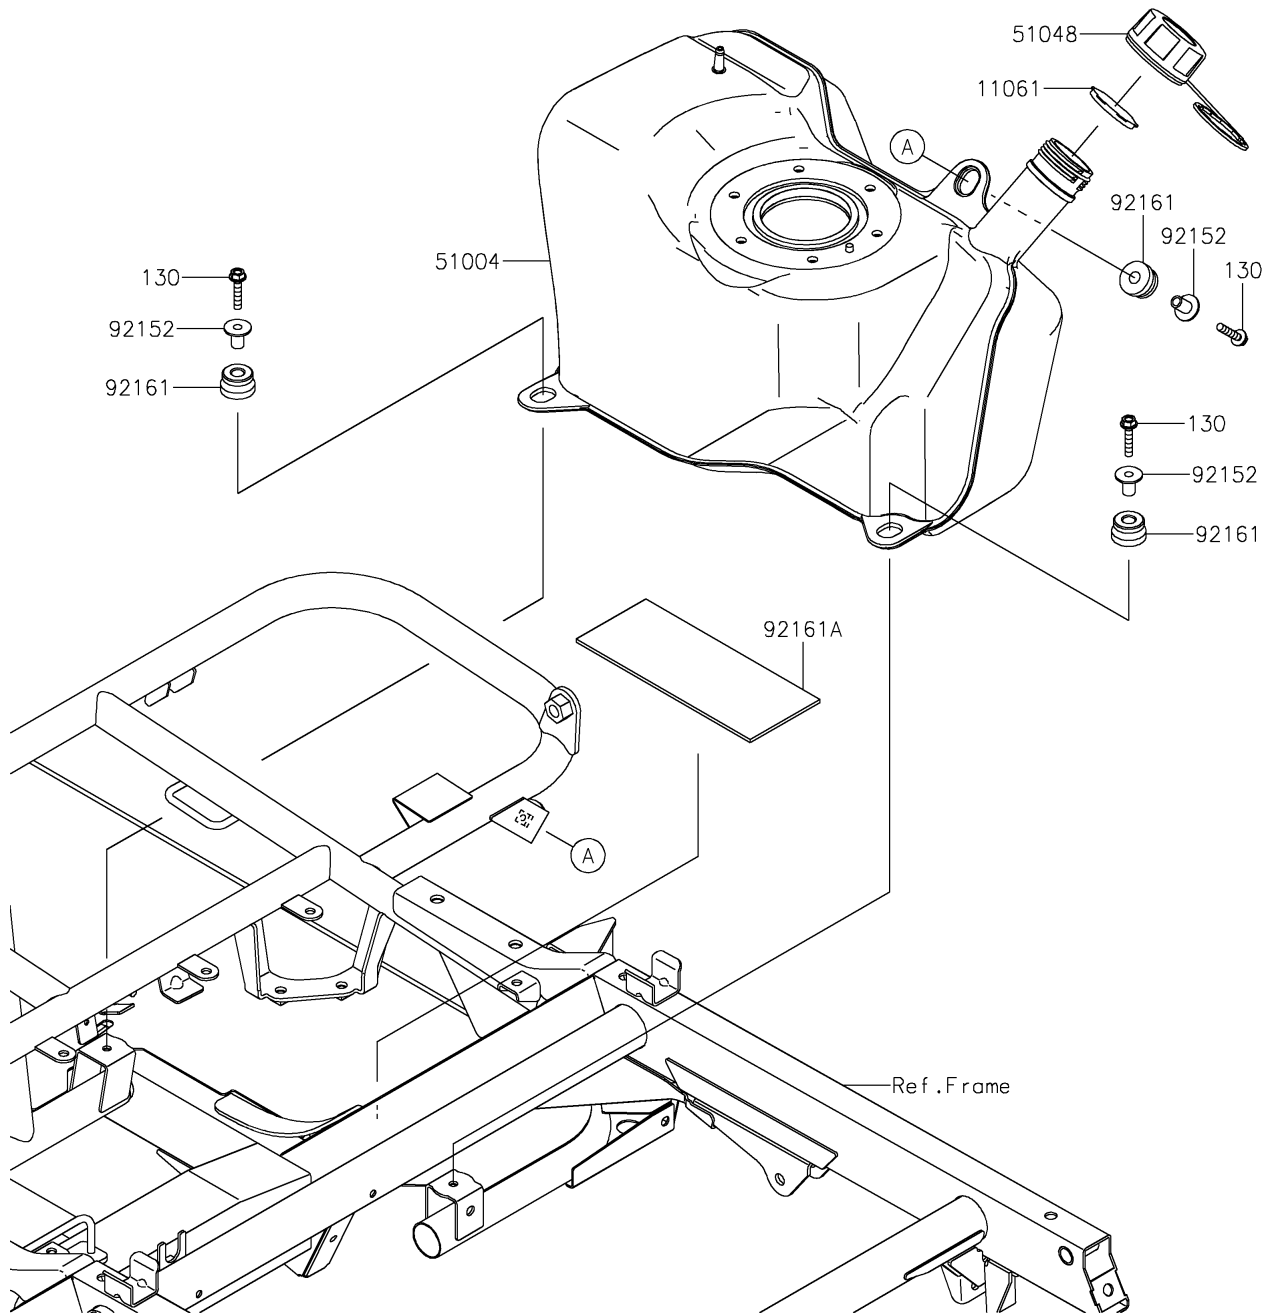

2025 MULE SX™ 4x4 FE

PARTS DIAGRAM

Fuel Tank

F2410

2025 MULE SX™ 4x4 FE

PARTS LIST

Fuel Tank

ITEM NAME

PART NUMBER

QUANTITY
