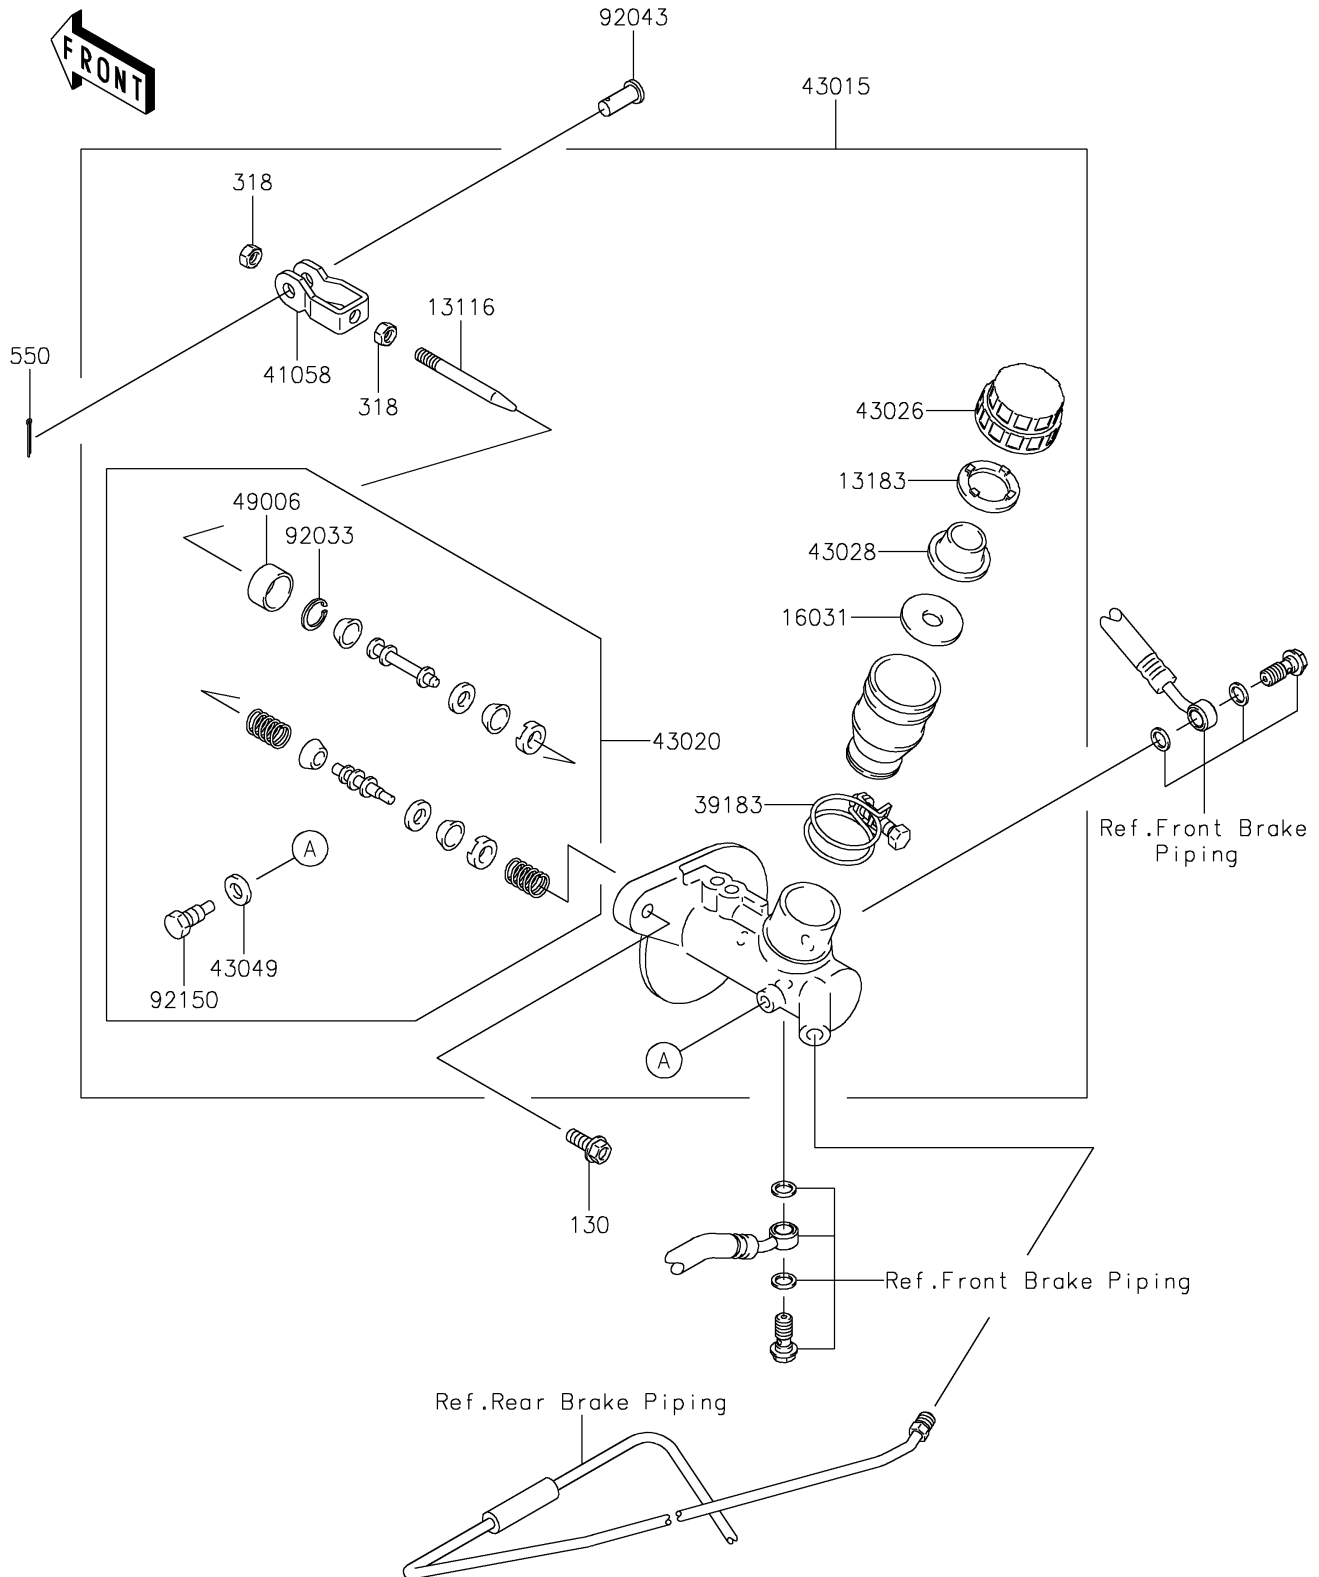

2025 MULE SX™ 4x4 FE

PARTS DIAGRAM

Master Cylinder

F2261

2025 MULE SX™ 4x4 FE

PARTS LIST

Master Cylinder

ITEM NAME

PART NUMBER

QUANTITY
