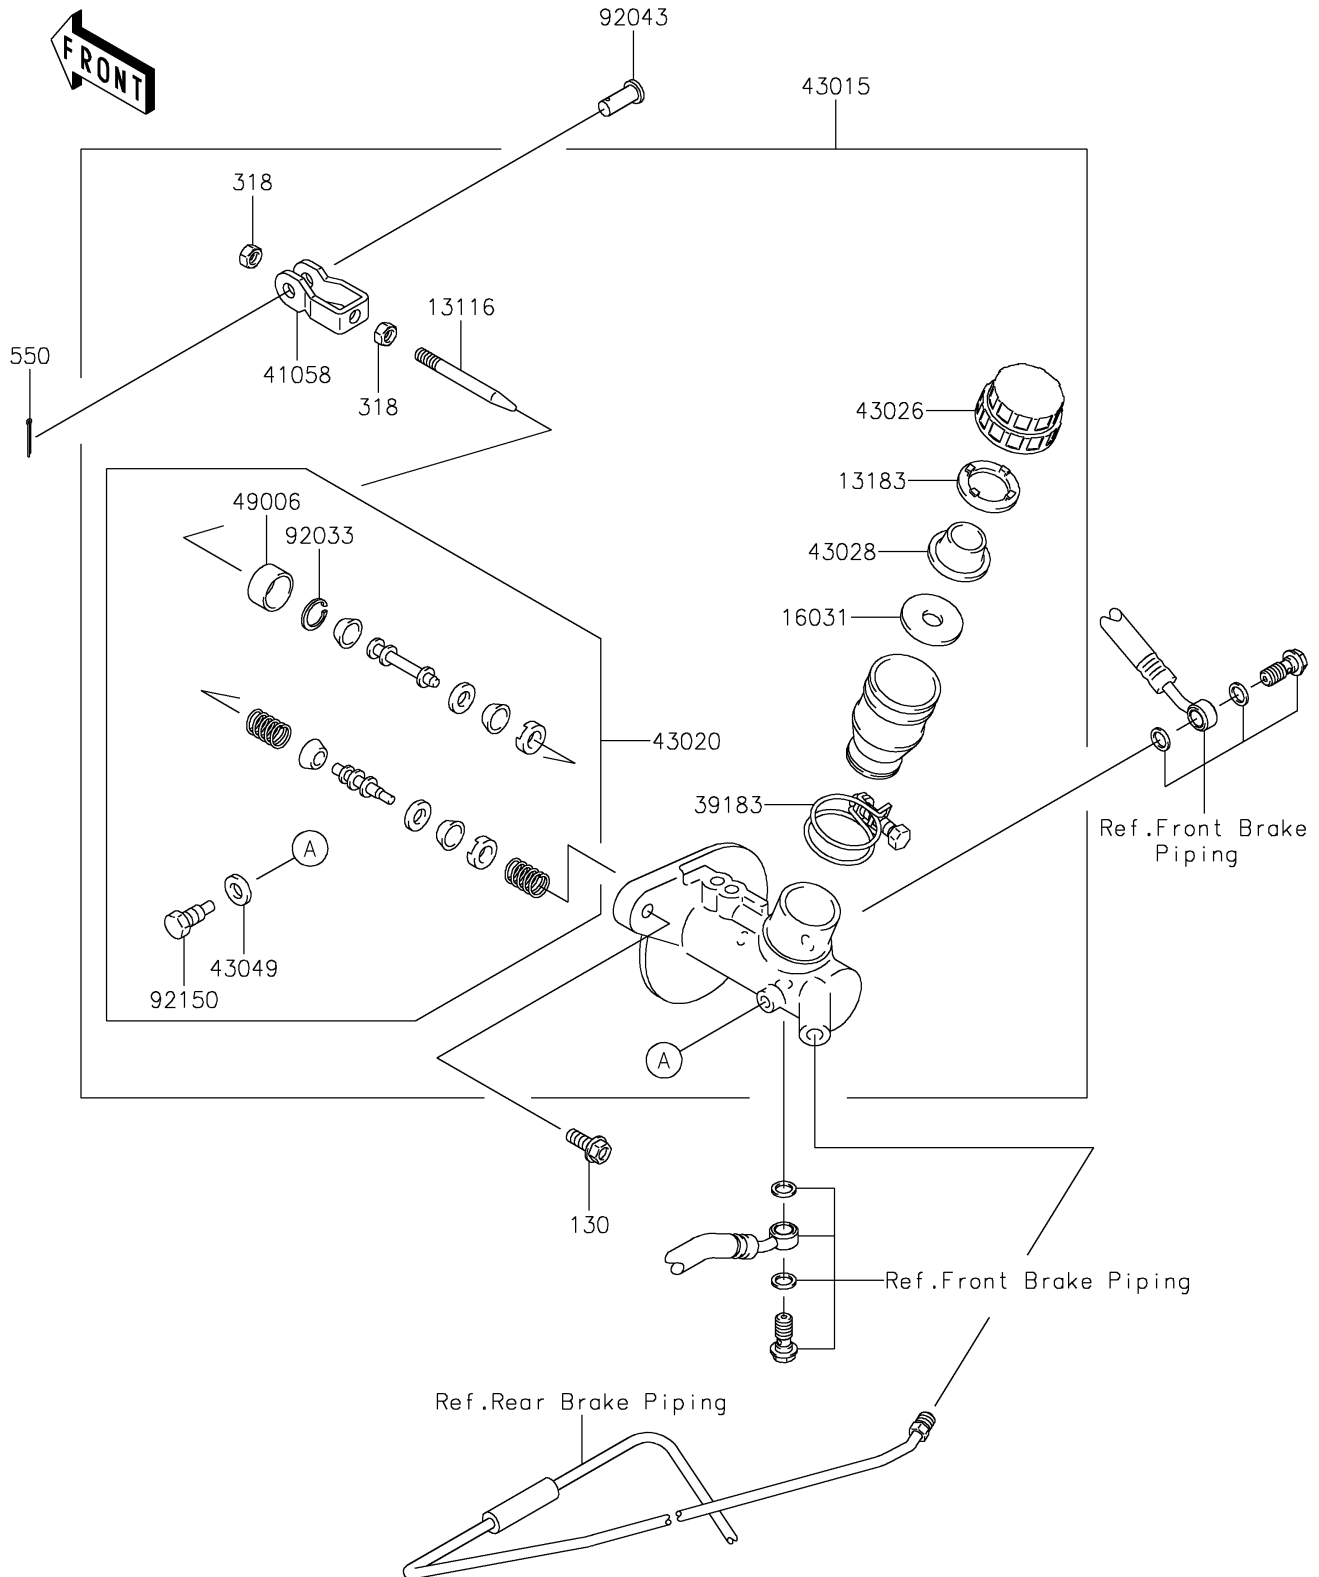

2024 MULE SX™ 4x4 FE

PARTS DIAGRAM

Master Cylinder

F2261

2024 MULE SX™ 4x4 FE

PARTS LIST

Master Cylinder

ITEM NAME

PART NUMBER

QUANTITY
