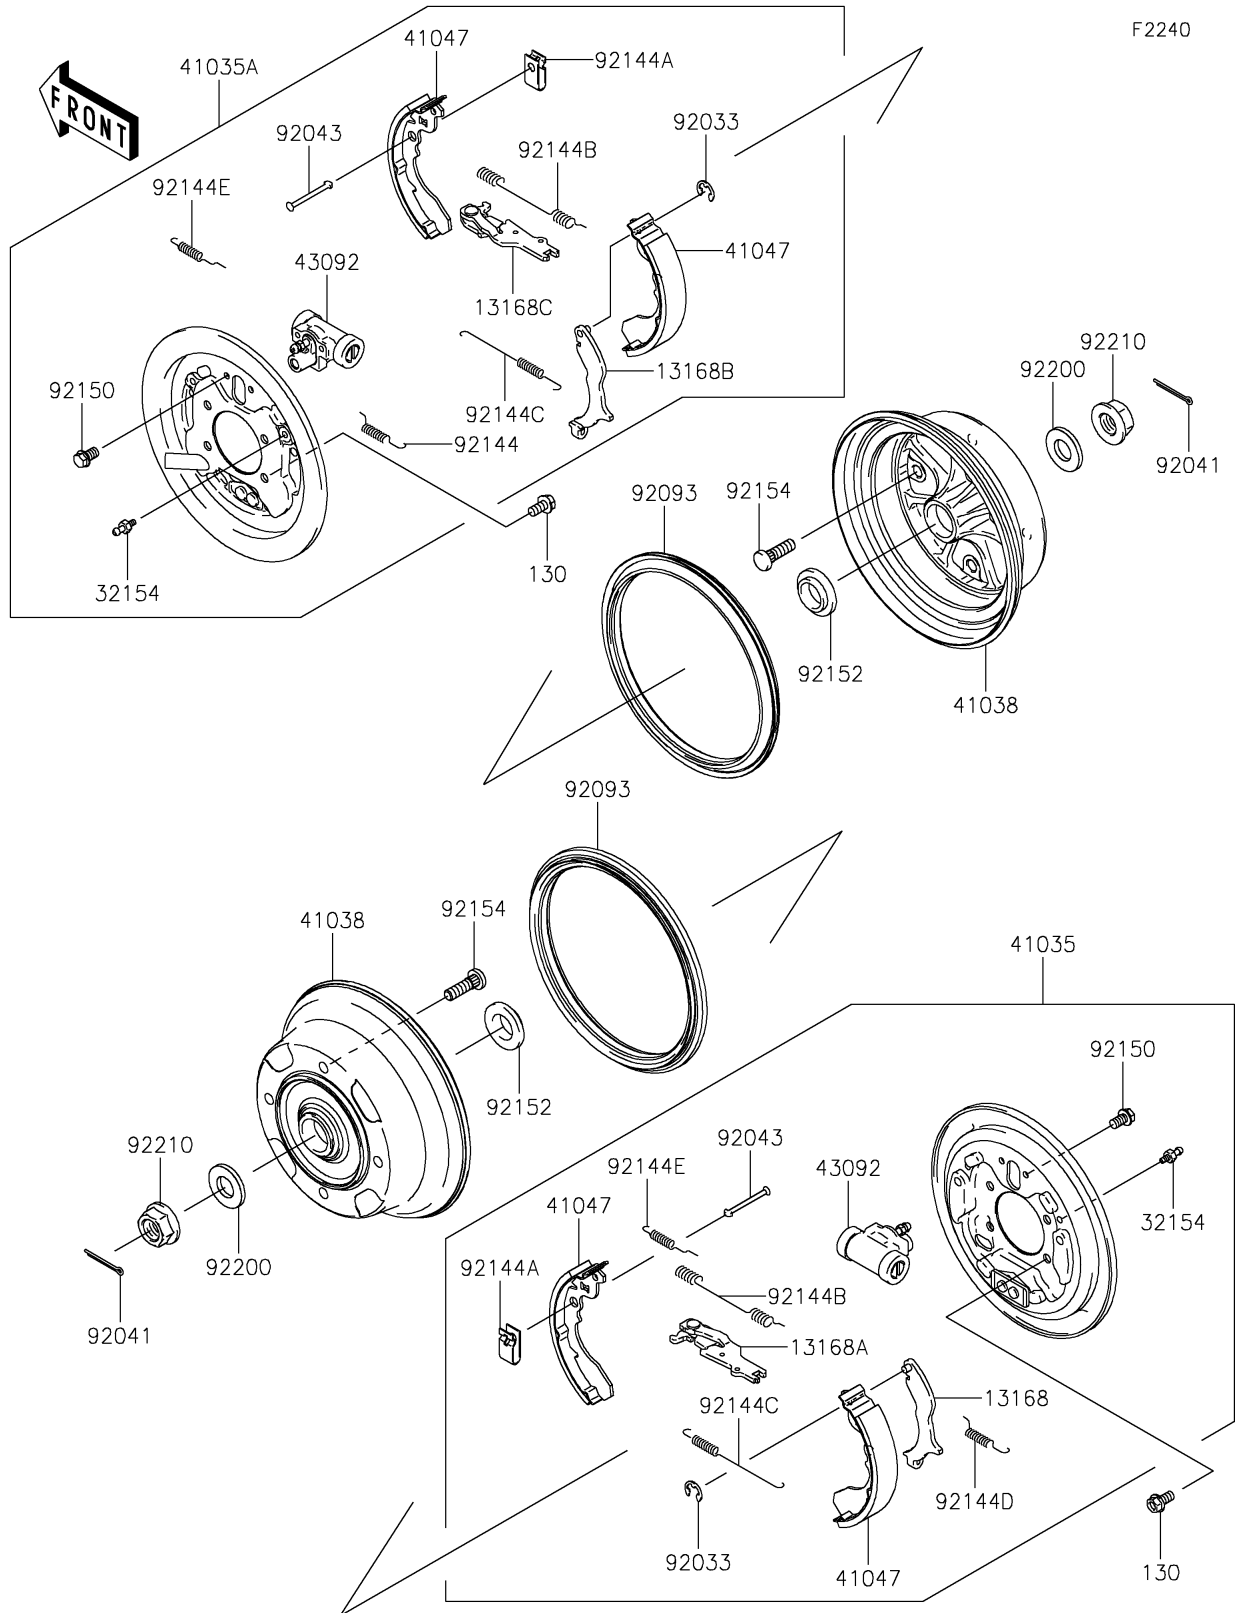

2025 MULE SX™ 4x4 FE

PARTS DIAGRAM

Rear Hubs/Brakes

2025 MULE SX™ 4x4 FE

PARTS LIST

Rear Hubs/Brakes

ITEM NAME

PART NUMBER

QUANTITY
