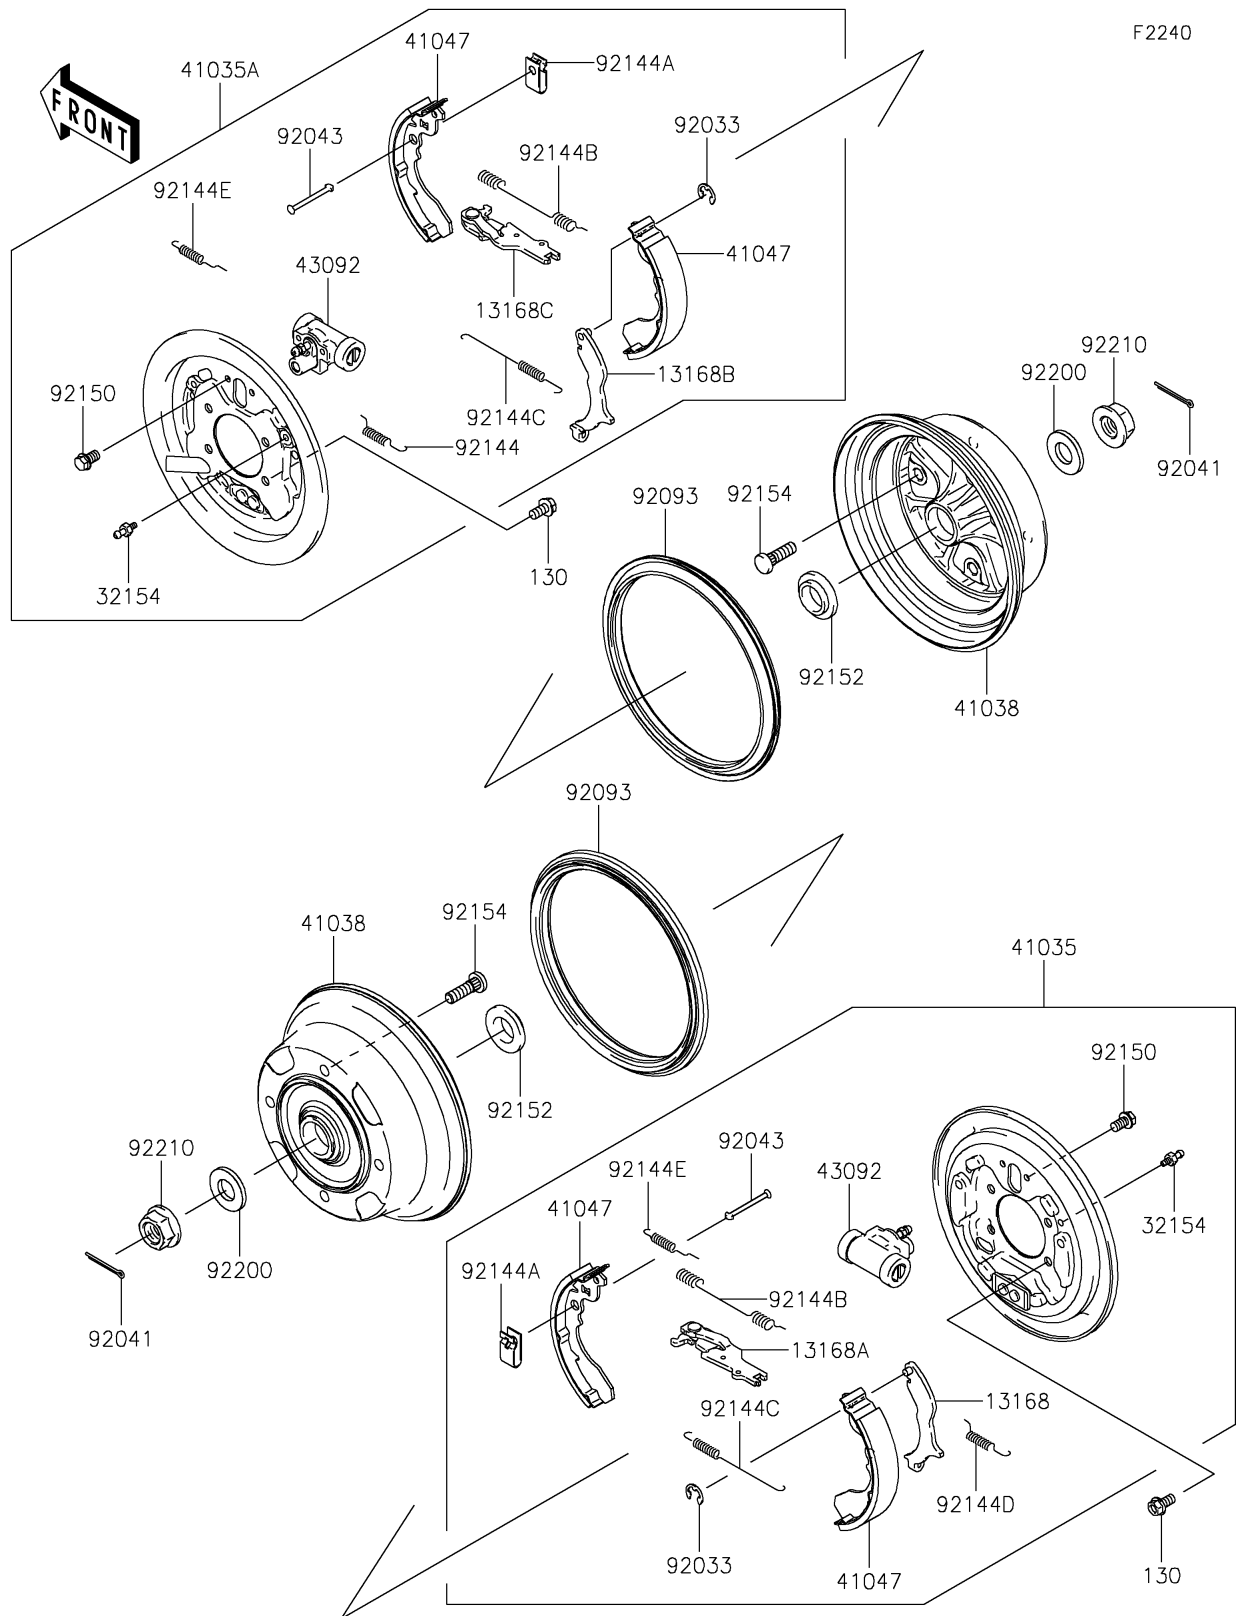

2025 MULE SX™ 4x4 FE

PARTS DIAGRAM

Rear Hubs/Brakes

2025 MULE SX™ 4x4 FE

PARTS LIST

Rear Hubs/Brakes

ITEM NAME

PART NUMBER

QUANTITY
