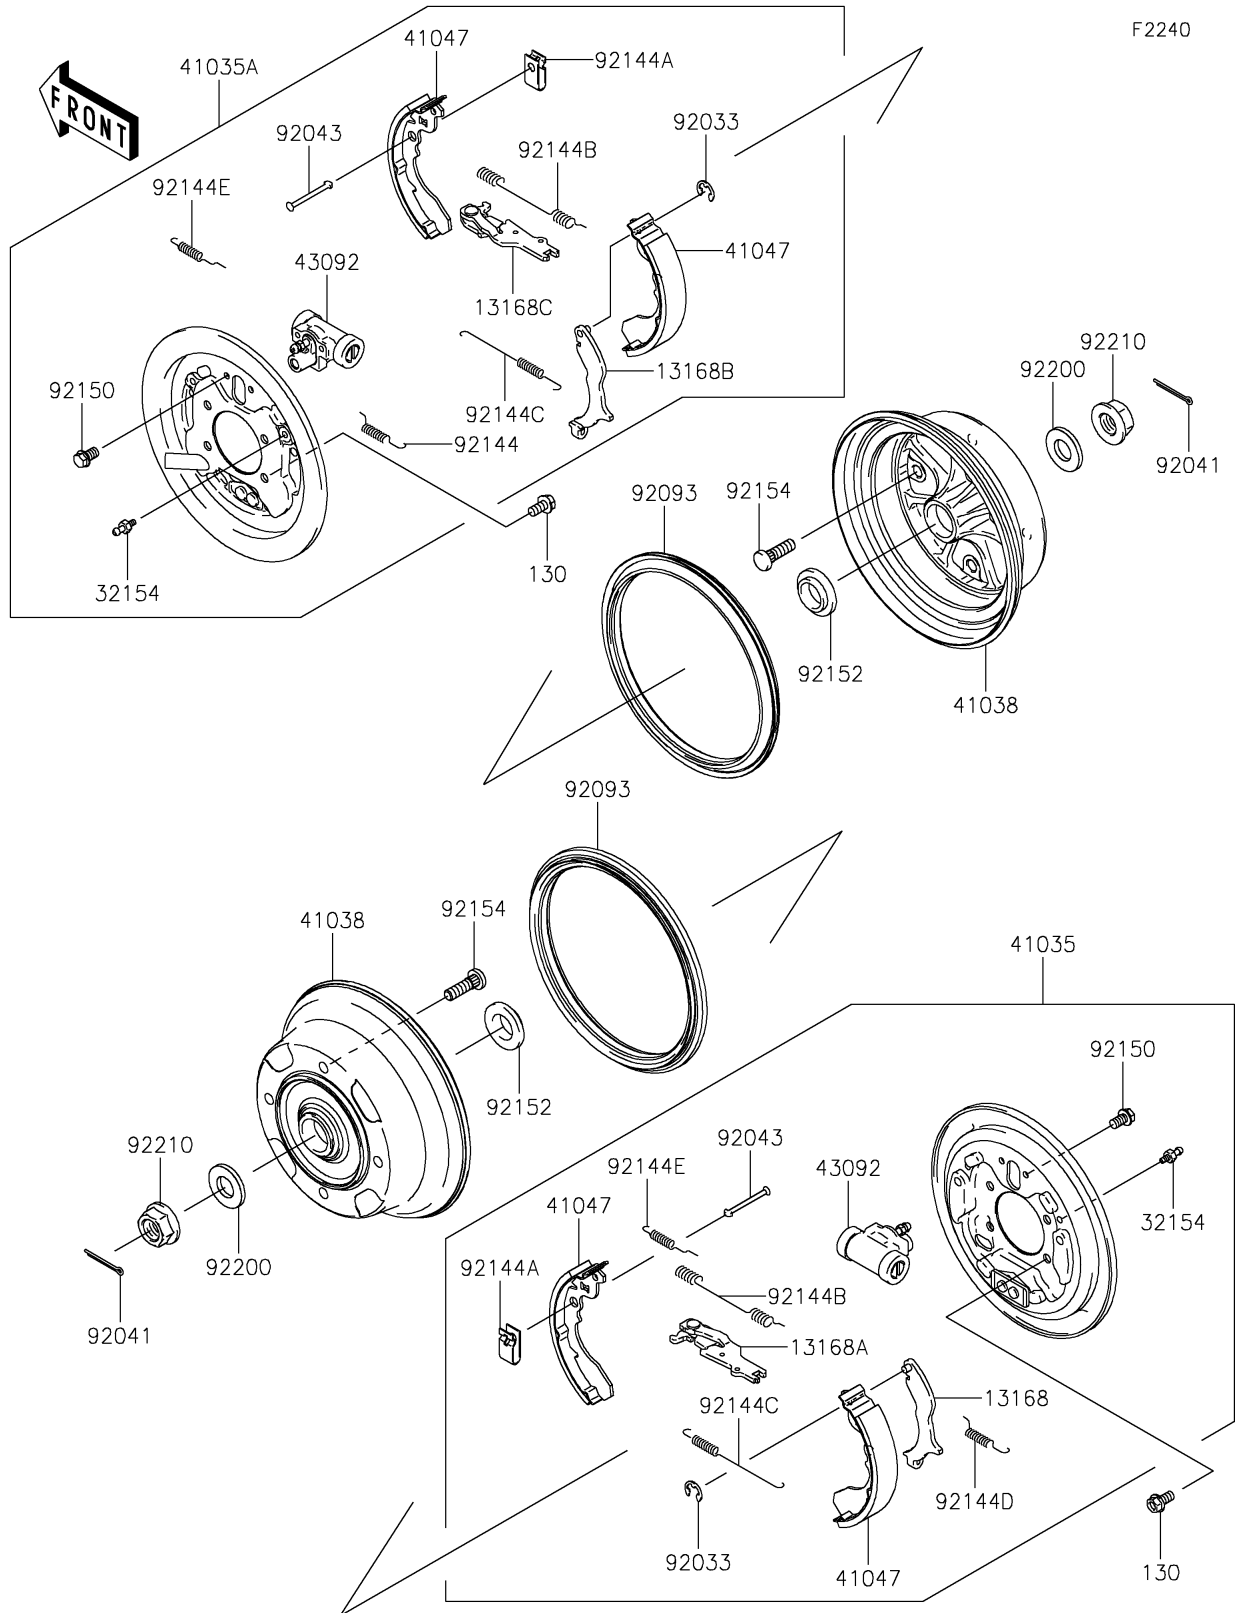

2024 MULE SX™ 4x4 FE

PARTS DIAGRAM

Rear Hubs/Brakes

2024 MULE SX™ 4x4 FE

PARTS LIST

Rear Hubs/Brakes

ITEM NAME

PART NUMBER

QUANTITY
