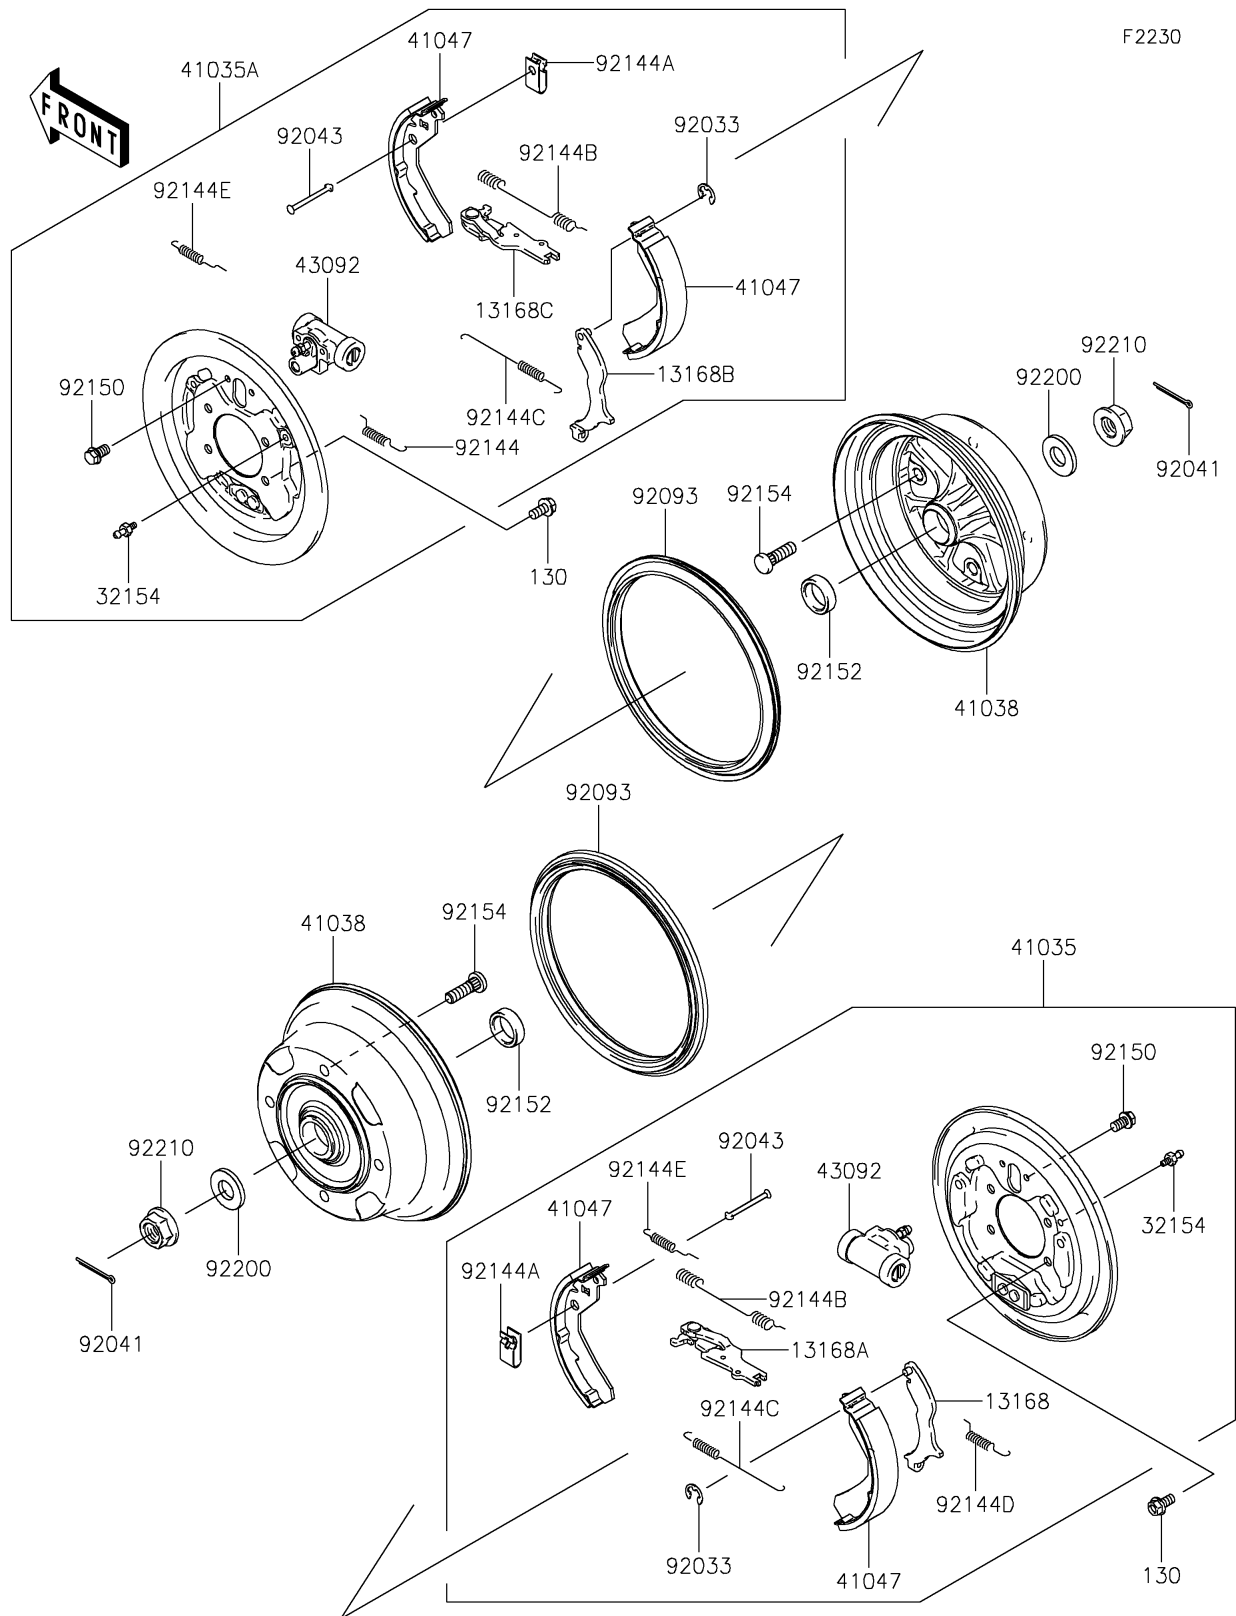

2024 MULE SX™ 4x4 FE

PARTS DIAGRAM

Front Hubs/Brakes

2024 MULE SX™ 4x4 FE

PARTS LIST

Front Hubs/Brakes

ITEM NAME

PART NUMBER

QUANTITY
