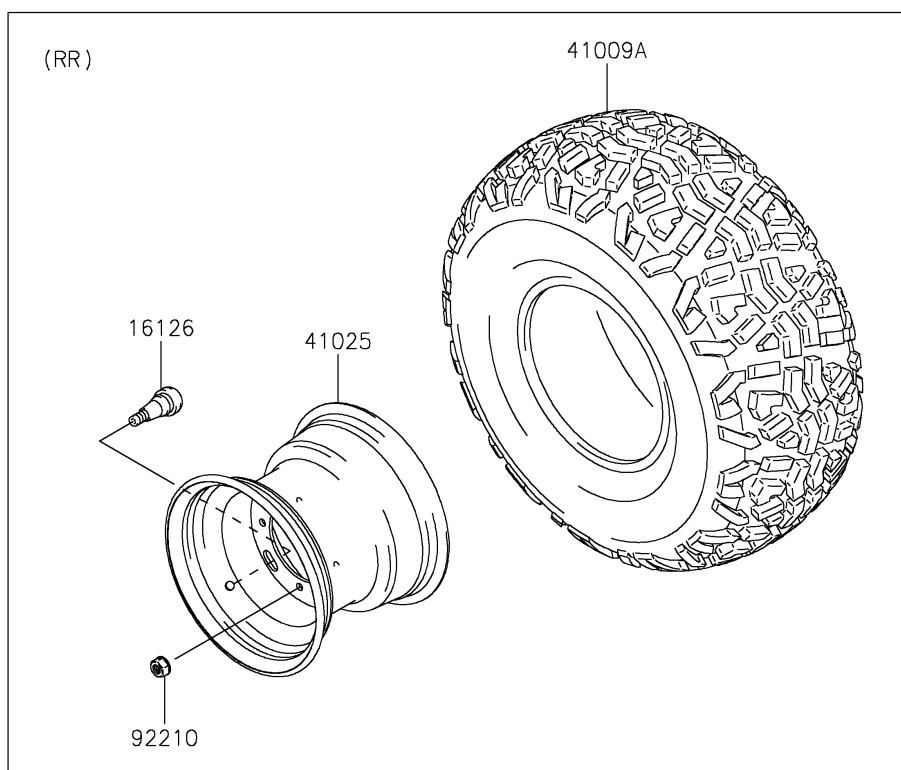

2025 MULE SX™ 4x4 FE

PARTS DIAGRAM

Wheels/Tires

F2210

2025 MULE SX™ 4x4 FE

PARTS LIST

Wheels/Tires

Kawasaki

Let the Good Times Roll®

ITEM NAME

PART NUMBER

QUANTITY
