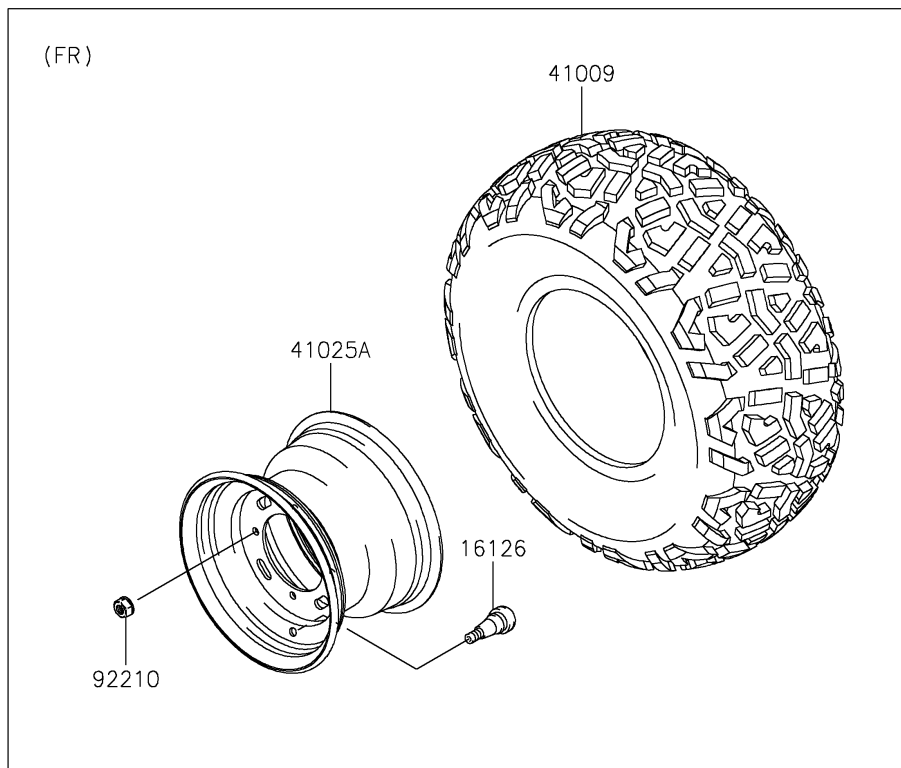

2025 MULE SX™ 4x4 FE

PARTS DIAGRAM

Wheels/Tires

F2210

2025 MULE SX™ 4x4 FE

PARTS LIST

Wheels/Tires

ITEM NAME

PART NUMBER

QUANTITY
