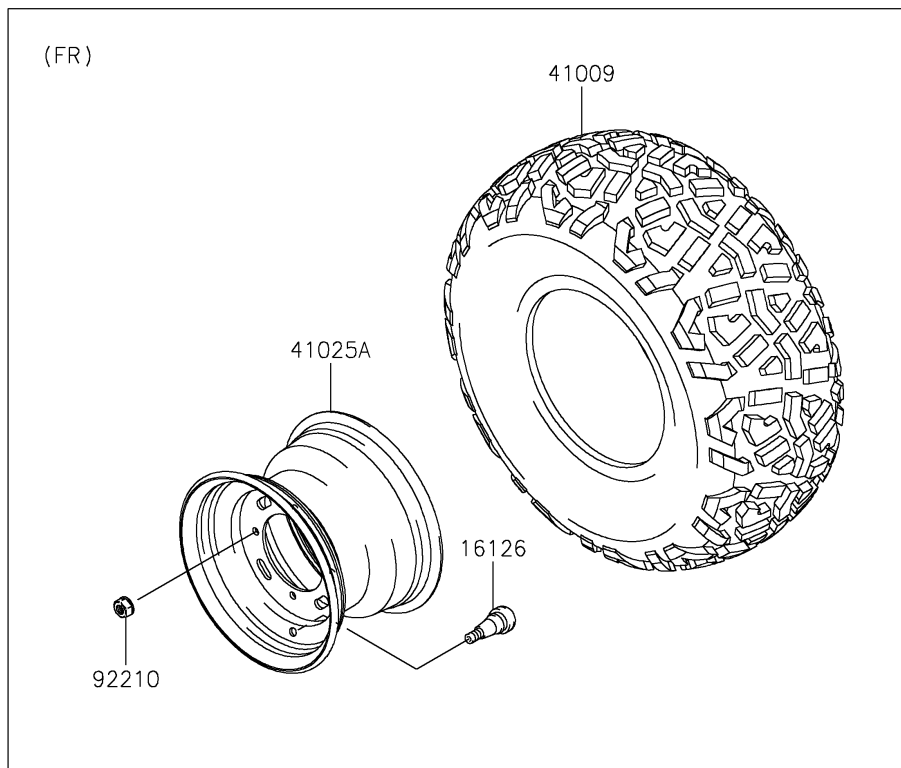

2025 MULE SX™ 4x4 FE

PARTS DIAGRAM

Wheels/Tires

F2210

2025 MULE SX™ 4x4 FE

PARTS LIST

Wheels/Tires

Kawasaki

Let the Good Times Roll®

ITEM NAME

PART NUMBER

QUANTITY
