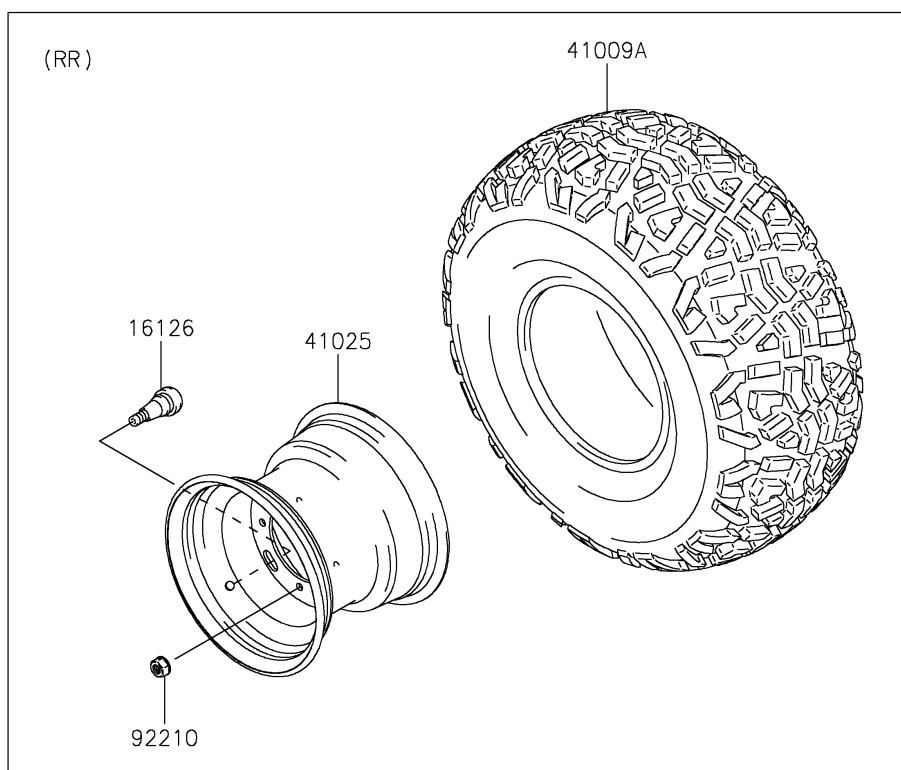

2025 MULE SX™ 4x4 FE

PARTS DIAGRAM

Wheels/Tires

F2210

2025 MULE SX™ 4x4 FE

PARTS LIST

Wheels/Tires

ITEM NAME

PART NUMBER

QUANTITY
