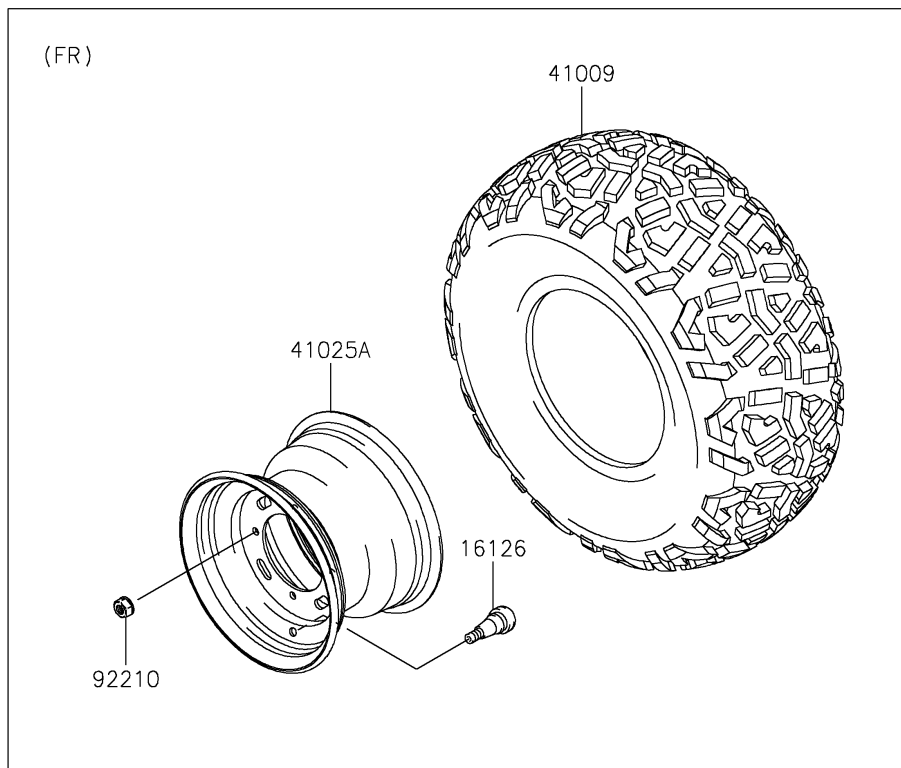

2024 MULE SX™ 4x4 FE

PARTS DIAGRAM

Wheels/Tires

F2210

2024 MULE SX™ 4x4 FE

PARTS LIST

Wheels/Tires

ITEM NAME

PART NUMBER

QUANTITY
