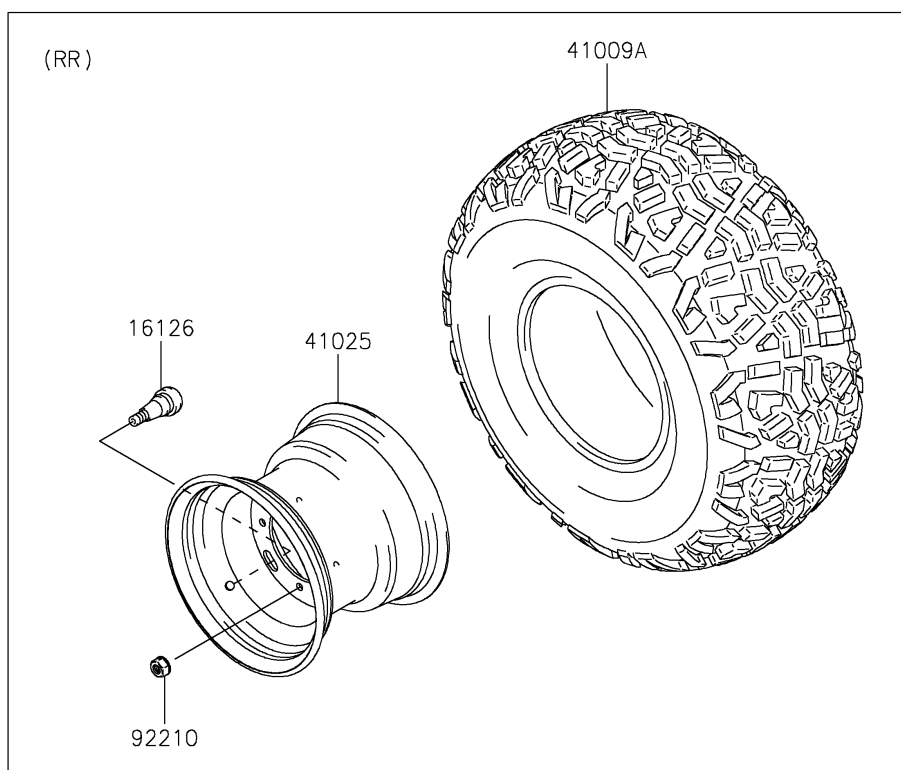

2024 MULE SX™ 4x4 FE

PARTS DIAGRAM

Wheels/Tires

F2210

2024 MULE SX™ 4x4 FE

PARTS LIST

Wheels/Tires

ITEM NAME

PART NUMBER

QUANTITY
