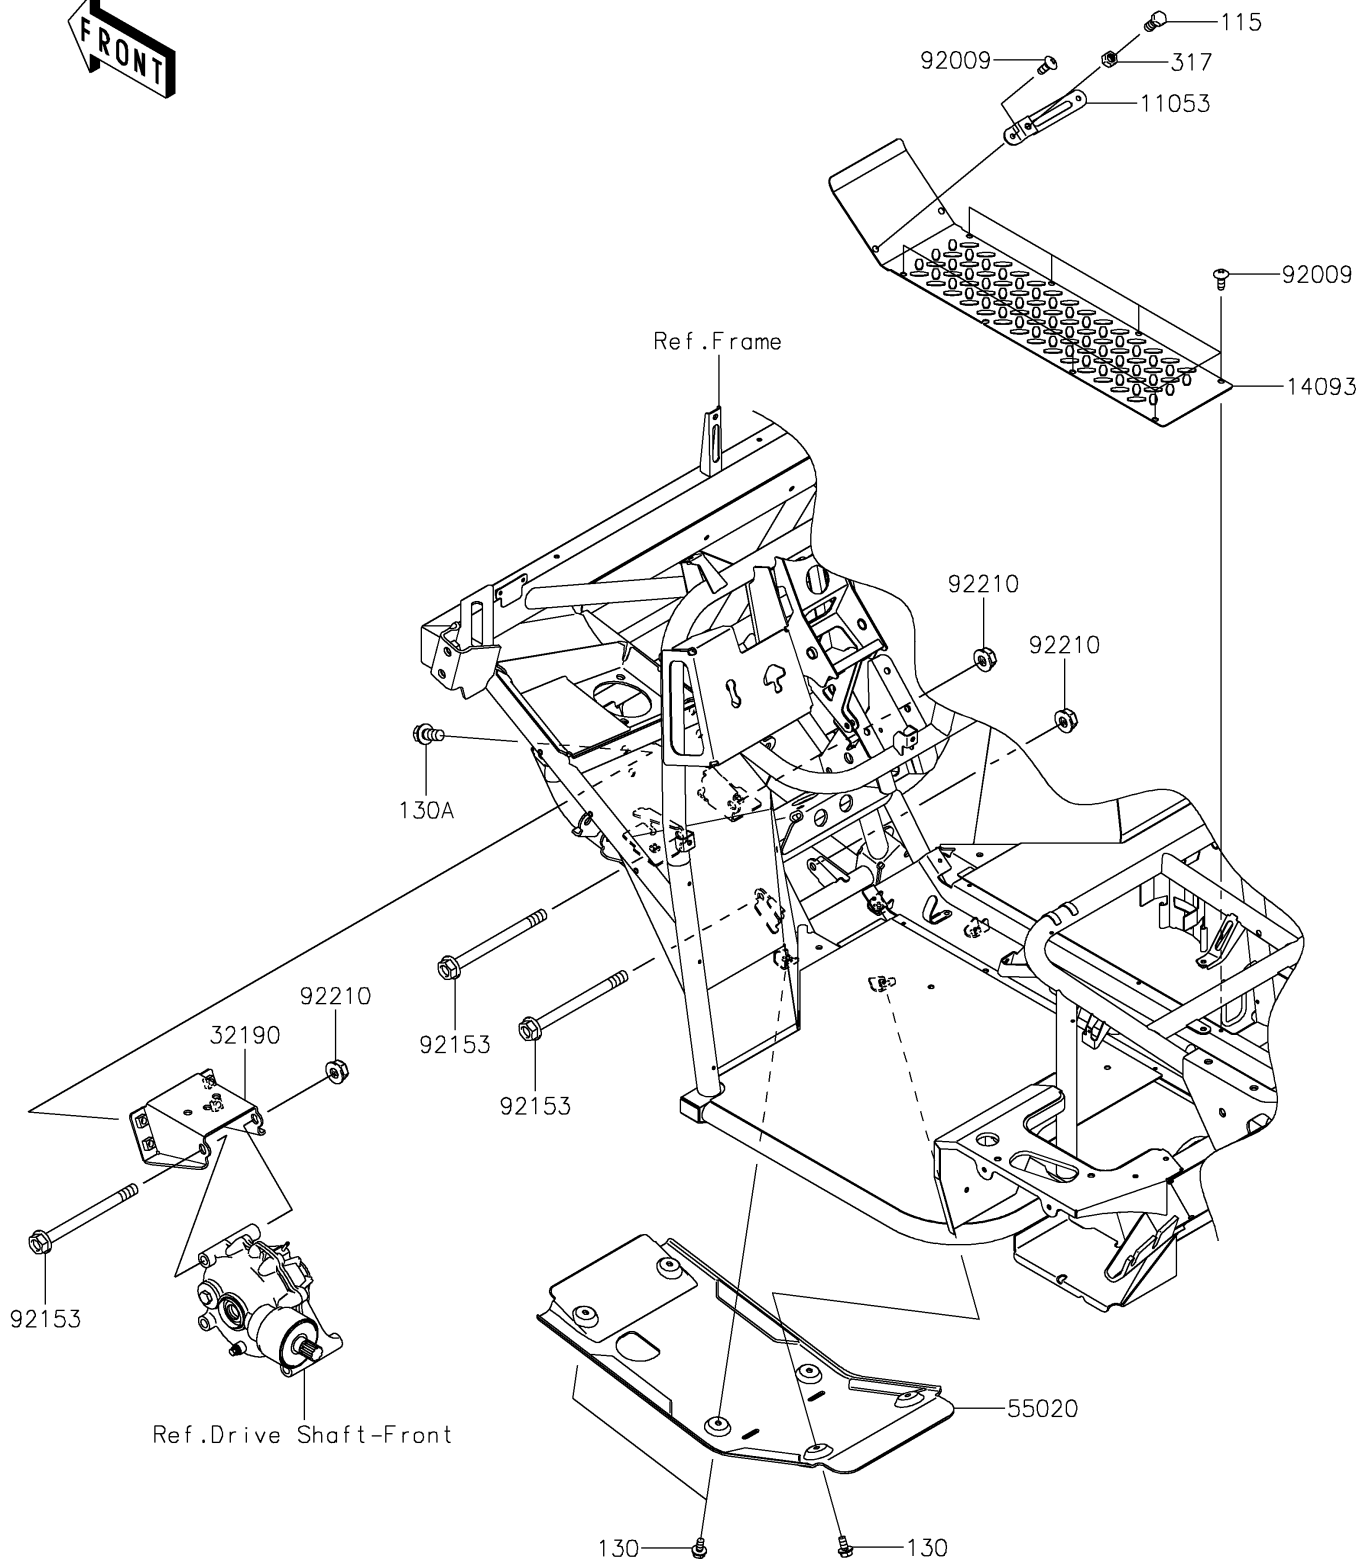

2024 MULE SX™ 4x4 FE

PARTS DIAGRAM

Engine Mount

F2122

2024 MULE SX™ 4x4 FE

PARTS LIST

Engine Mount

ITEM NAME	PART NUMBER	QUANTITY
-----------	-------------	----------
