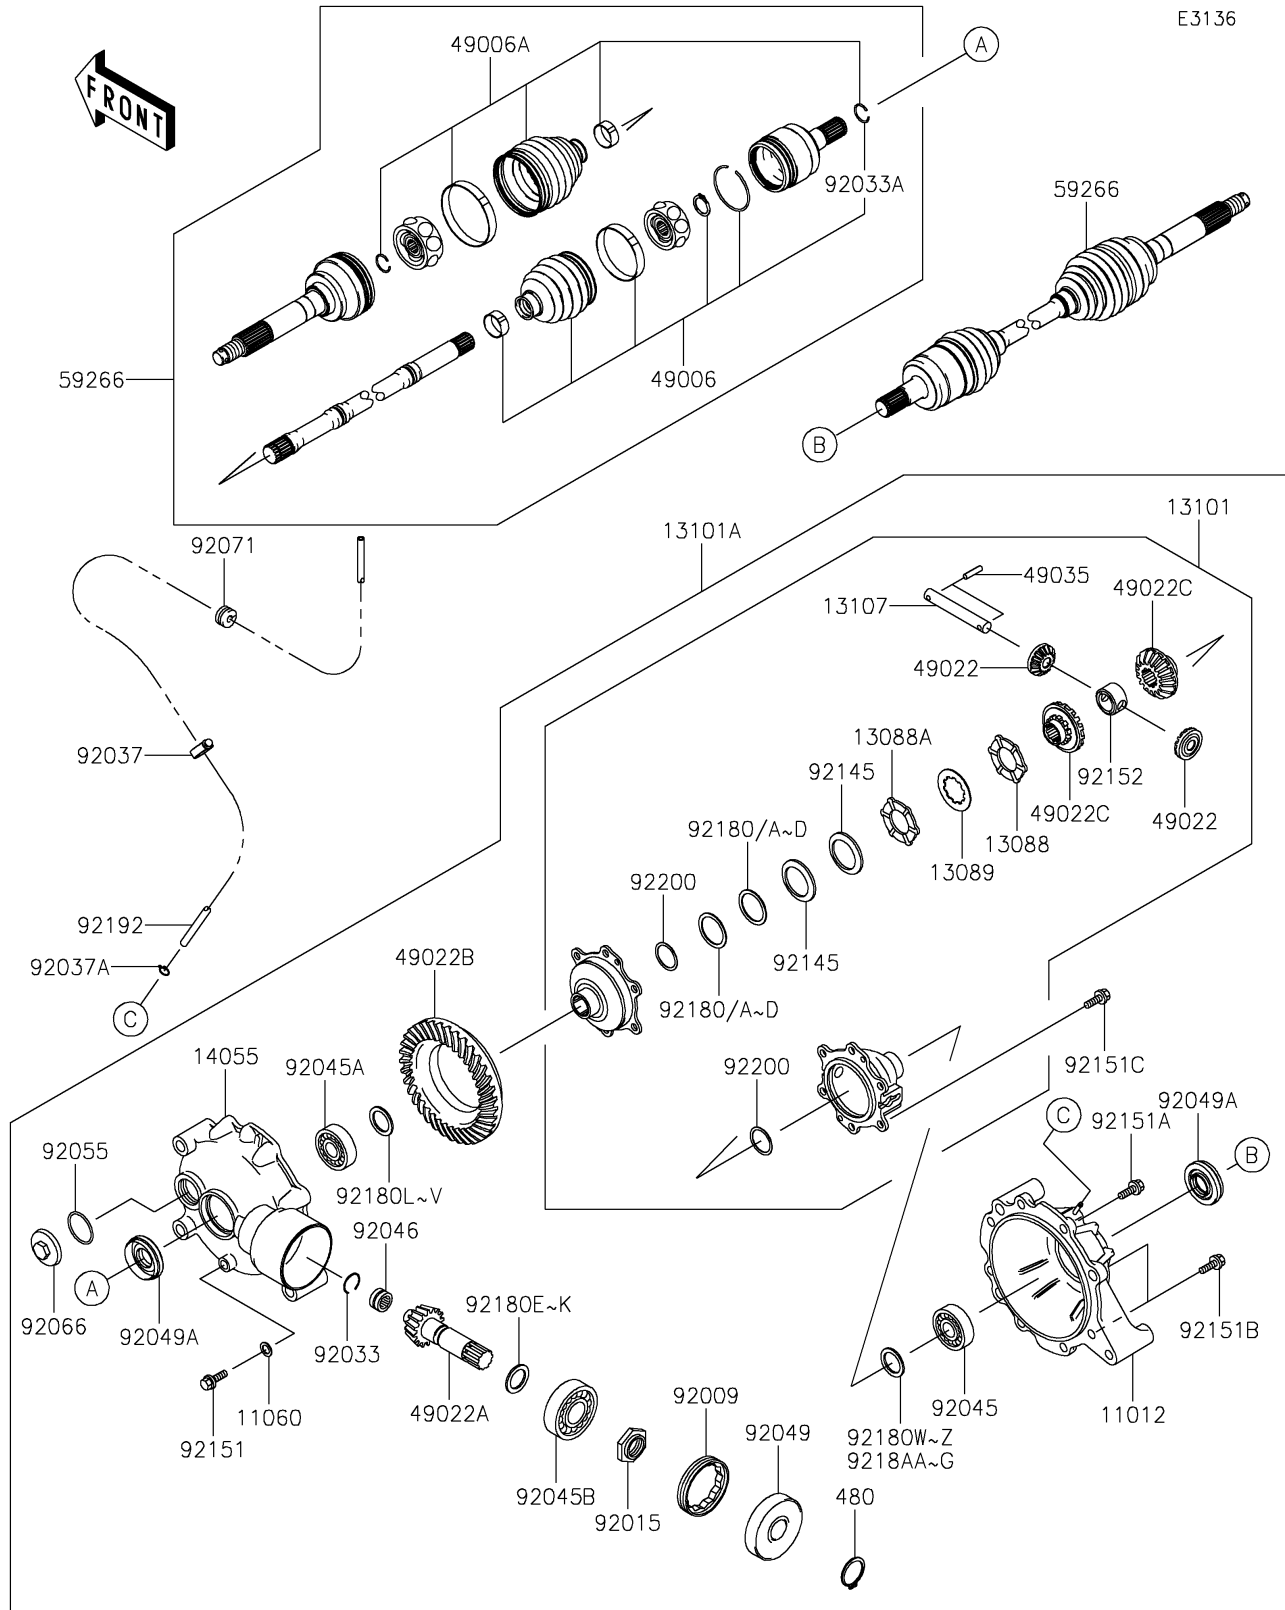

2025 MULE SX™ 4x4 FE

PARTS DIAGRAM

Drive Shaft-Front

2025 MULE SX™ 4x4 FE

PARTS LIST

Drive Shaft-Front

ITEM NAME

PART NUMBER

QUANTITY
