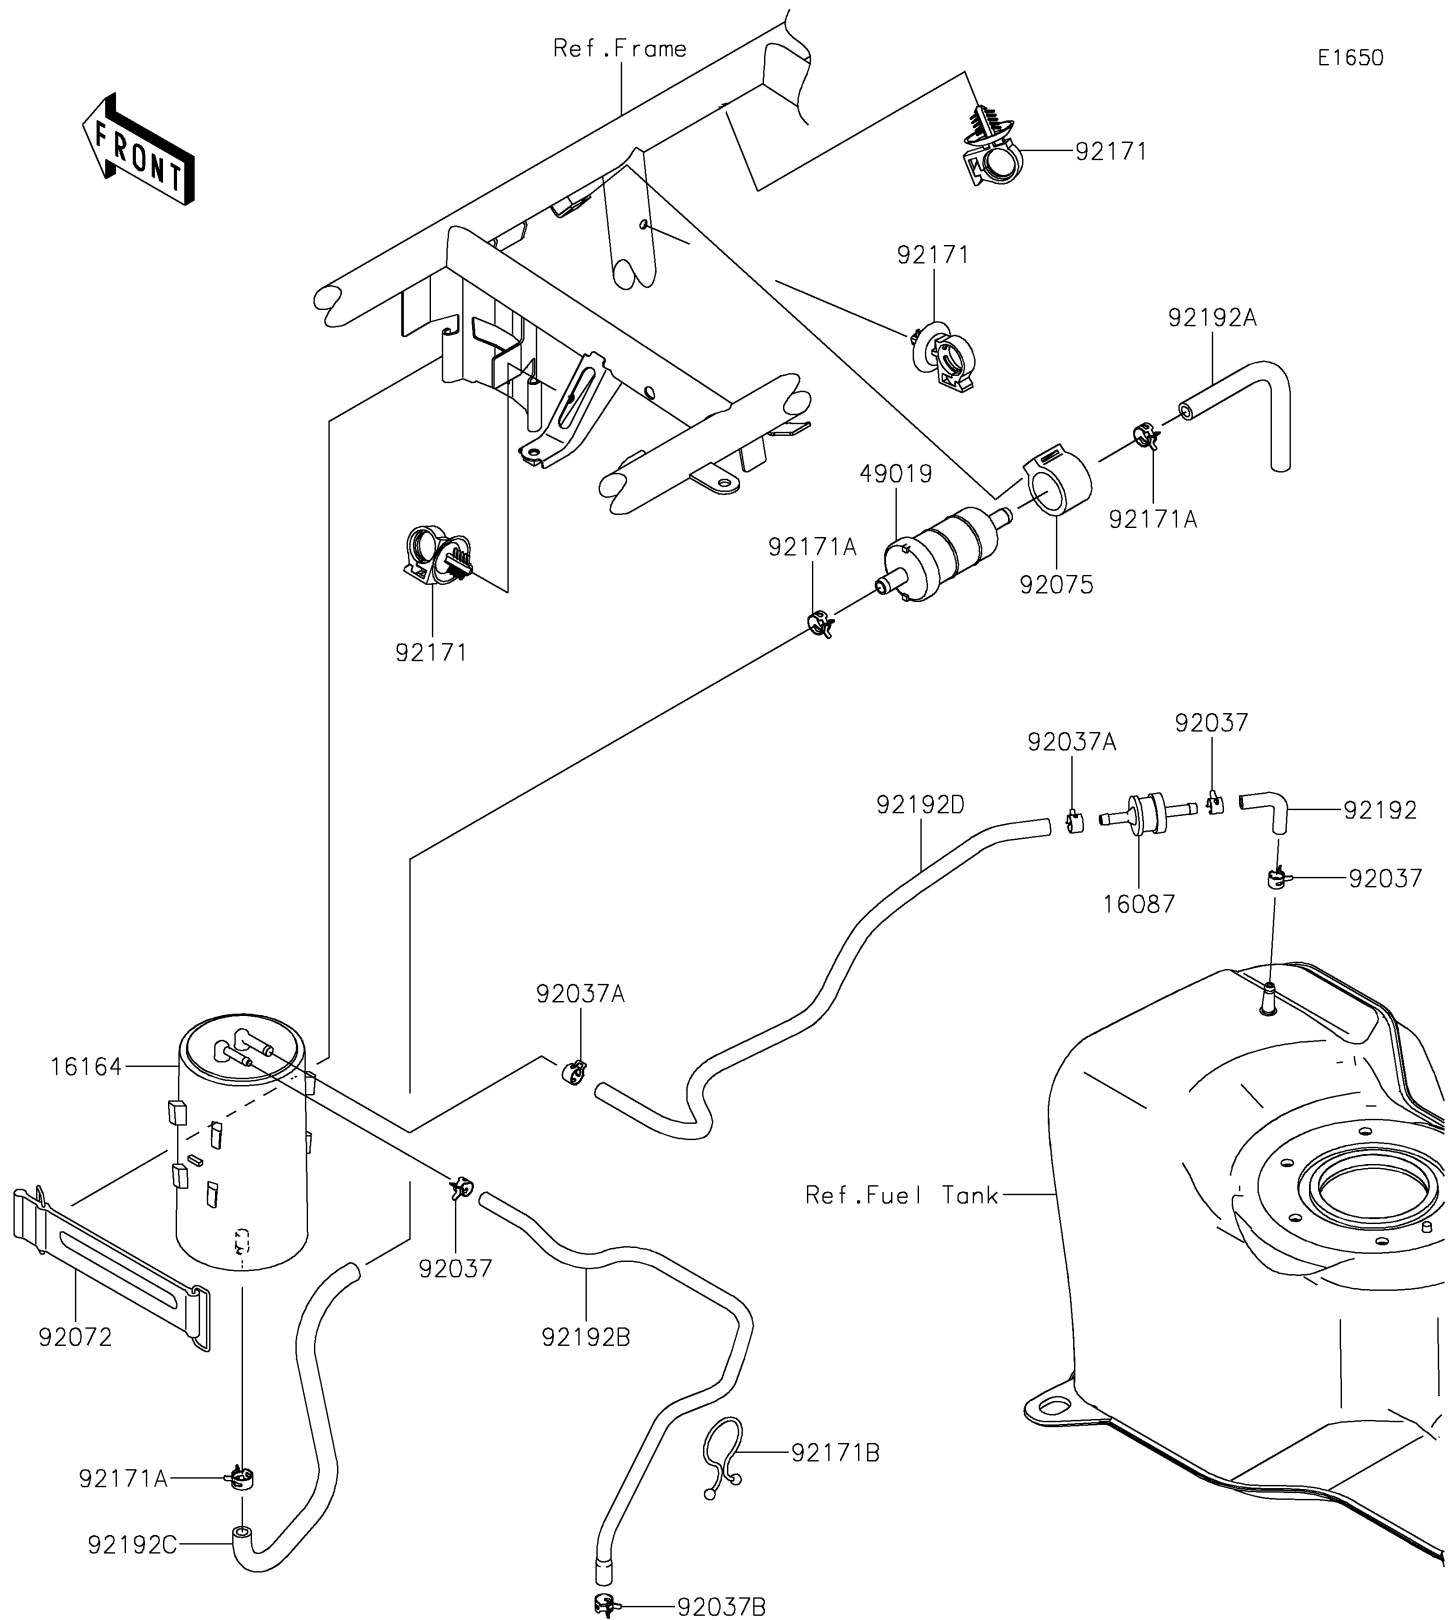

2025 MULE SX™ 4x4 FE

PARTS DIAGRAM

Fuel Evaporative System

2025 MULE SX™ 4x4 FE

PARTS LIST

Fuel Evaporative System

ITEM NAME

PART NUMBER

QUANTITY
