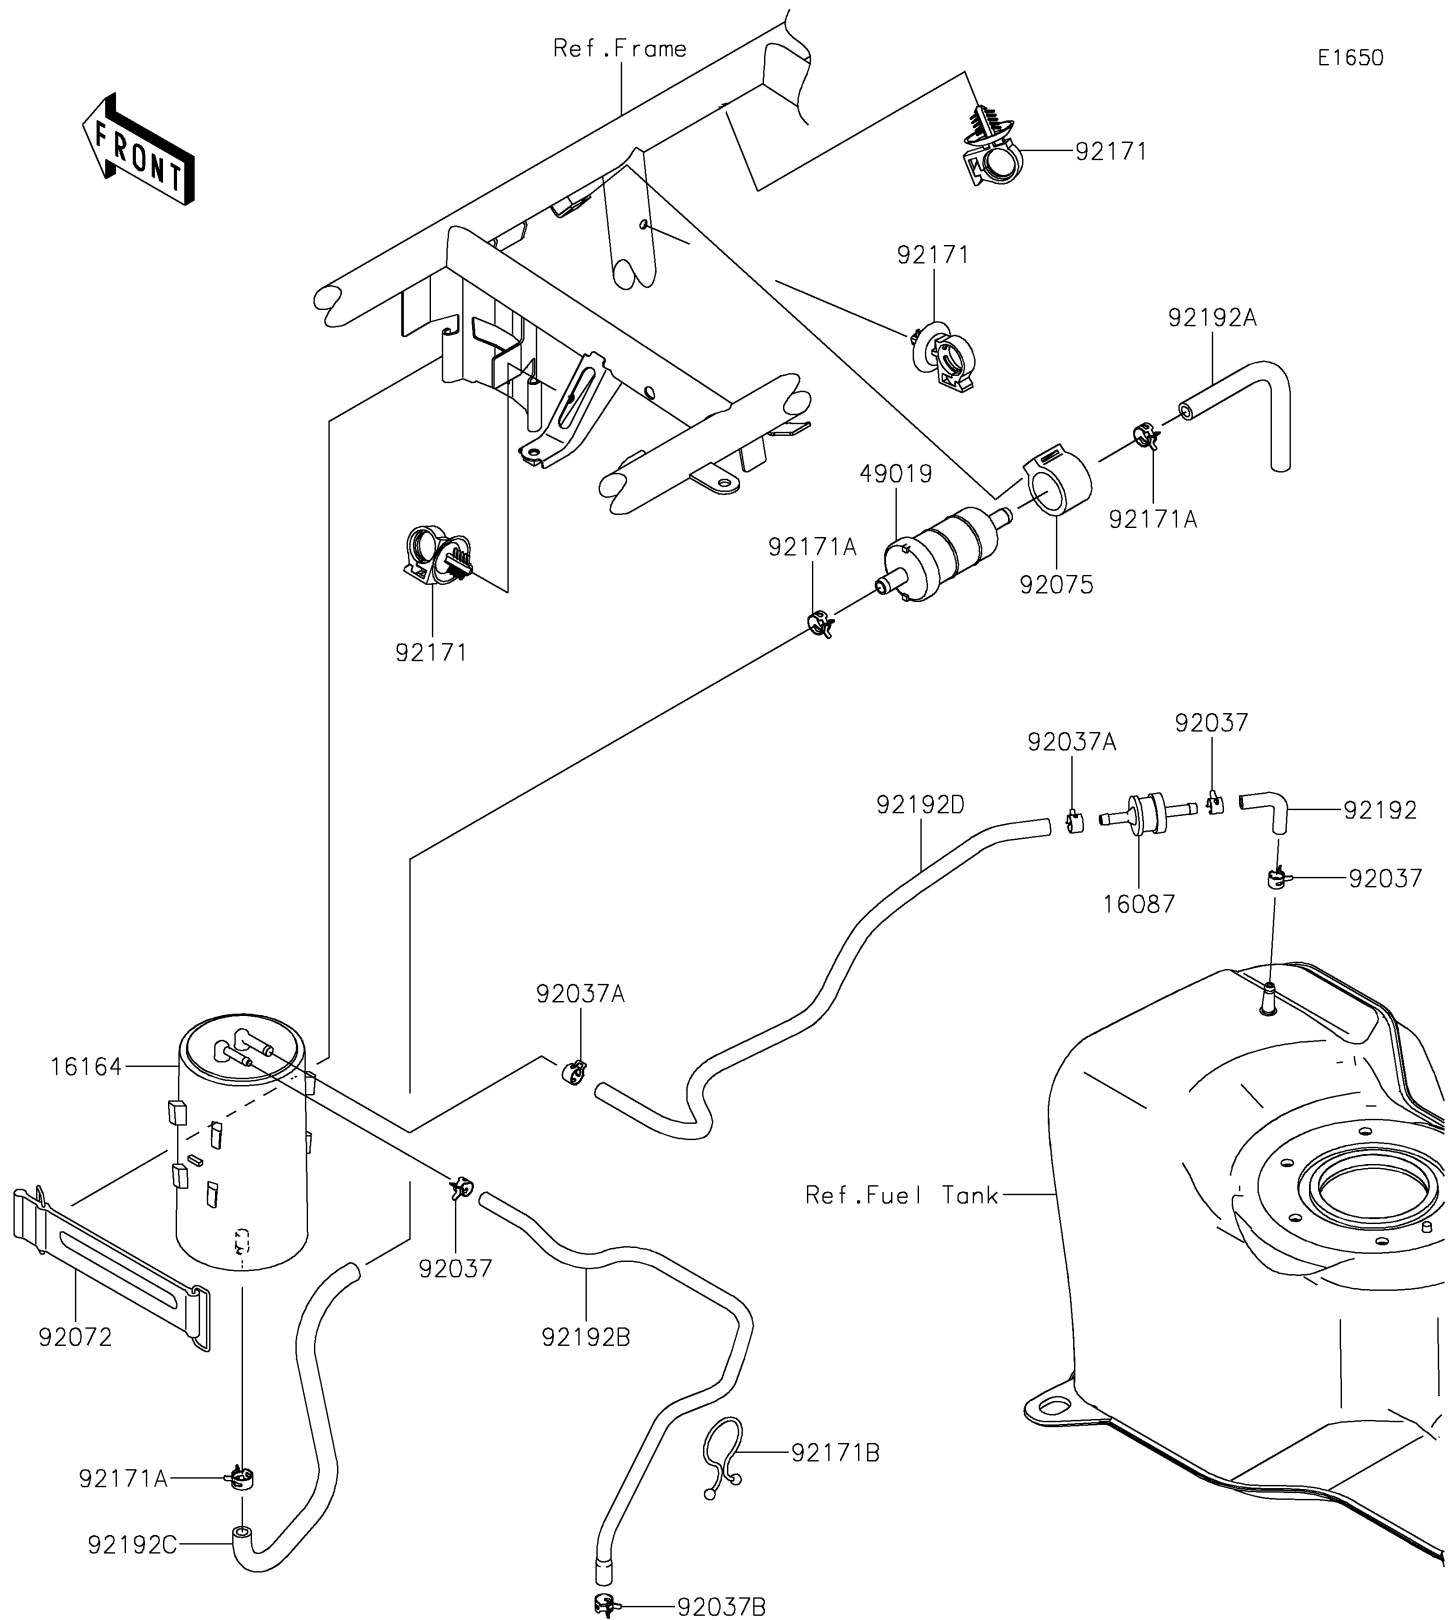

2024 MULE SX™ 4x4 FE

PARTS DIAGRAM

Fuel Evaporative System

2024 MULE SX™ 4x4 FE

PARTS LIST

Fuel Evaporative System

ITEM NAME

PART NUMBER

QUANTITY
