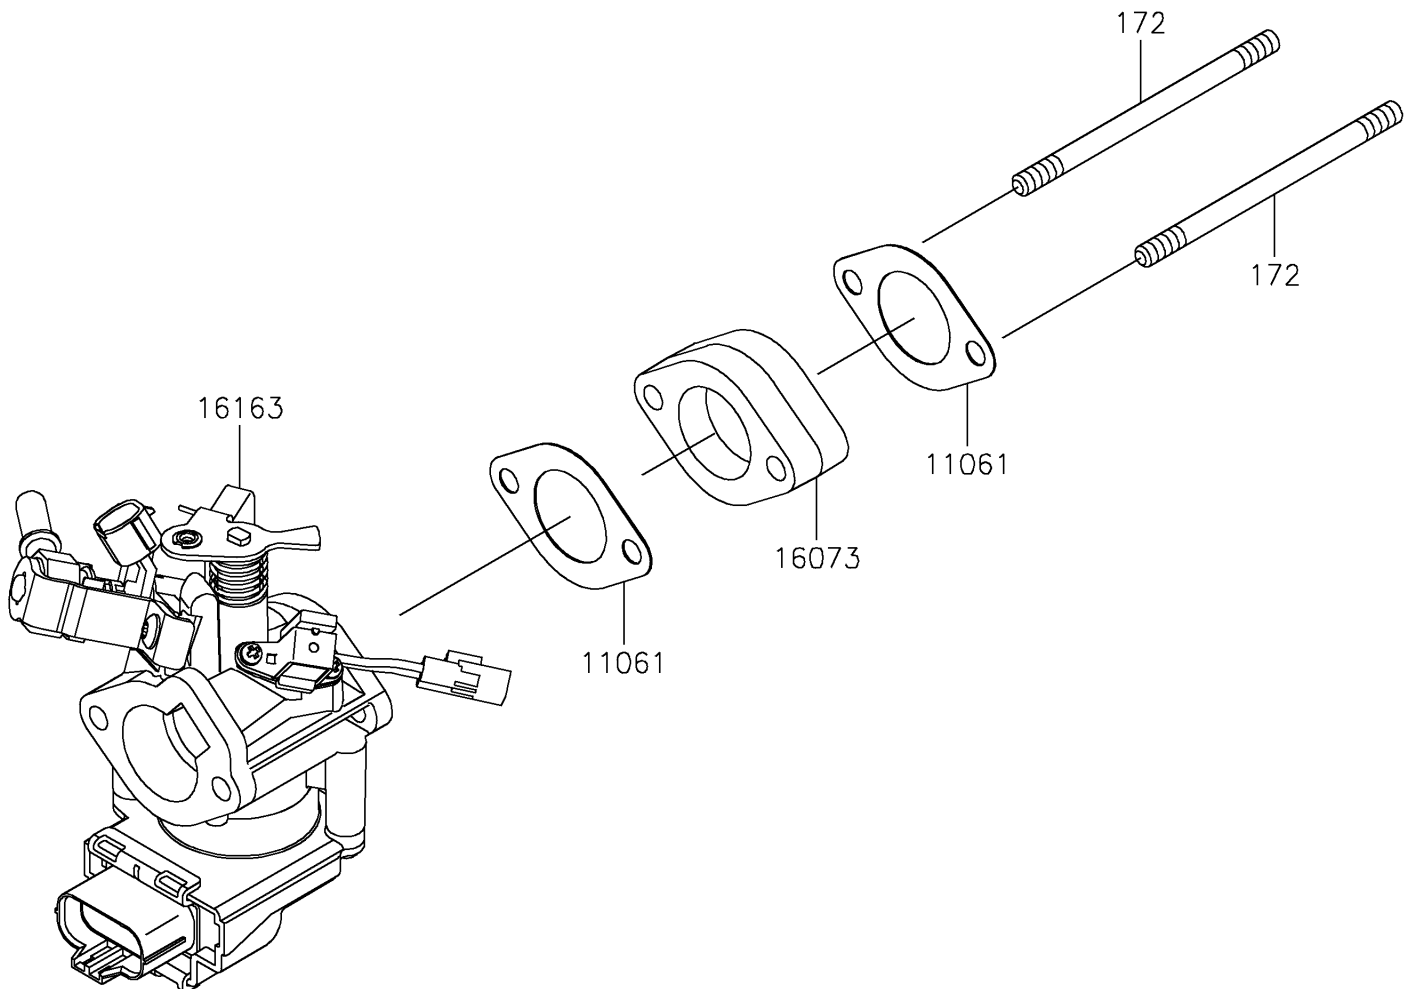

2024 MULE SX™ 4x4 FE

PARTS DIAGRAM

Throttle

E1510

2024 MULE SX™ 4x4 FE

PARTS LIST

Throttle

ITEM NAME

PART NUMBER

QUANTITY
