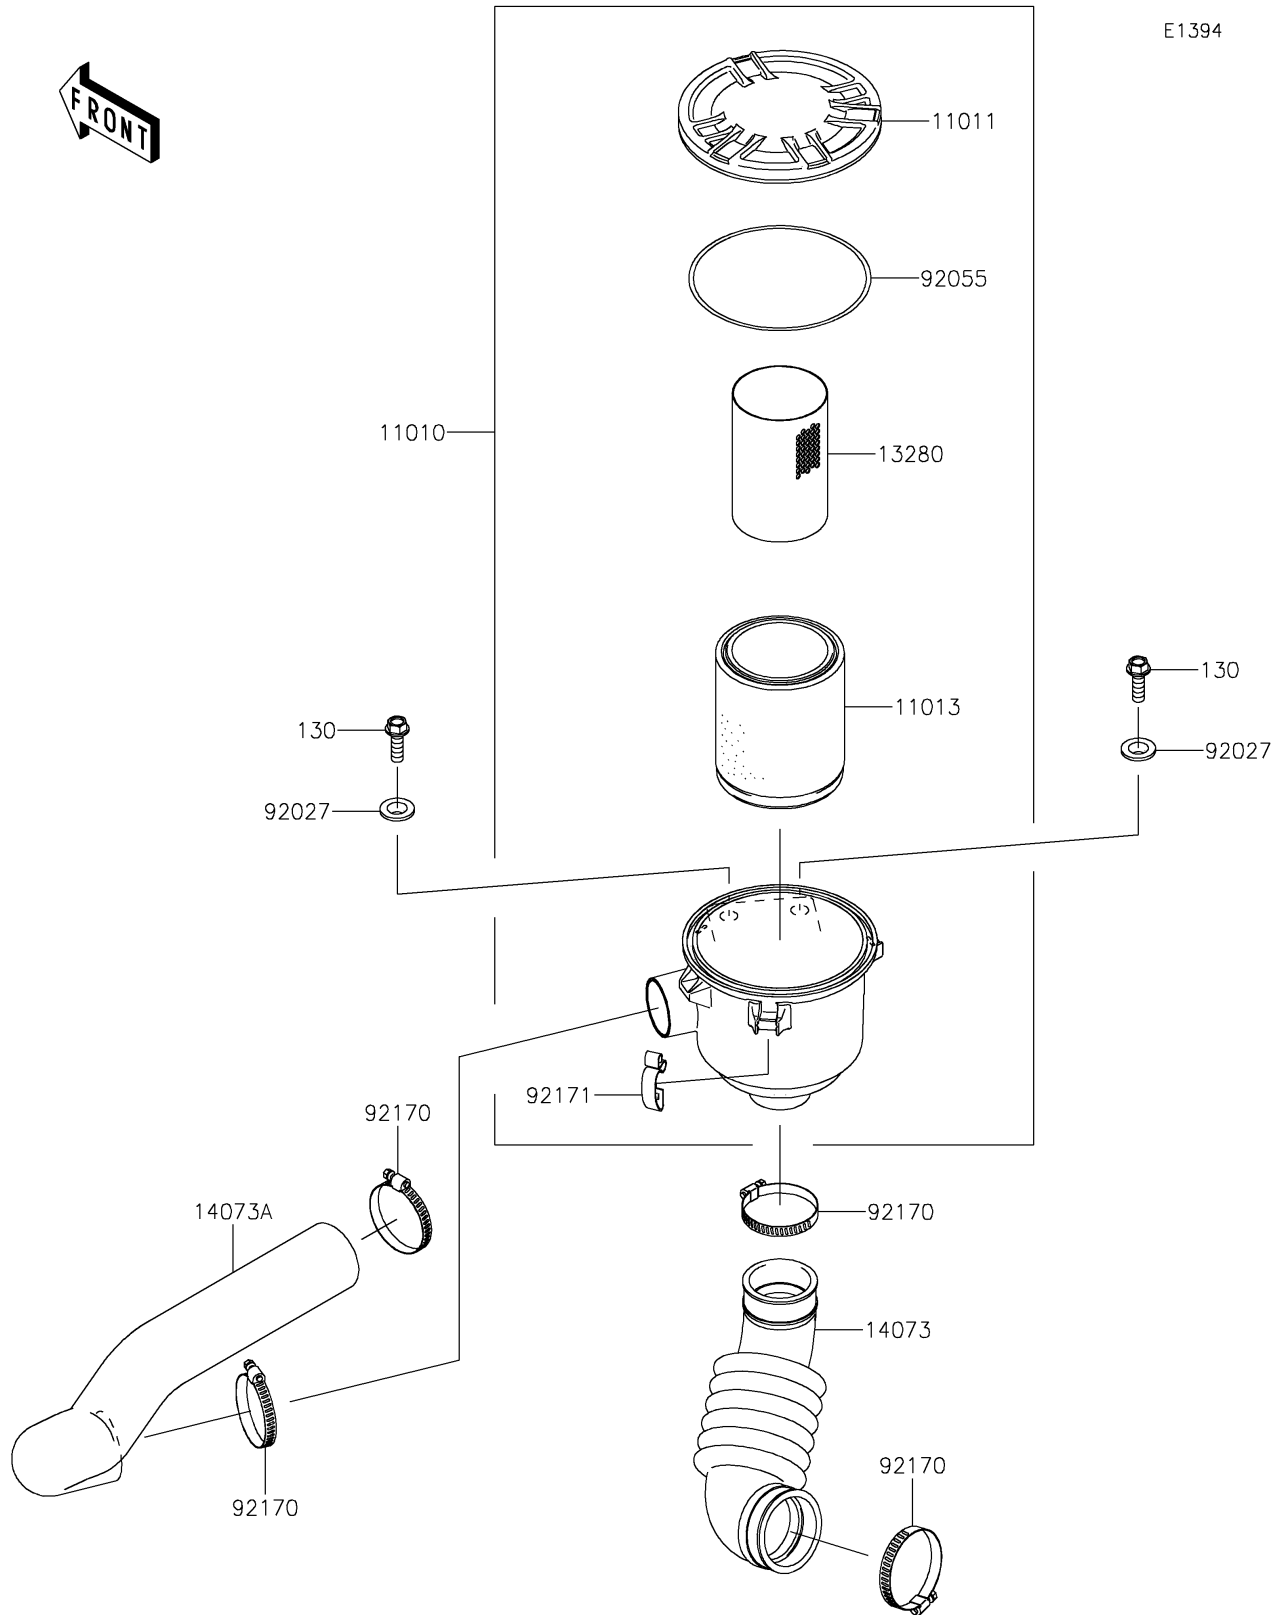

2025 MULE SX™ 4x4 FE

PARTS DIAGRAM

Air Cleaner-Belt Converter

2025 MULE SX™ 4x4 FE

PARTS LIST

Air Cleaner-Belt Converter

ITEM NAME

PART NUMBER

QUANTITY
