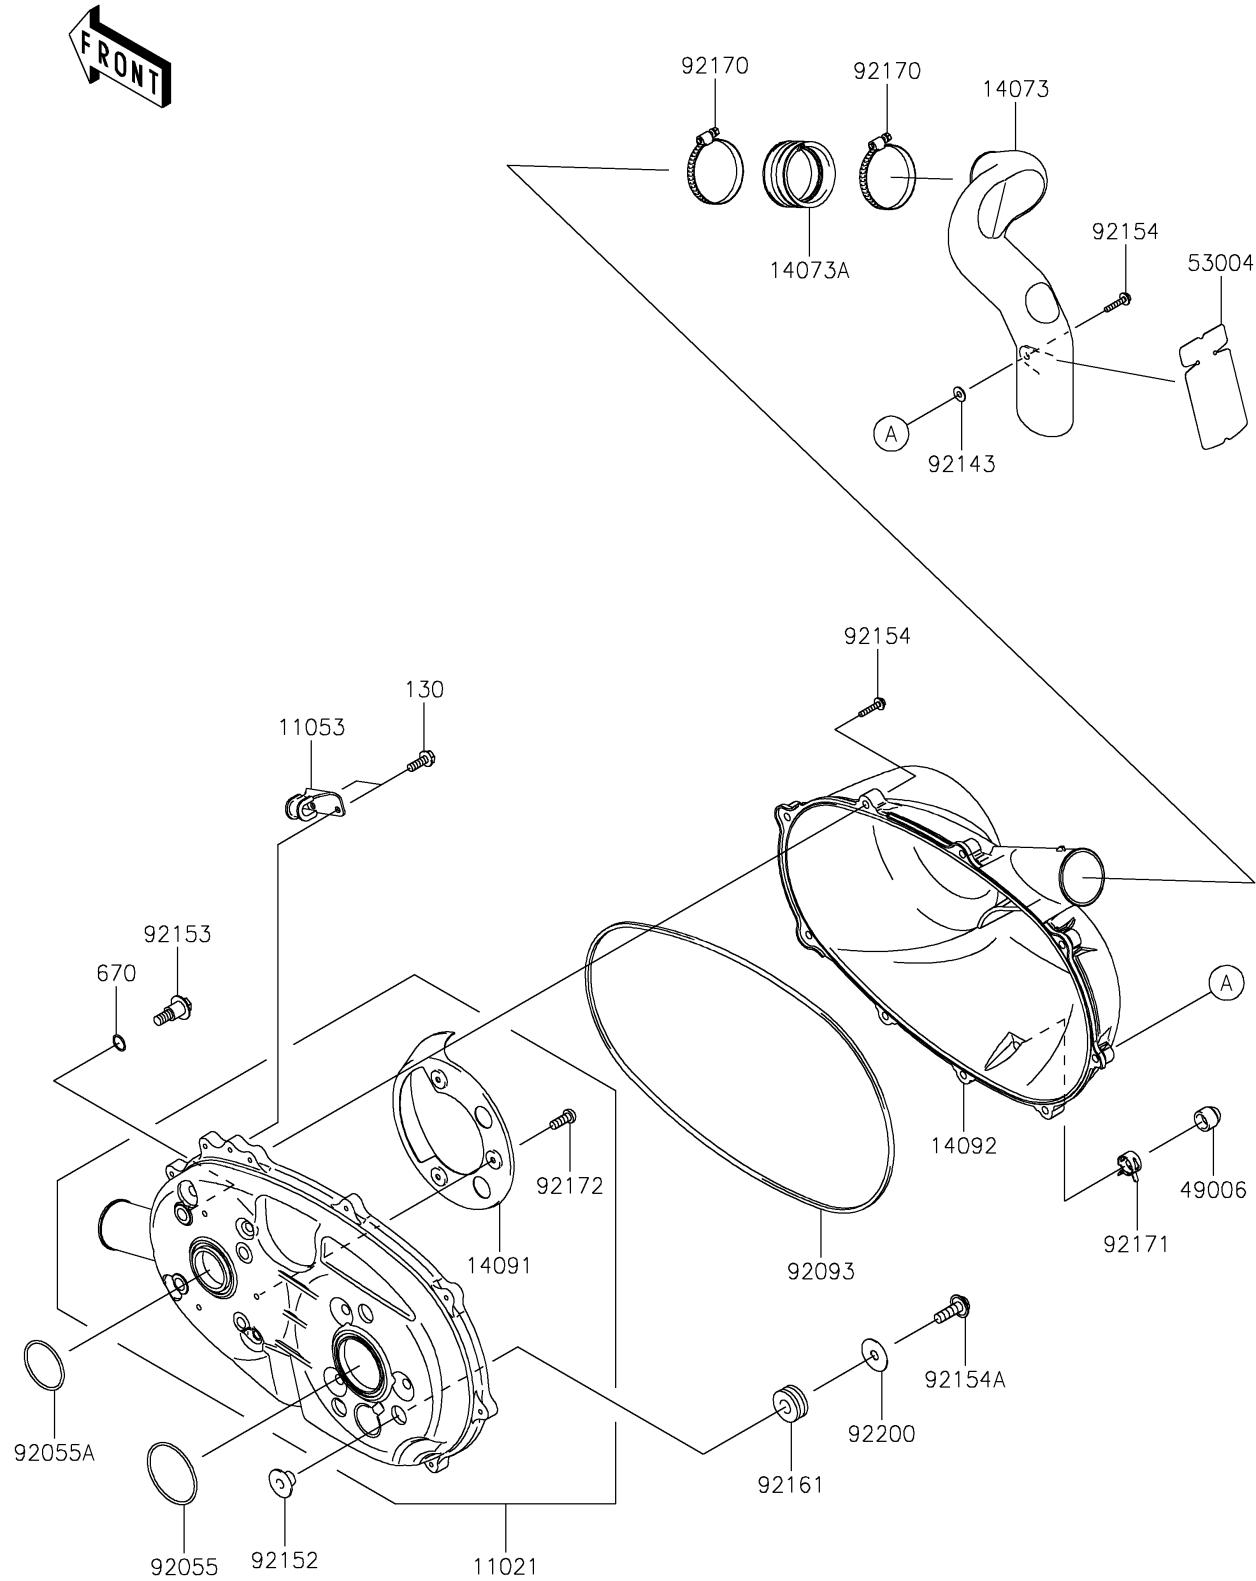

2025 MULE SX™ 4x4 FE

PARTS DIAGRAM

Converter Cover

E1393

2025 MULE SX™ 4x4 FE

PARTS LIST

Converter Cover

ITEM NAME

PART NUMBER

QUANTITY
