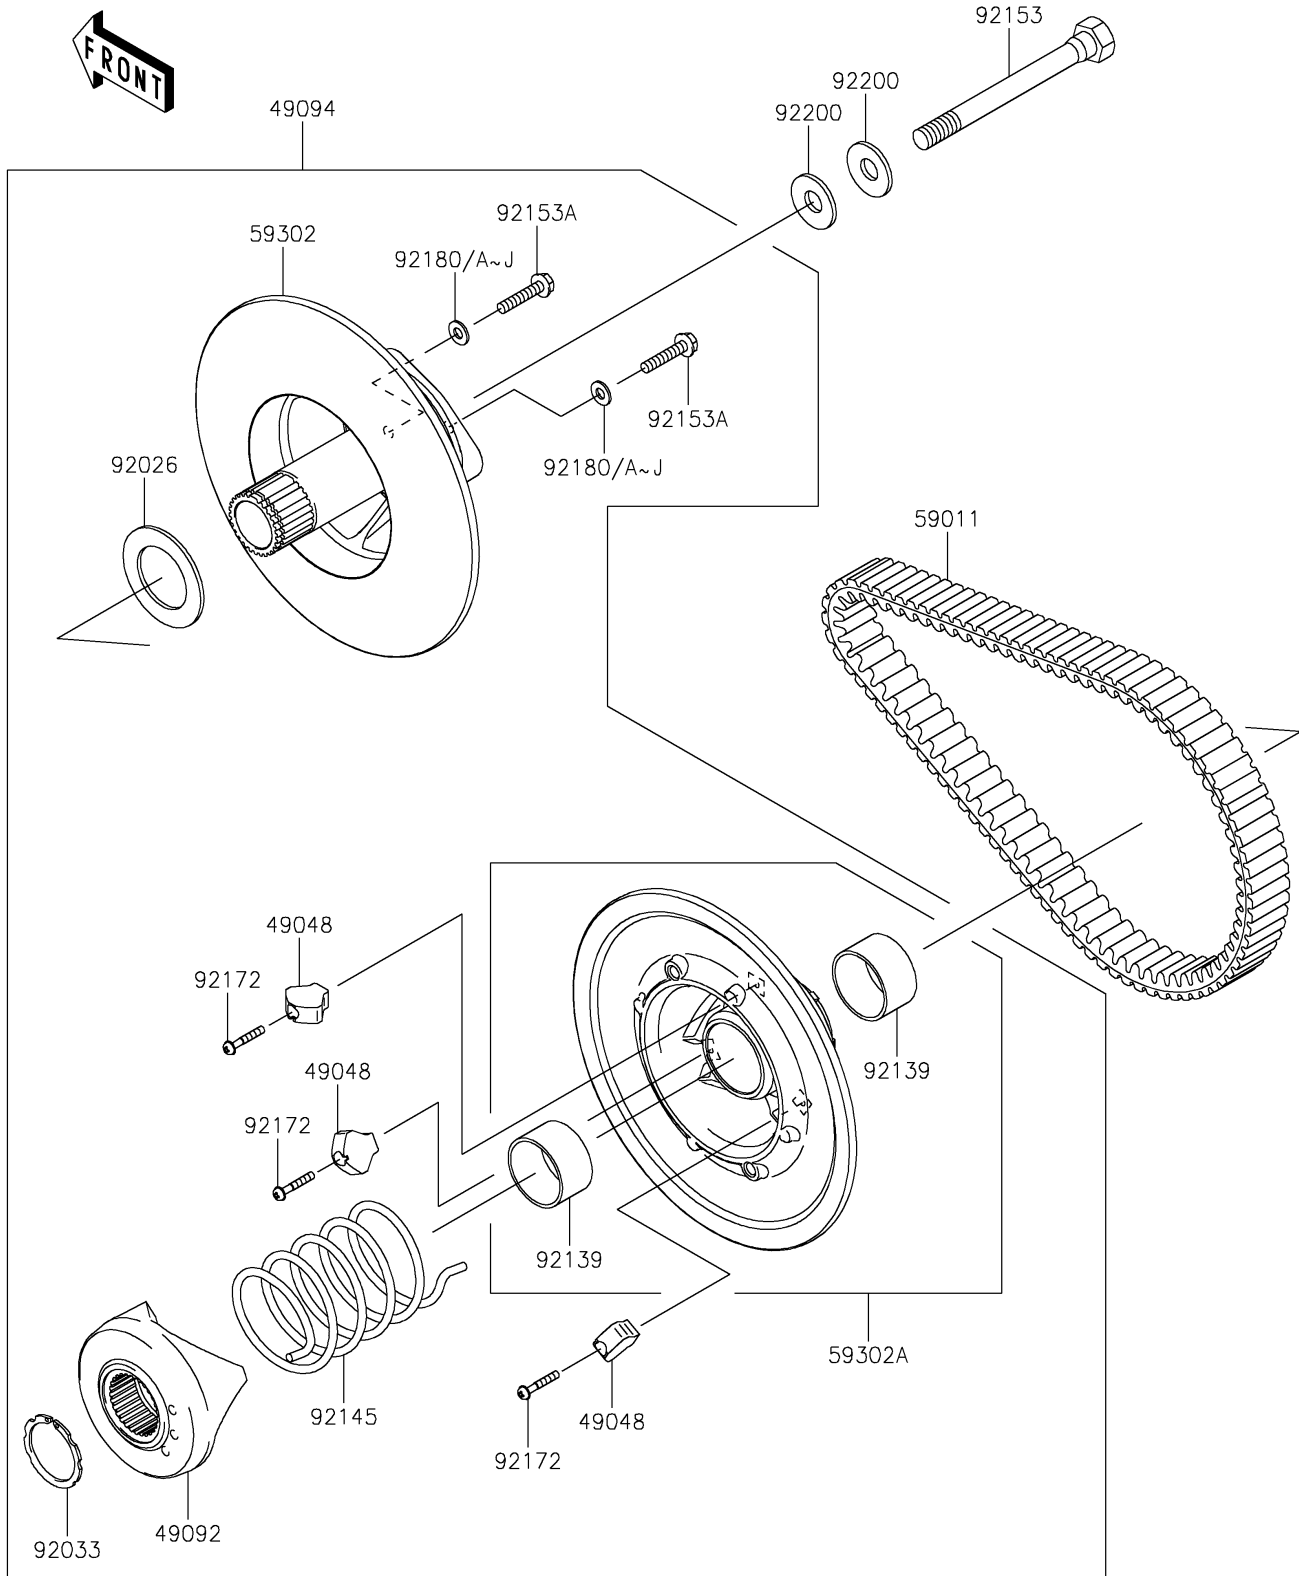

2025 MULE SX™ 4x4 FE

PARTS DIAGRAM

Driven Converter/Drive Belt

E1392

2025 MULE SX™ 4x4 FE

PARTS LIST

Driven Converter/Drive Belt

ITEM NAME

PART NUMBER

QUANTITY
