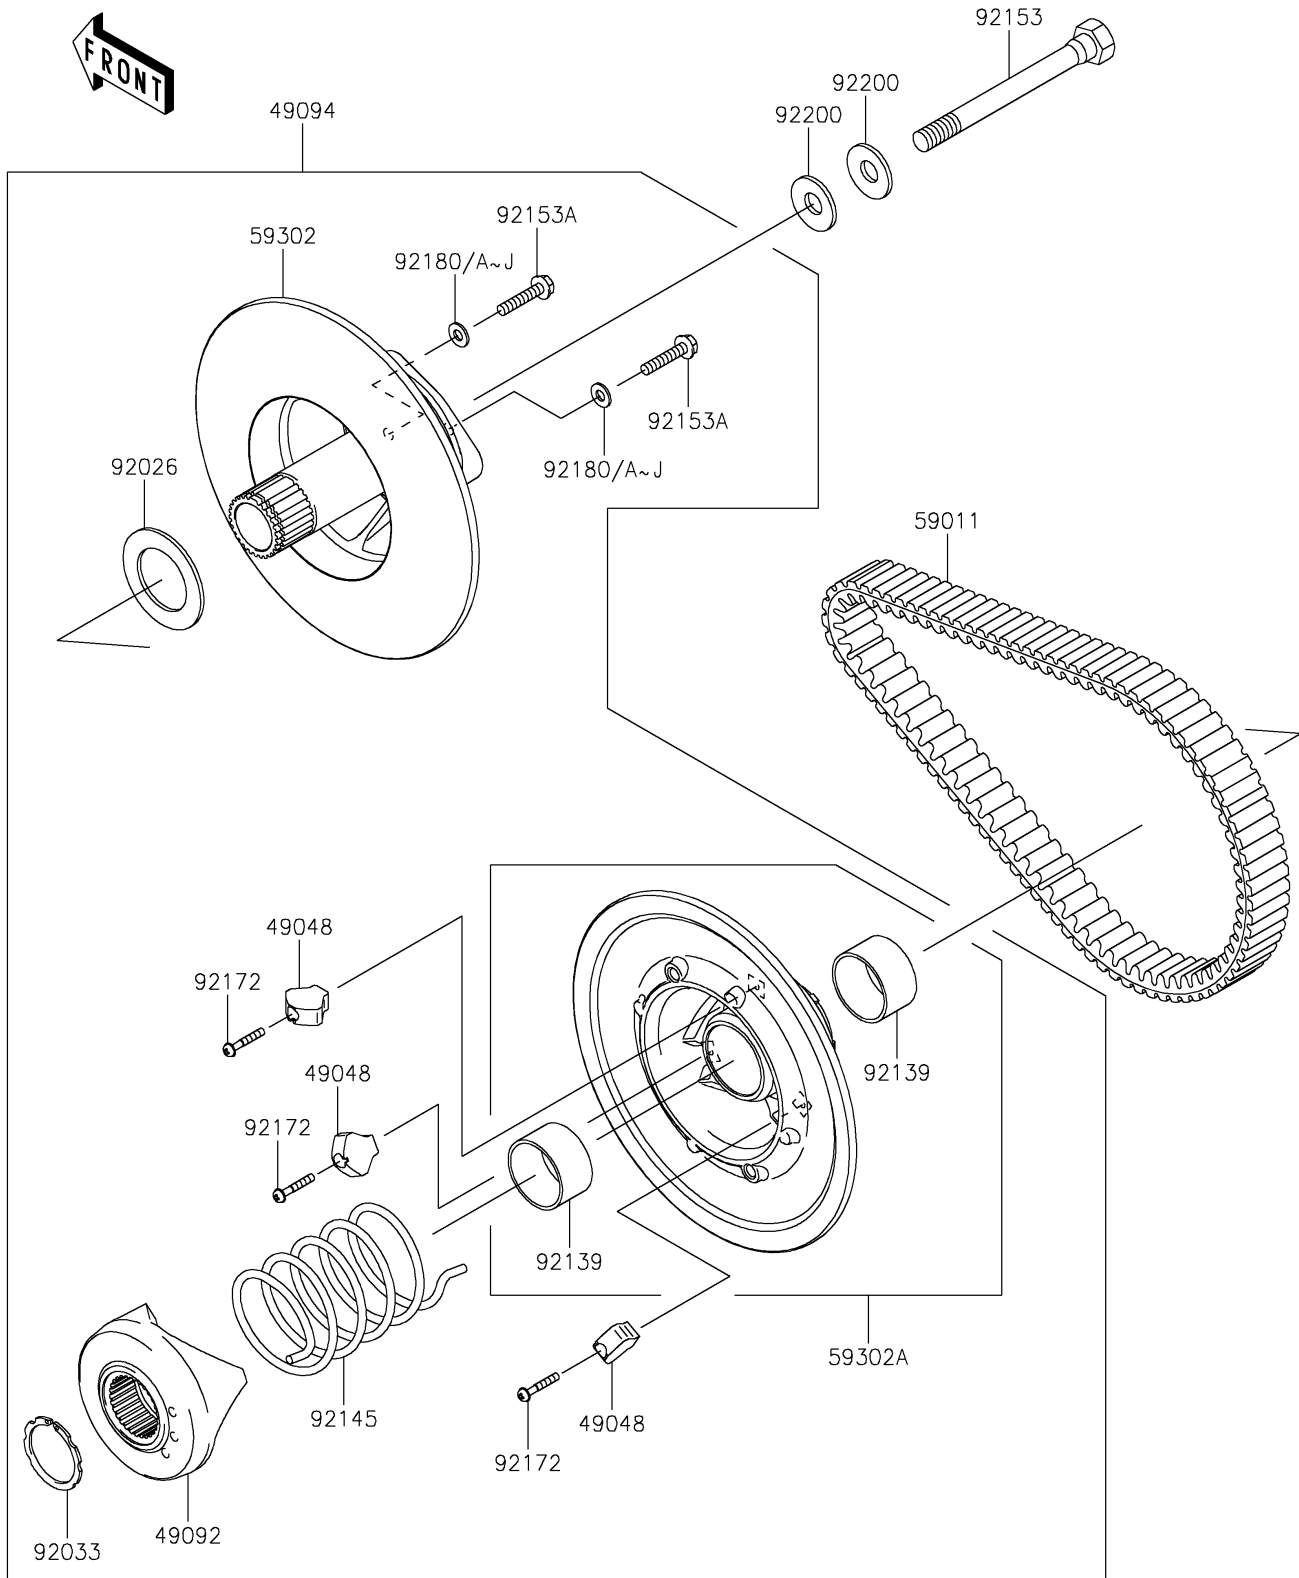

2024 MULE SX™ 4x4 FE

PARTS DIAGRAM

Driven Converter/Drive Belt

E1392

2024 MULE SX™ 4x4 FE

PARTS LIST

Driven Converter/Drive Belt

ITEM NAME	PART NUMBER	QUANTITY
-----------	-------------	----------
