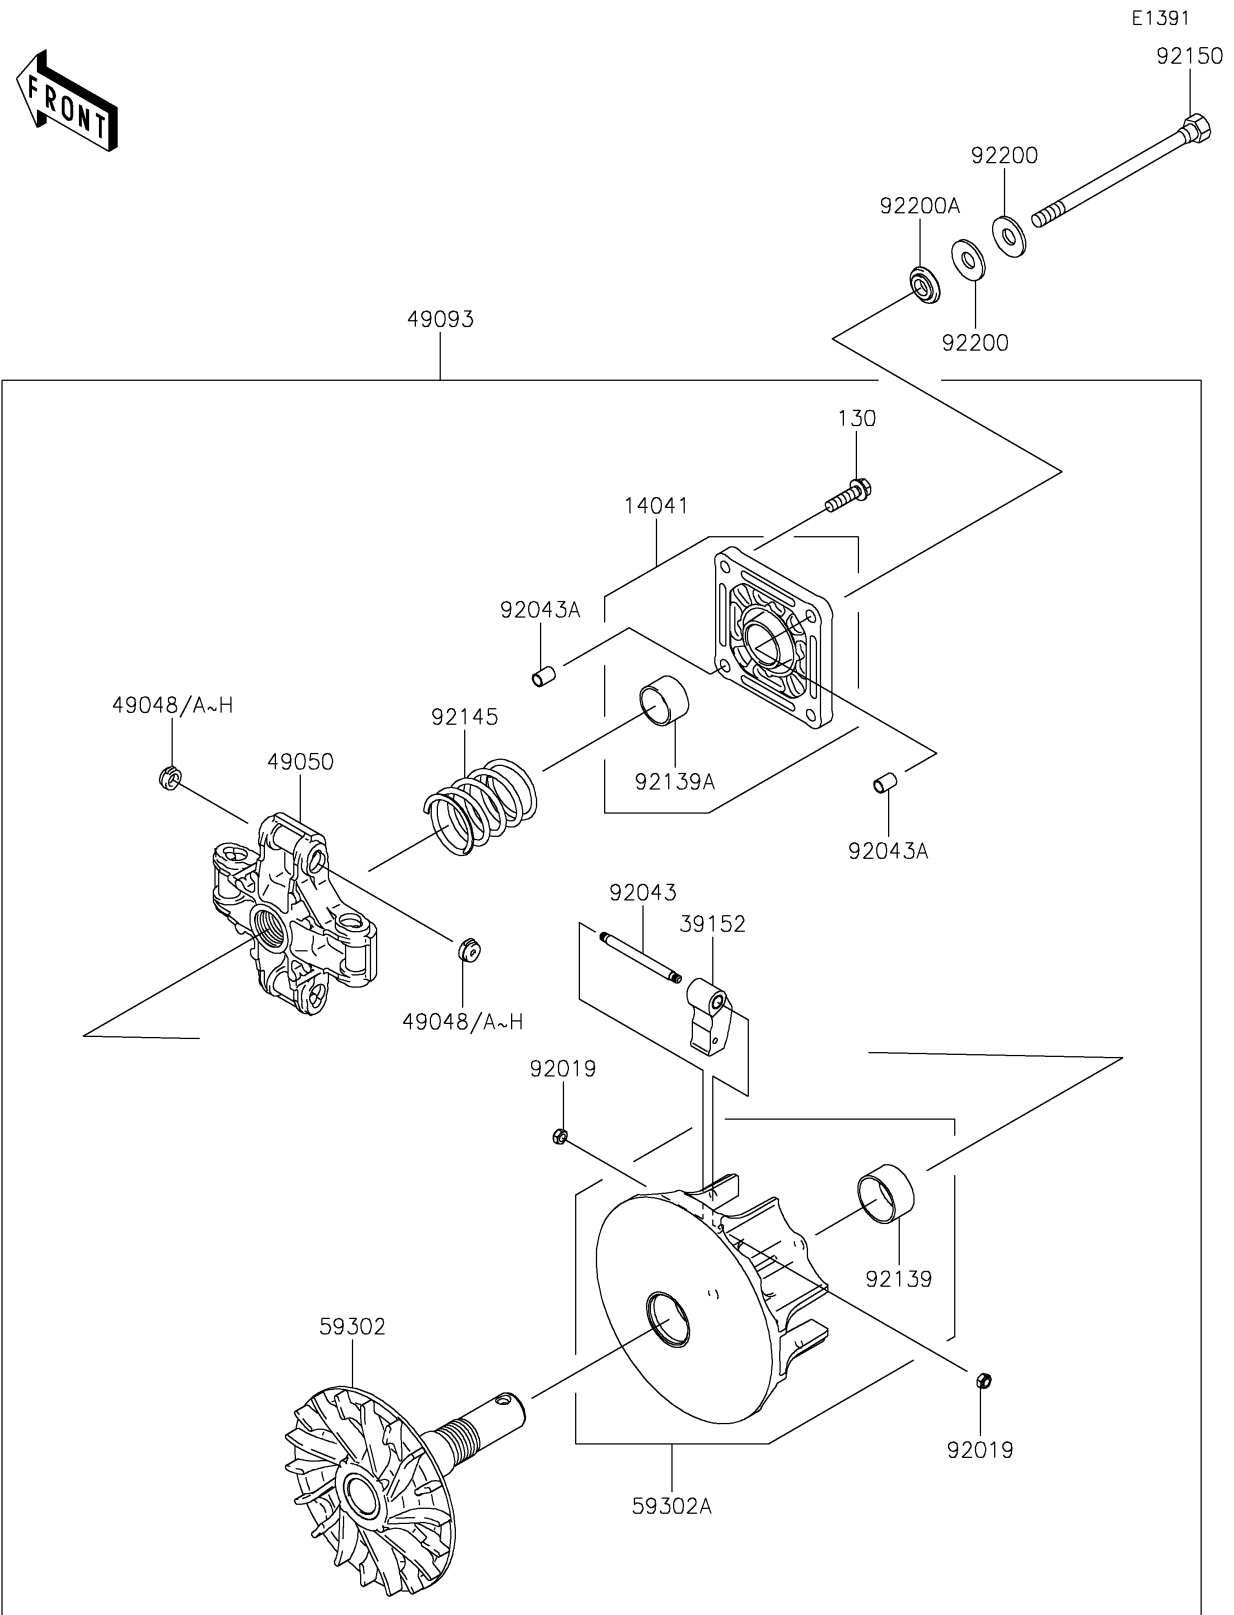

2024 MULE SX™ 4x4 FE

PARTS DIAGRAM

Drive Converter

2024 MULE SX™ 4x4 FE

PARTS LIST

Drive Converter

ITEM NAME

PART NUMBER

QUANTITY
