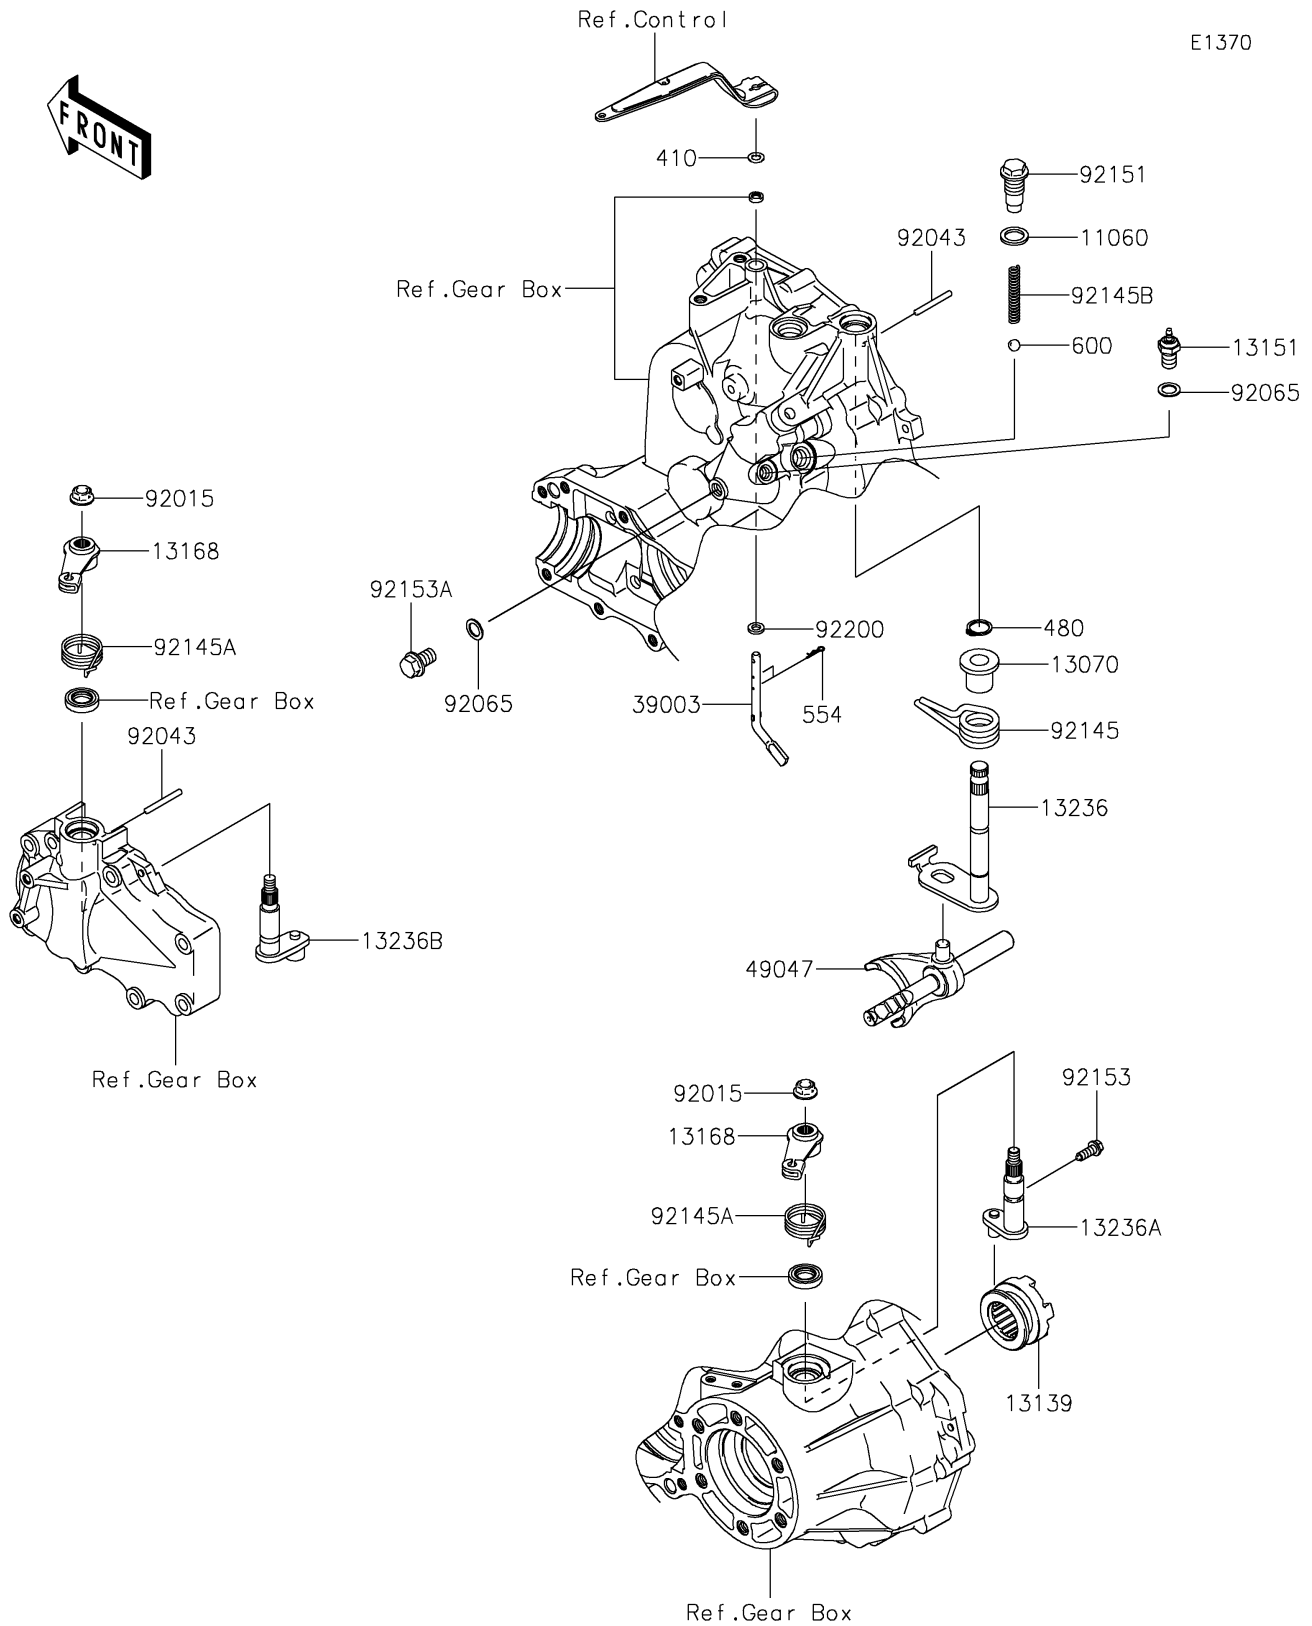

2025 MULE SX™ 4x4 FE

PARTS DIAGRAM

Gear Change Mechanism

2025 MULE SX™ 4x4 FE

PARTS LIST

Gear Change Mechanism

ITEM NAME

PART NUMBER

QUANTITY
